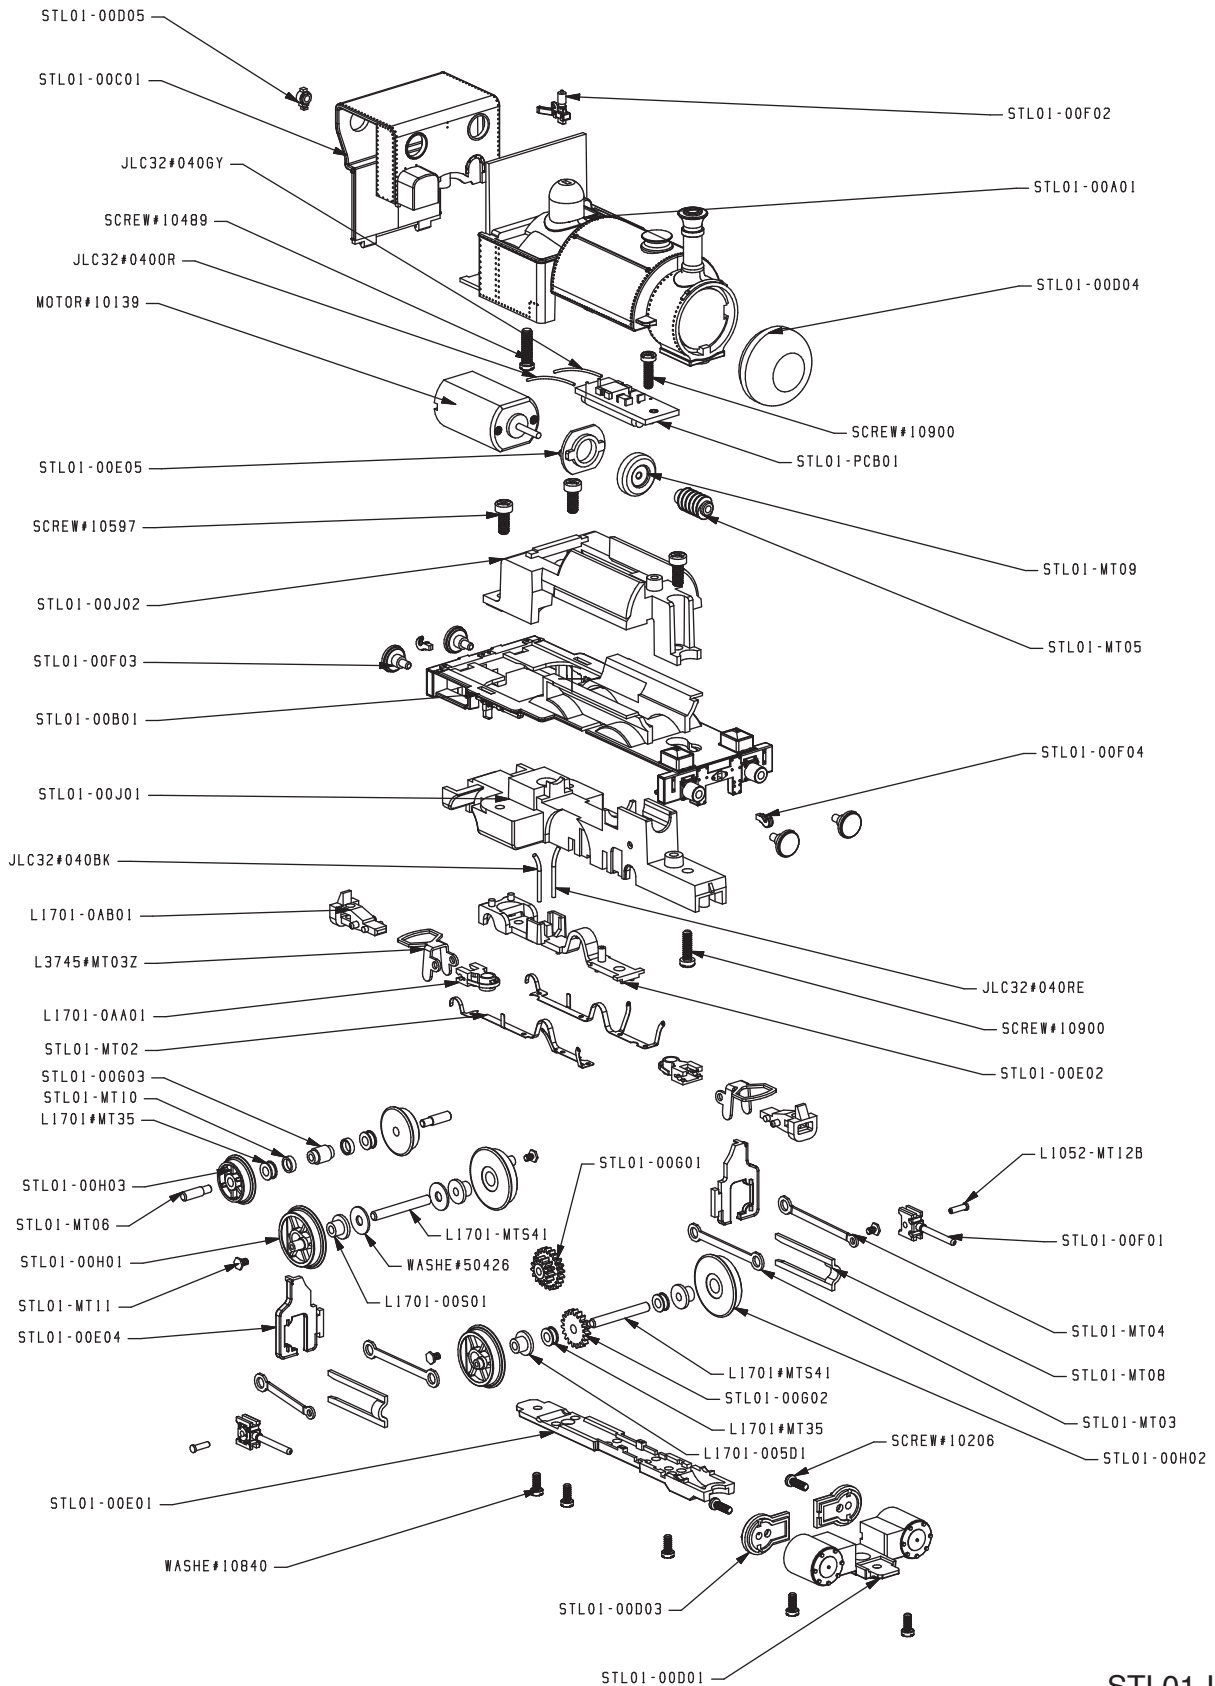

BACHMANN®

58601 NARROW GAUGE SKARLOEY

STL01-IS001

Direct inquiries to:

Attention: Service Department
 Bachmann Industries, Inc.
 1400 East Erie Avenue
 Philadelphia, PA 19124
 USA

Telephone:
 800-356-3910 (toll free within the
 United States and Canada only)
 Telephone:
 215-533-1600 (for all countries)