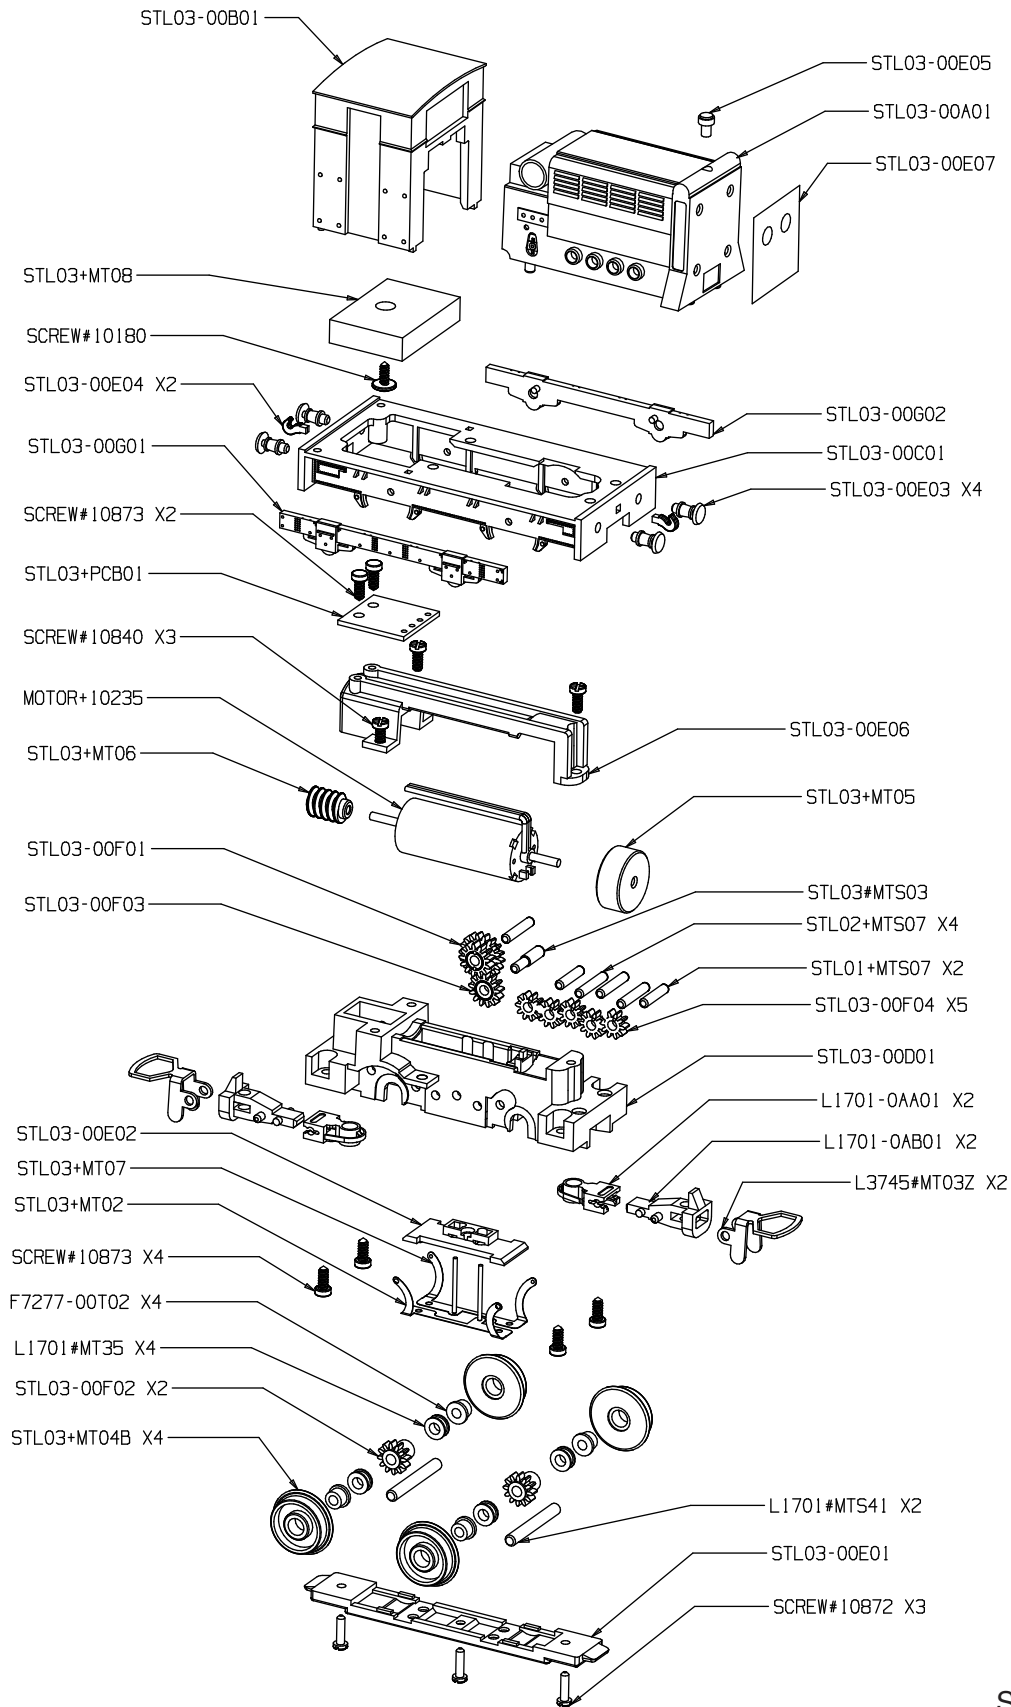

BACHMANN®

58603 HO NARROW GAUGE RUSTY

STL03-IS001

Direct inquiries to:

Attention: Service Department
 Bachmann Industries, Inc.
 1400 East Erie Avenue
 Philadelphia, PA 19124
 USA

Telephone:
 800-356-3910 (toll free within the
 United States and Canada only)
 Telephone:
 215-533-1600 (for all countries)