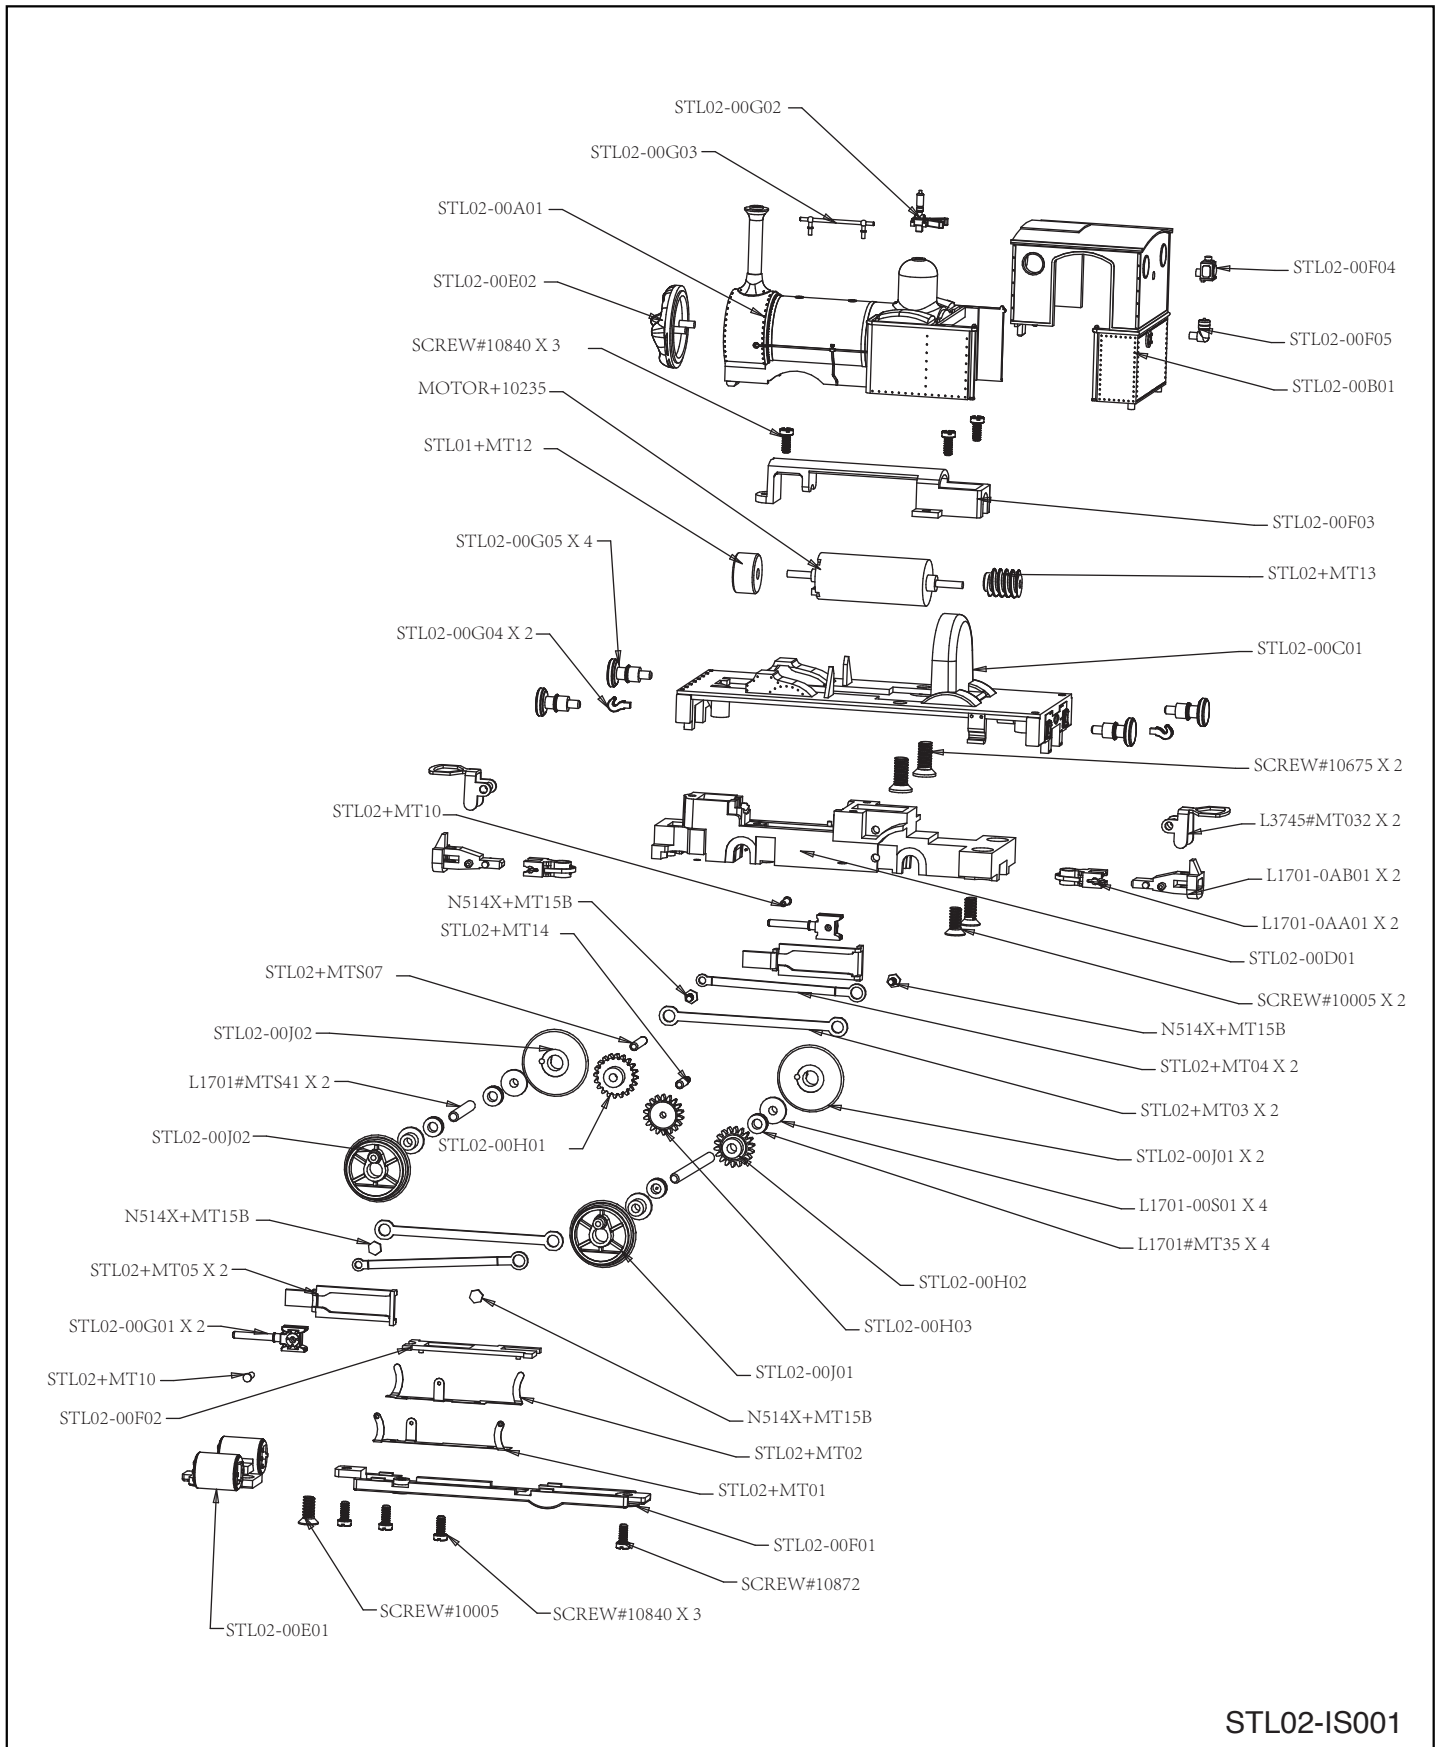

# BACHMANN®

58602 NARROW GAUGE RHENEAS

STL02-IS001

**Direct inquiries to:**

Attention: Service Department  
 Bachmann Industries, Inc.  
 1400 East Erie Avenue  
 Philadelphia, PA 19124  
 USA

**Telephone:**  
 800-356-3910 (toll free within the  
 United States and Canada only)  
**Telephone:**  
 215-533-1600 (for all countries)

**Courriel :** service@bachmanntrains.com

Impreso en China