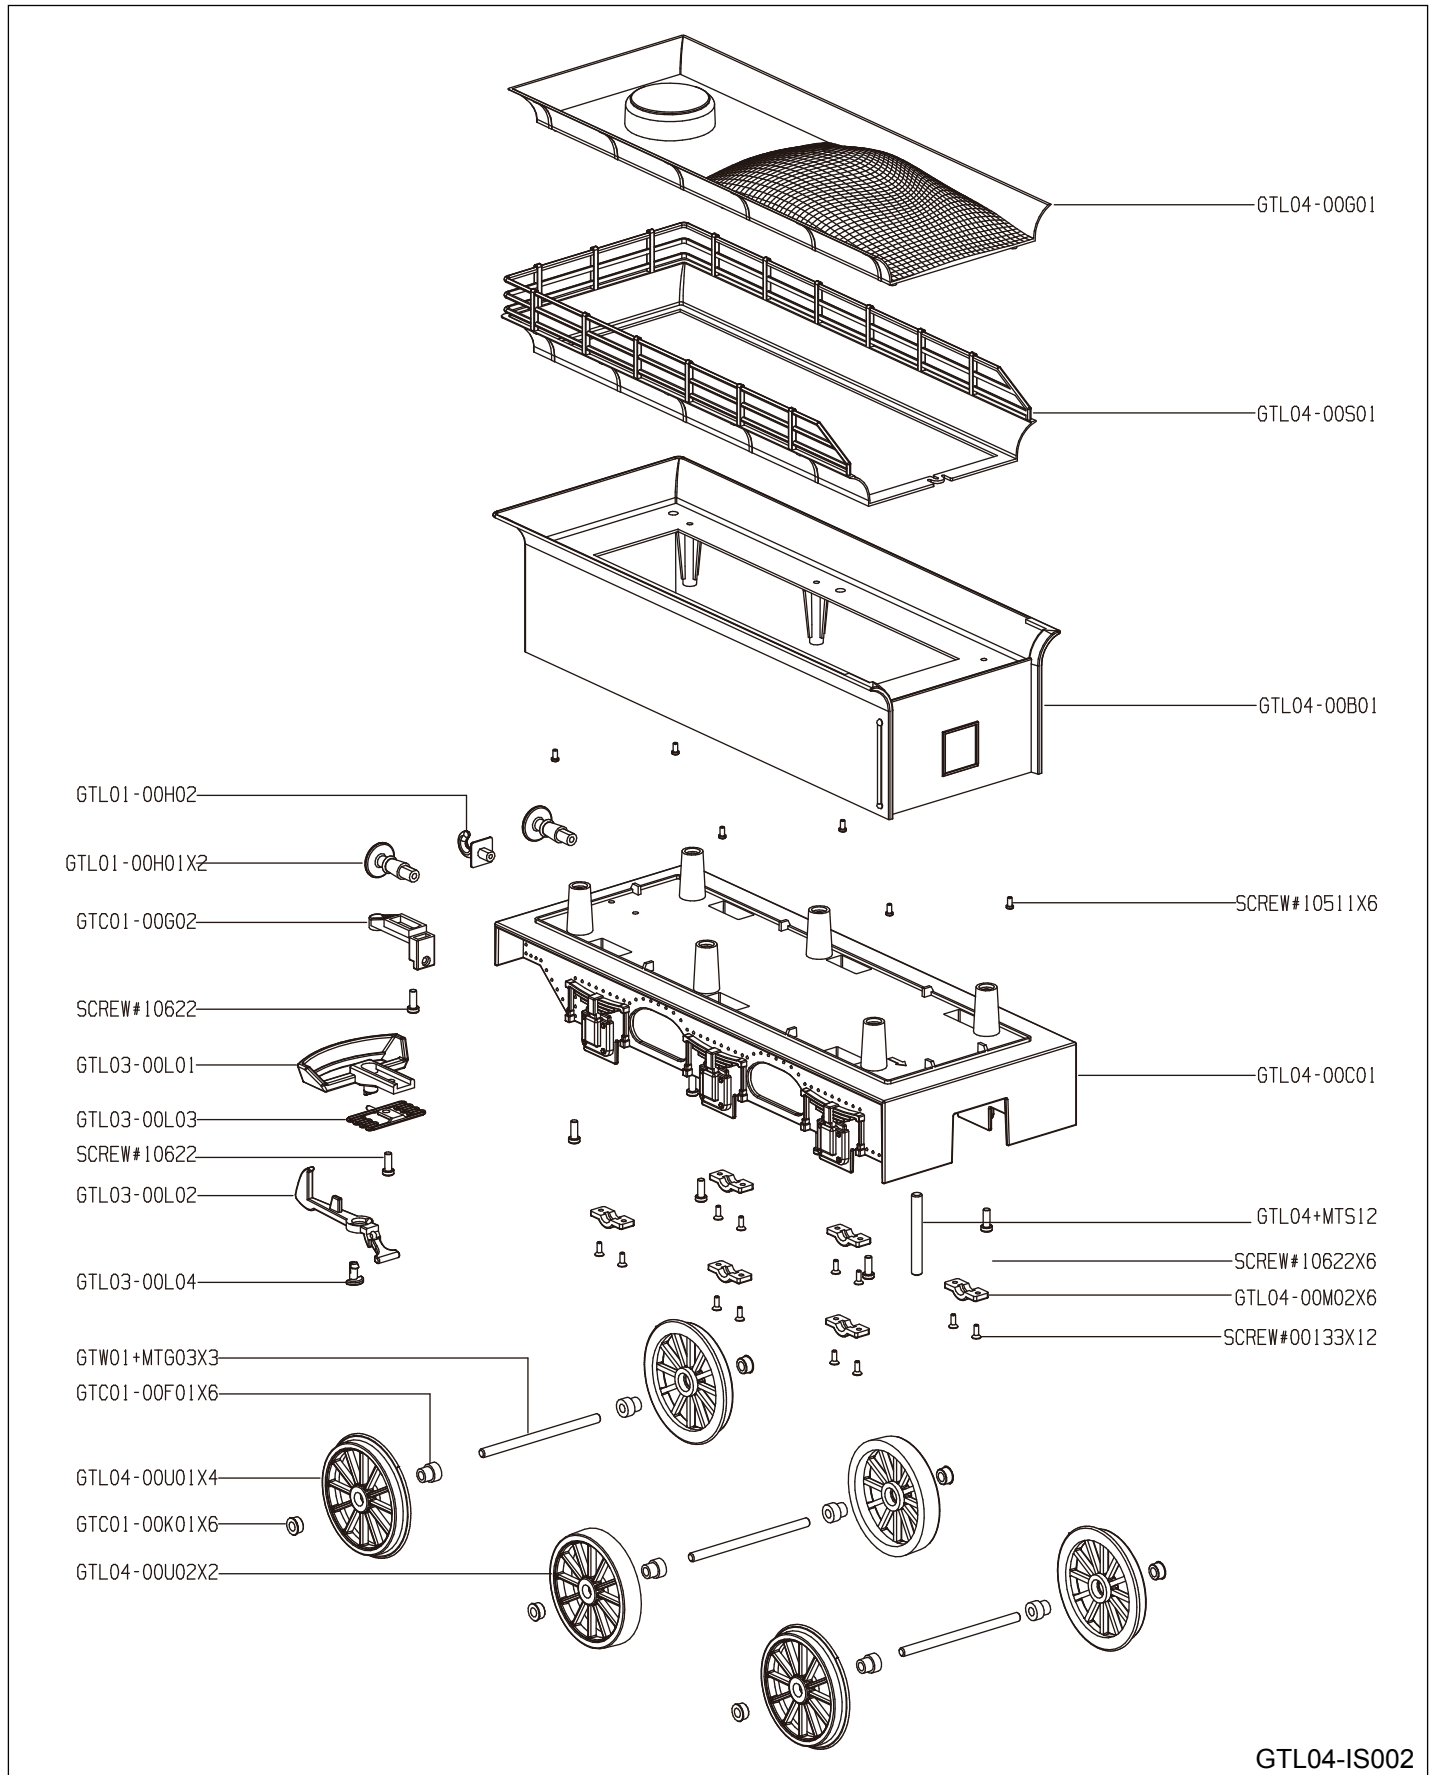

BACHMANN®

91404 EMILY

GTL04-IS002

Direct inquiries to:
Attention: Service Department
Bachmann Industries, Inc.
 1400 East Erie Avenue
 Philadelphia, PA 19124
 USA

Telephone:
 800-356-3910 (toll free within the
 United States and Canada only)