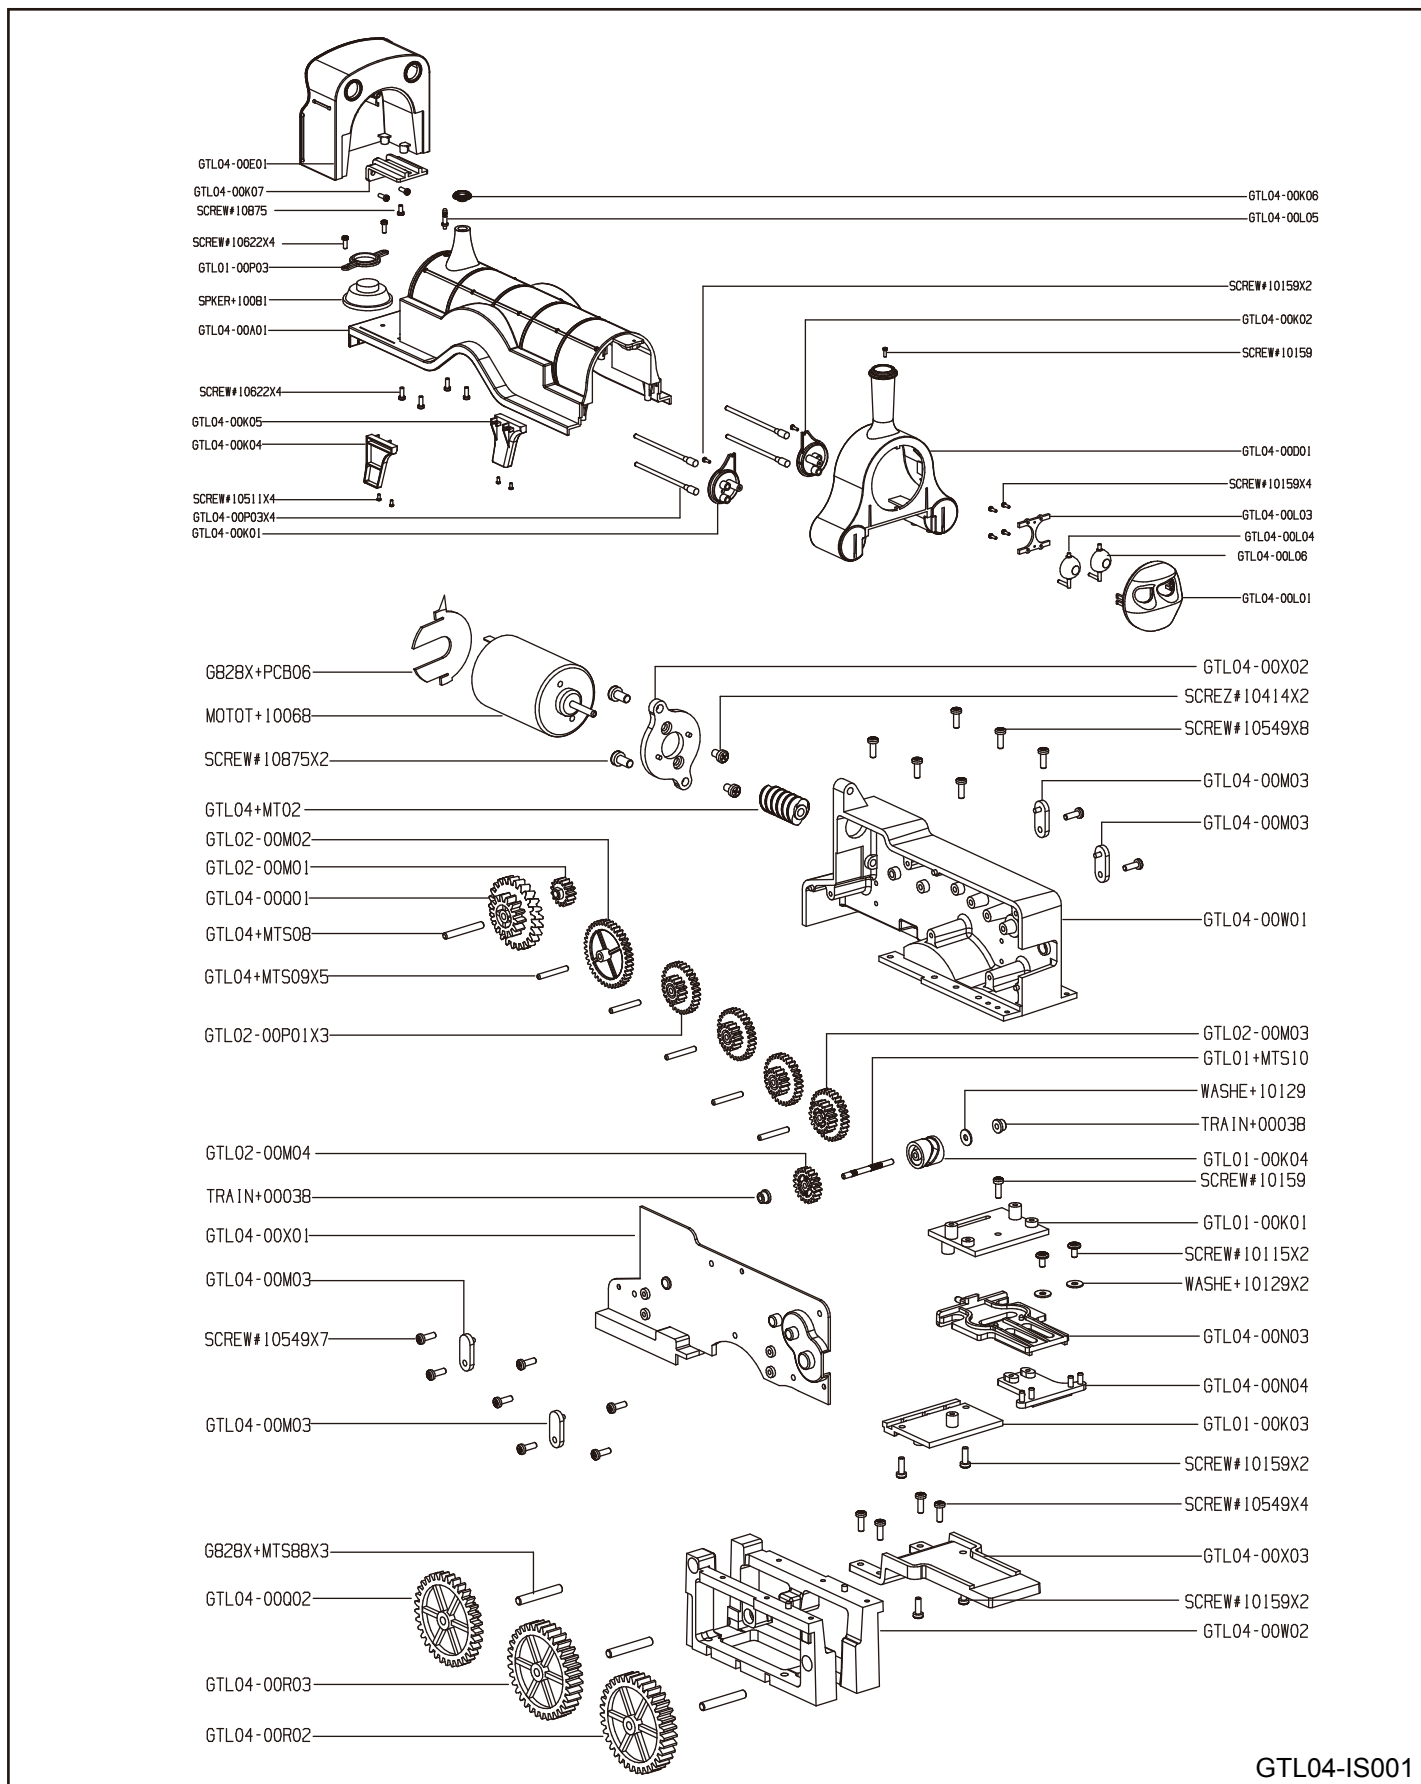

# BACHMANN®

91404 EMILY

GTL04-IS001

**Direct inquiries to:**  
**Attention: Service Department**  
**Bachmann Industries, Inc.**  
 1400 East Erie Avenue  
 Philadelphia, PA 19124  
 USA

**Telephone:**  
 800-356-3910 (toll free within the  
 United States and Canada only)