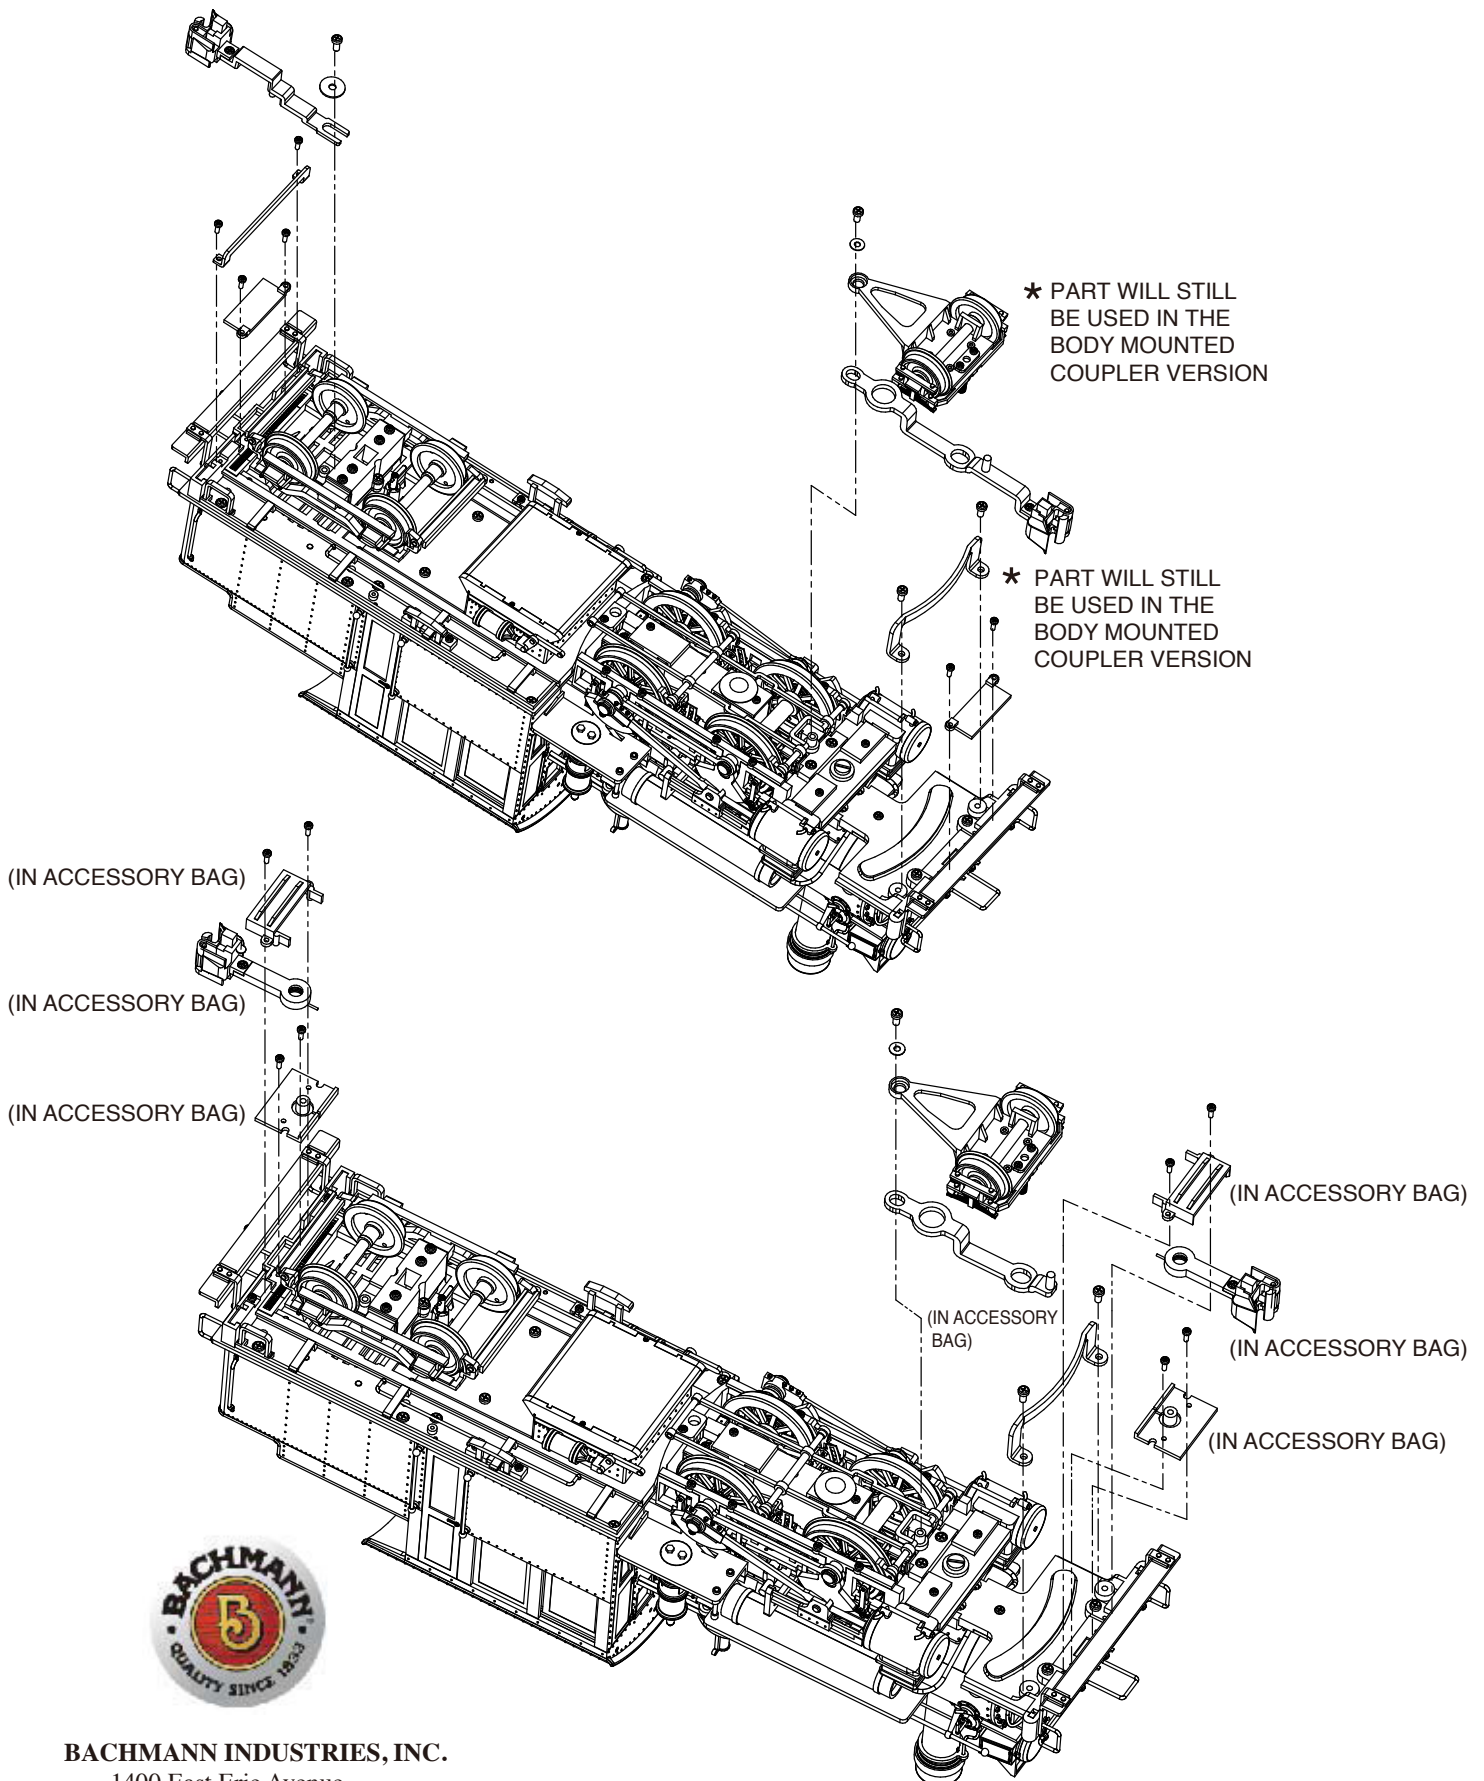

How to change from the bogie mounted coupler to the body mounted coupler

BACHMANN INDUSTRIES, INC.
1400 East Erie Avenue
Philadelphia, Pennsylvania 19124 USA
800-356-3910
www.bachmanntrains.com
Printed in China