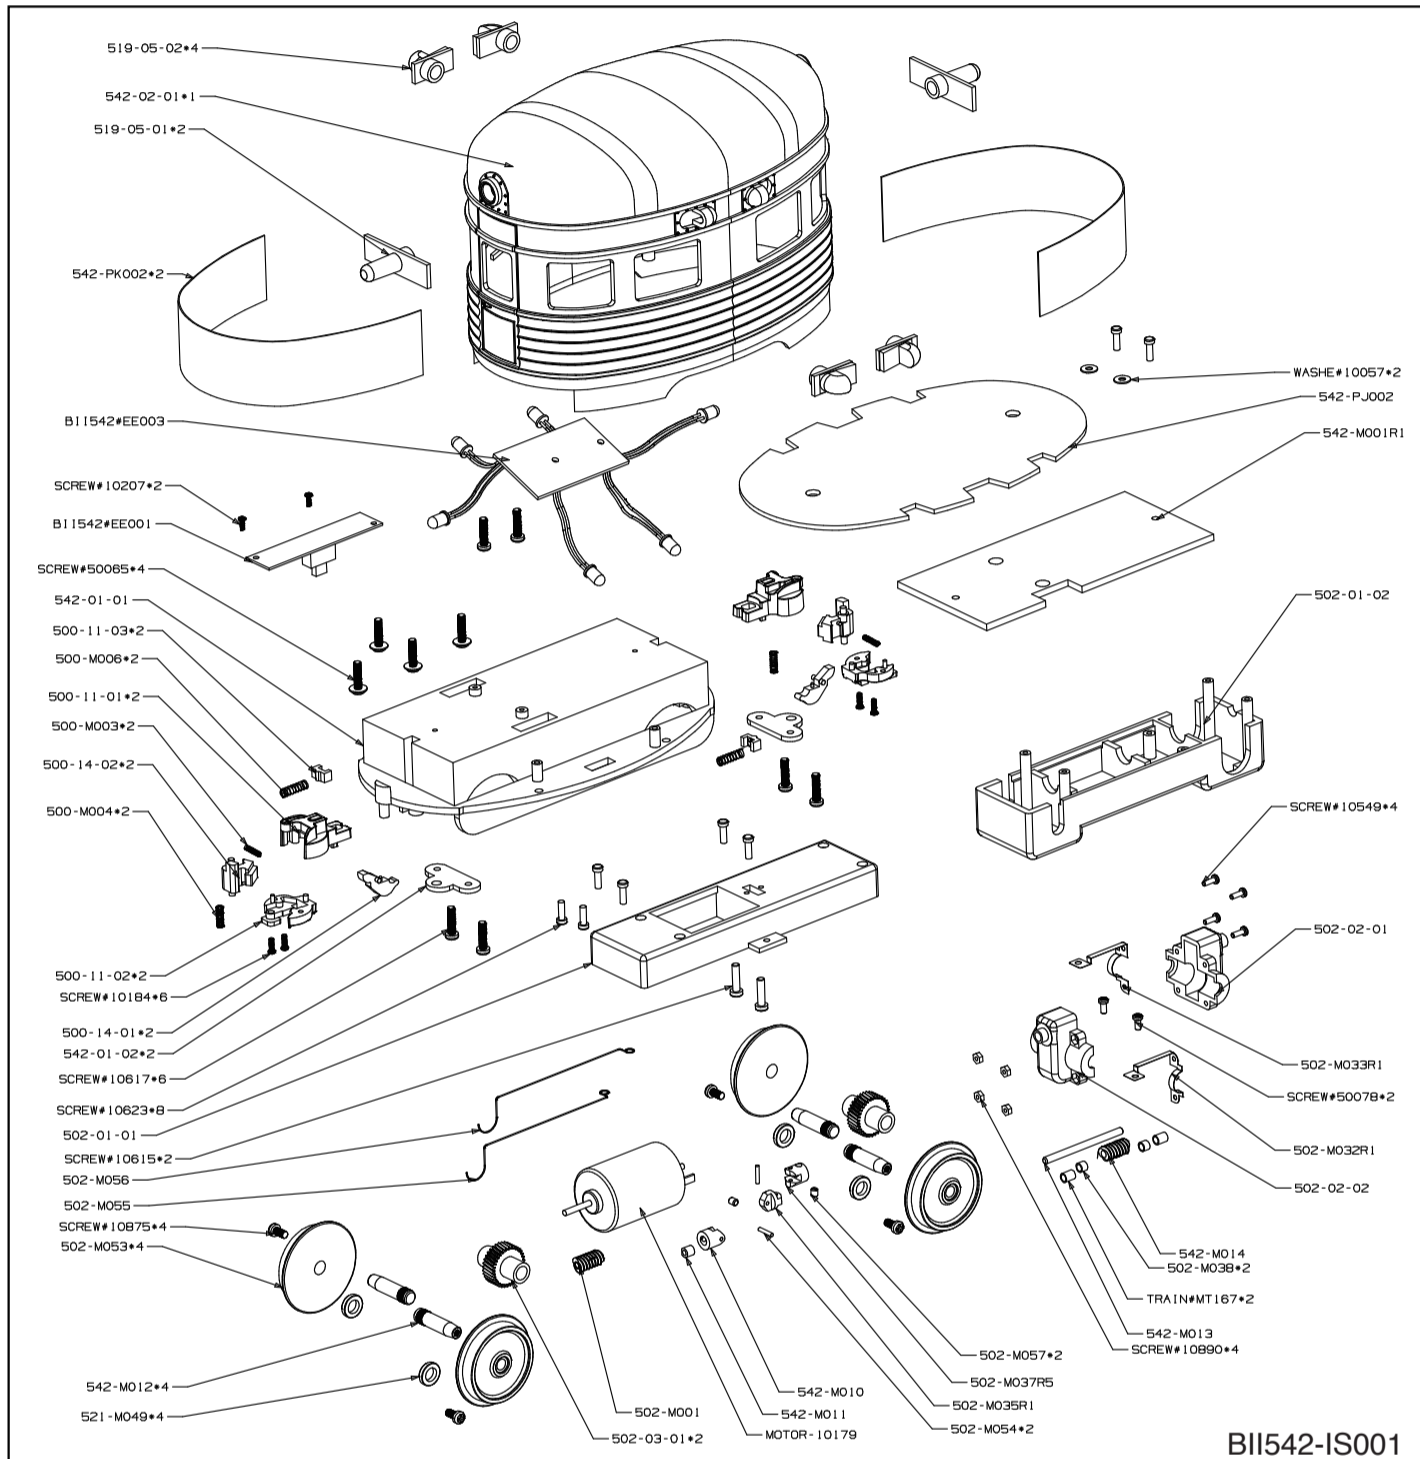

Size: 297mm x 210mm
Color: Black

BACHMANN®

LARGE SCALE EGGLINER

BII542-IS001

Changing Polarity/Direction of Travel (for Eggliners operating on DC track)

If desired, find the "POLARITY" switch located on the underside of the Eggliner and move it to either the "Large Scale" or "NMRA Standard" position. Your Eggliner will operate on either setting. The polarity switch simply changes the Eggliner's forward and reverse direction of travel when DC power is applied to the track.

POLARITY

LARGE SCALE NMRA STD

Direct inquiries to:
Attention: Service Department
Bachmann Industries, Inc.
1400 East Erie Avenue
Philadelphia, PA 19124
USA

Telephone:
800-356-3910 (toll free within the
United States and Canada only)
Telephone:
215-533-1600 (for all countries)
E-mail: service@bachmanntrains.com