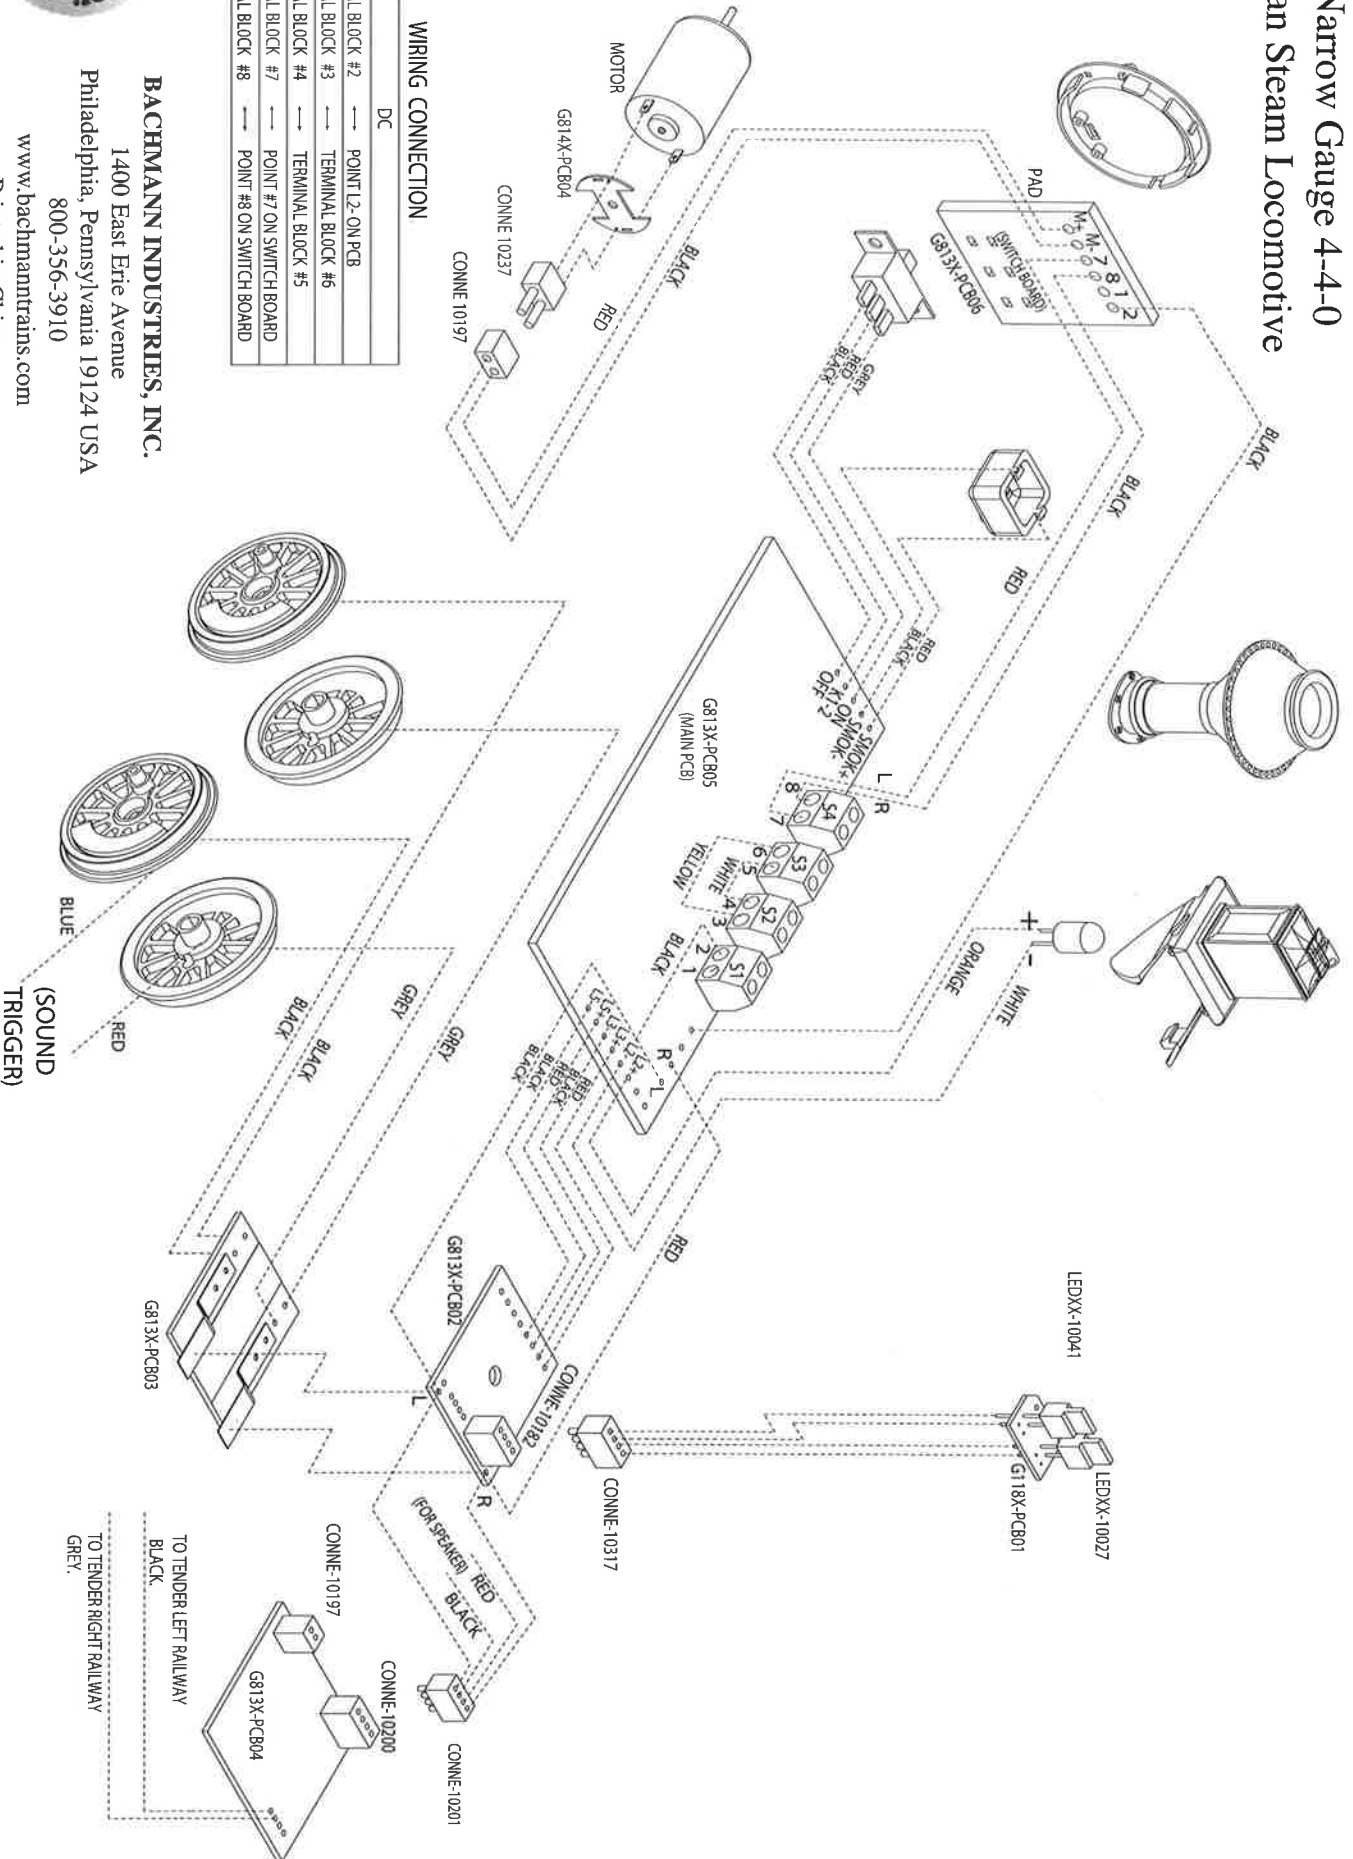

DC Wiring Connection

1:20.3 Narrow Gauge 4-4-0
American Steam Locomotive

WIRING CONNECTION

WIRES	DC
BLACK	TERMINAL BLOCK #2 --- POINT L2 ON PCB
YELLOW	TERMINAL BLOCK #3 --- TERMINAL BLOCK #6
WHITE	TERMINAL BLOCK #4 --- TERMINAL BLOCK #5
RED	TERMINAL BLOCK #7 --- POINT #7 ON SWITCH BOARD
BLACK	TERMINAL BLOCK #8 --- POINT #8 ON SWITCH BOARD