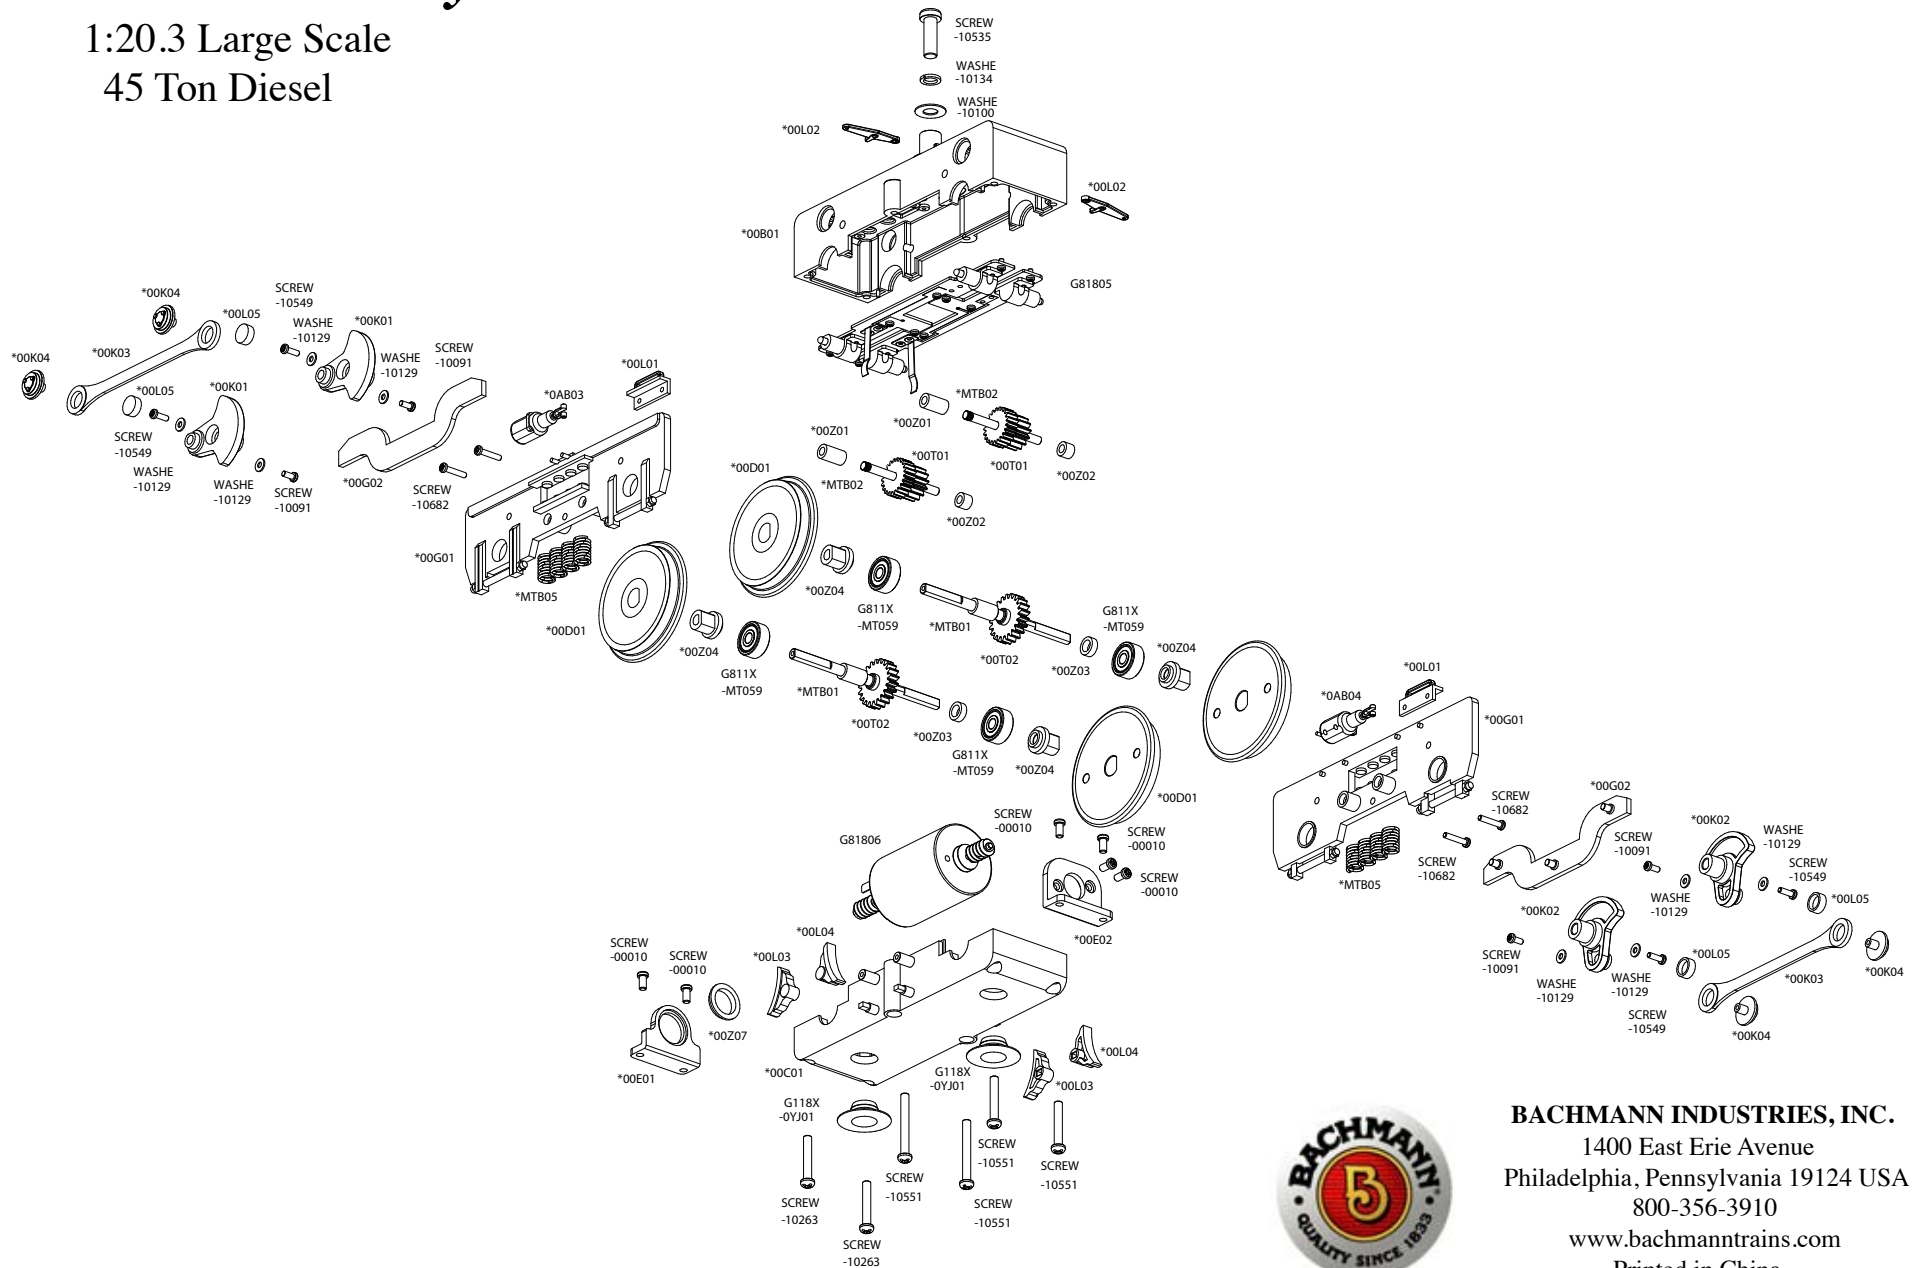

Gear Box Assembly

1:20.3 Large Scale

45 Ton Diesel

BACHMANN INDUSTRIES, INC.
 1400 East Erie Avenue
 Philadelphia, Pennsylvania 19124 USA
 800-356-3910
www.bachmanntrains.com
 Printed in China