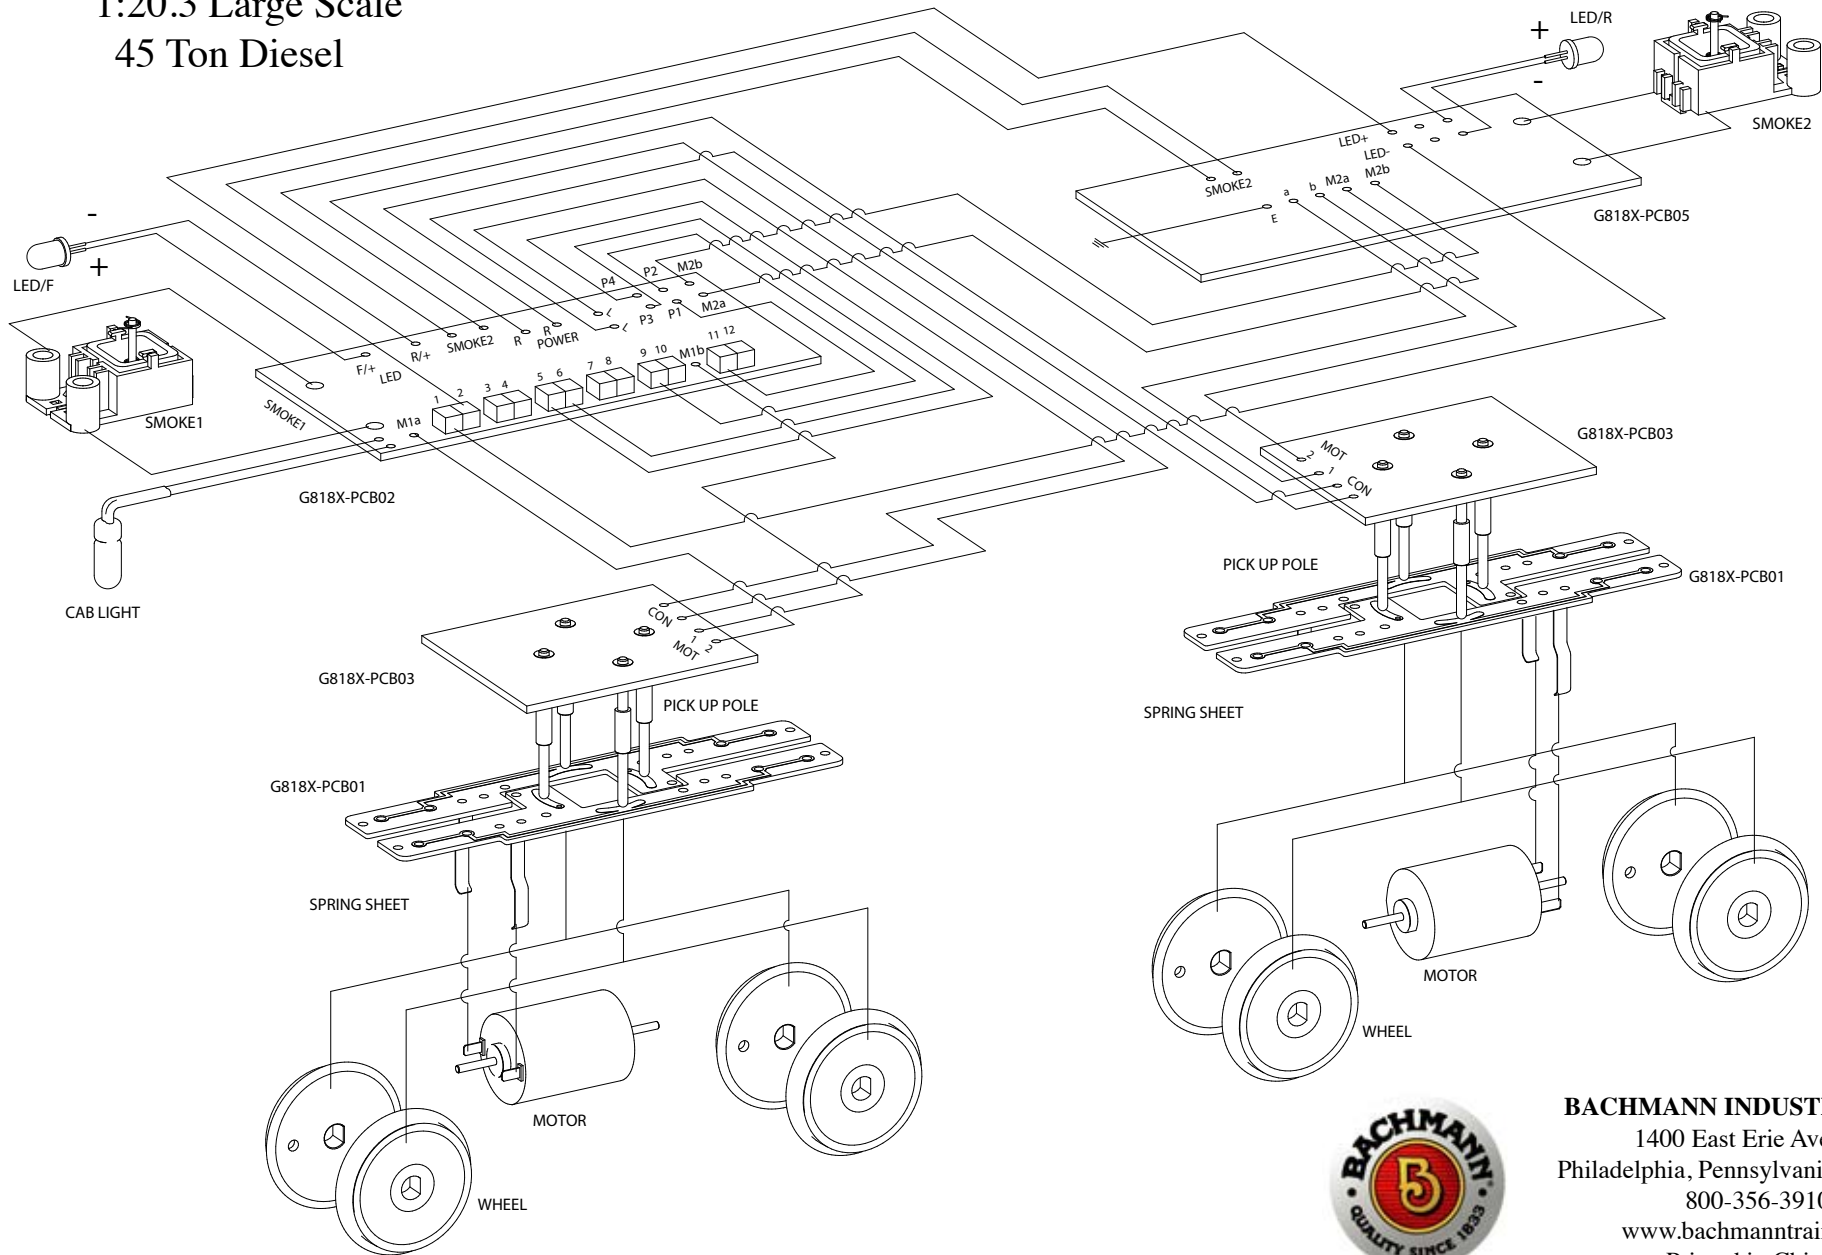

DC Wiring Connection

1:20.3 Large Scale
45 Ton Diesel

BACHMANN INDUSTRIES, INC.
1400 East Erie Avenue
Philadelphia, Pennsylvania 19124 USA
800-356-3910
www.bachmanntrains.com
Printed in China