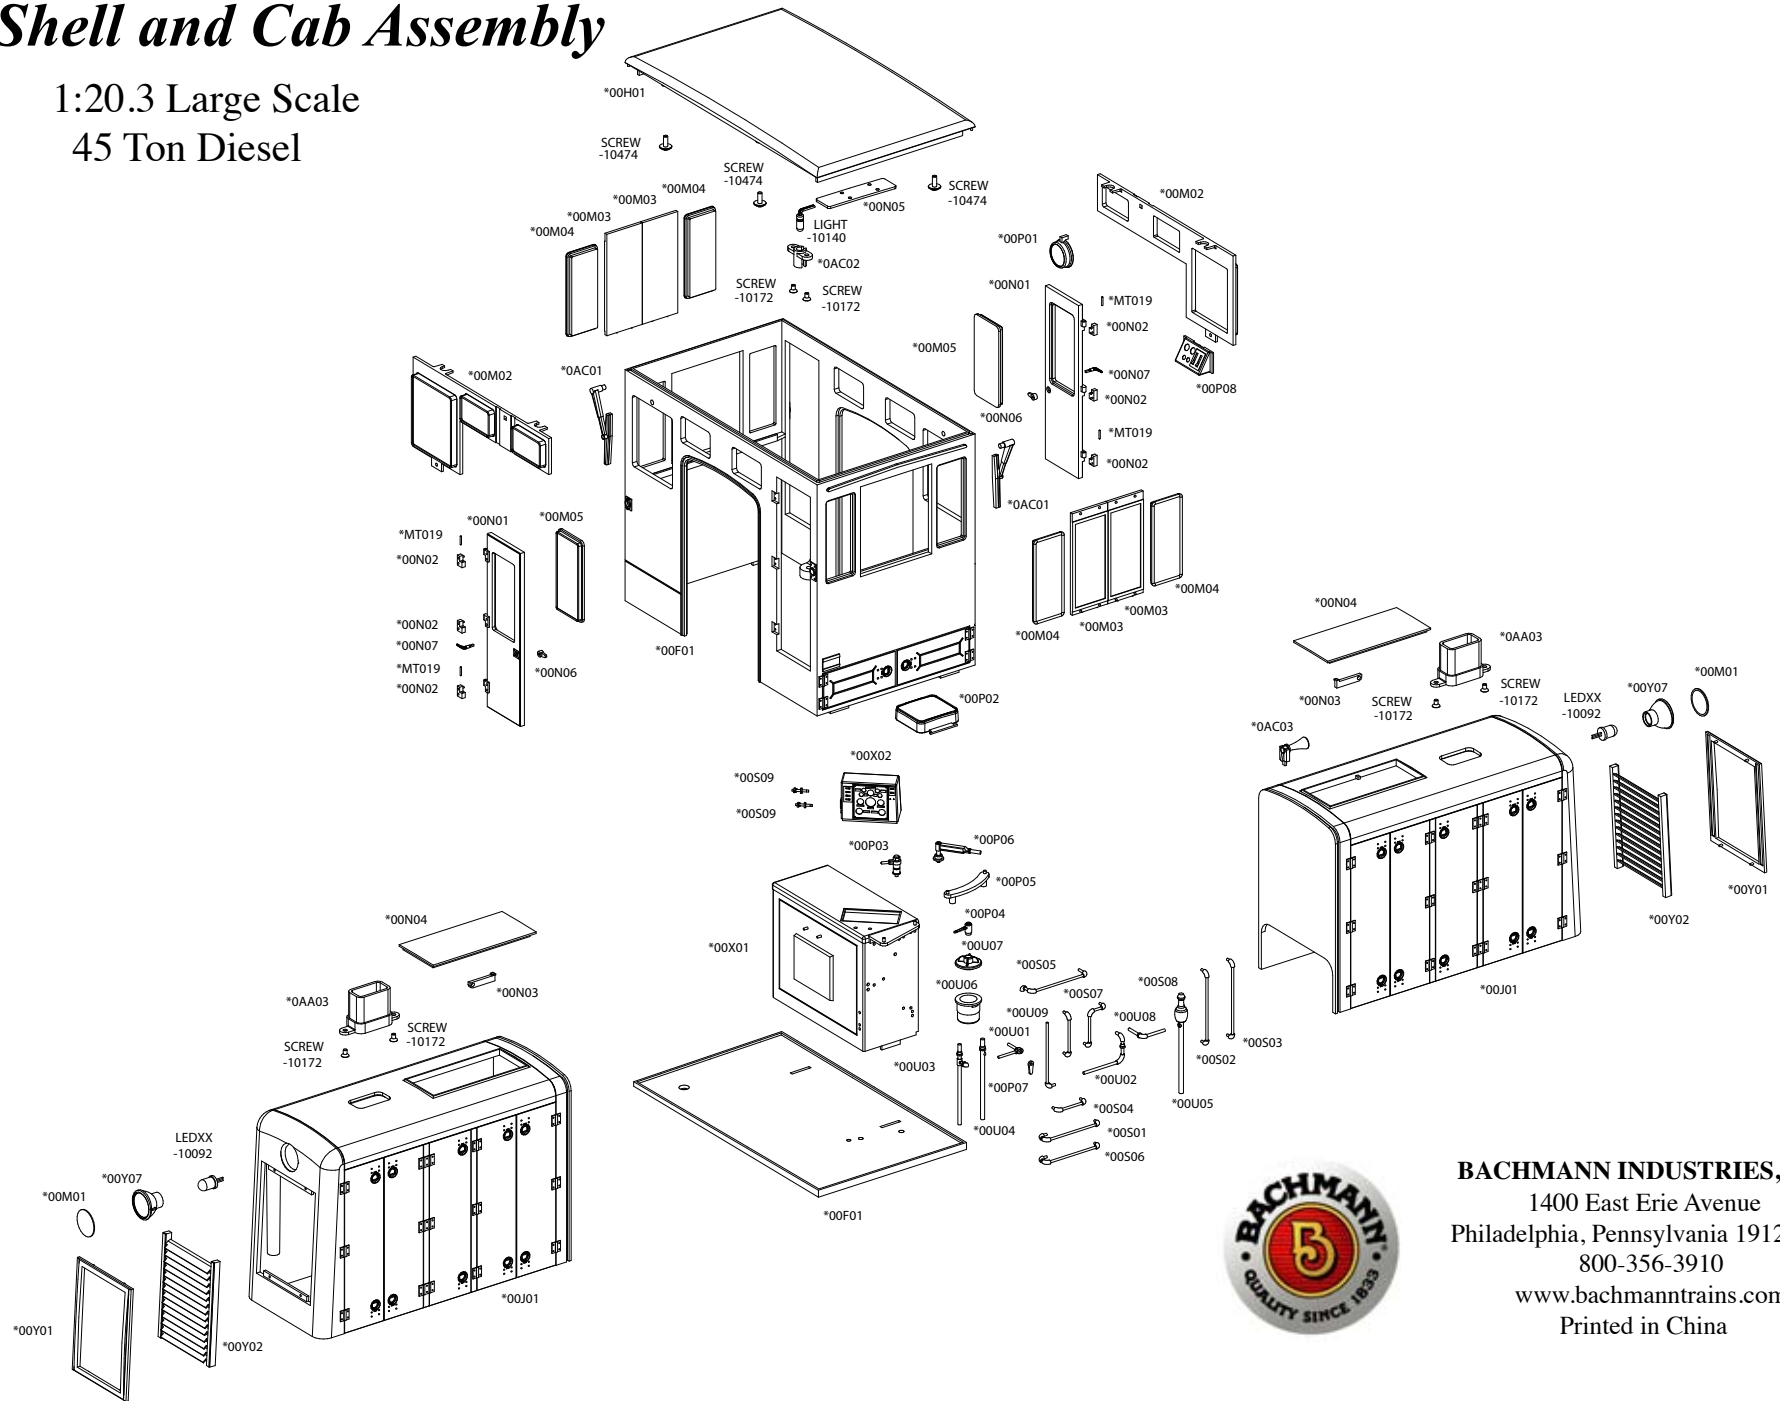

Body Shell and Cab Assembly

1:20.3 Large Scale
45 Ton Diesel

BACHMANN INDUSTRIES, INC.
 1400 East Erie Avenue
 Philadelphia, Pennsylvania 19124 USA
 800-356-3910
www.bachmanntrains.com
 Printed in China