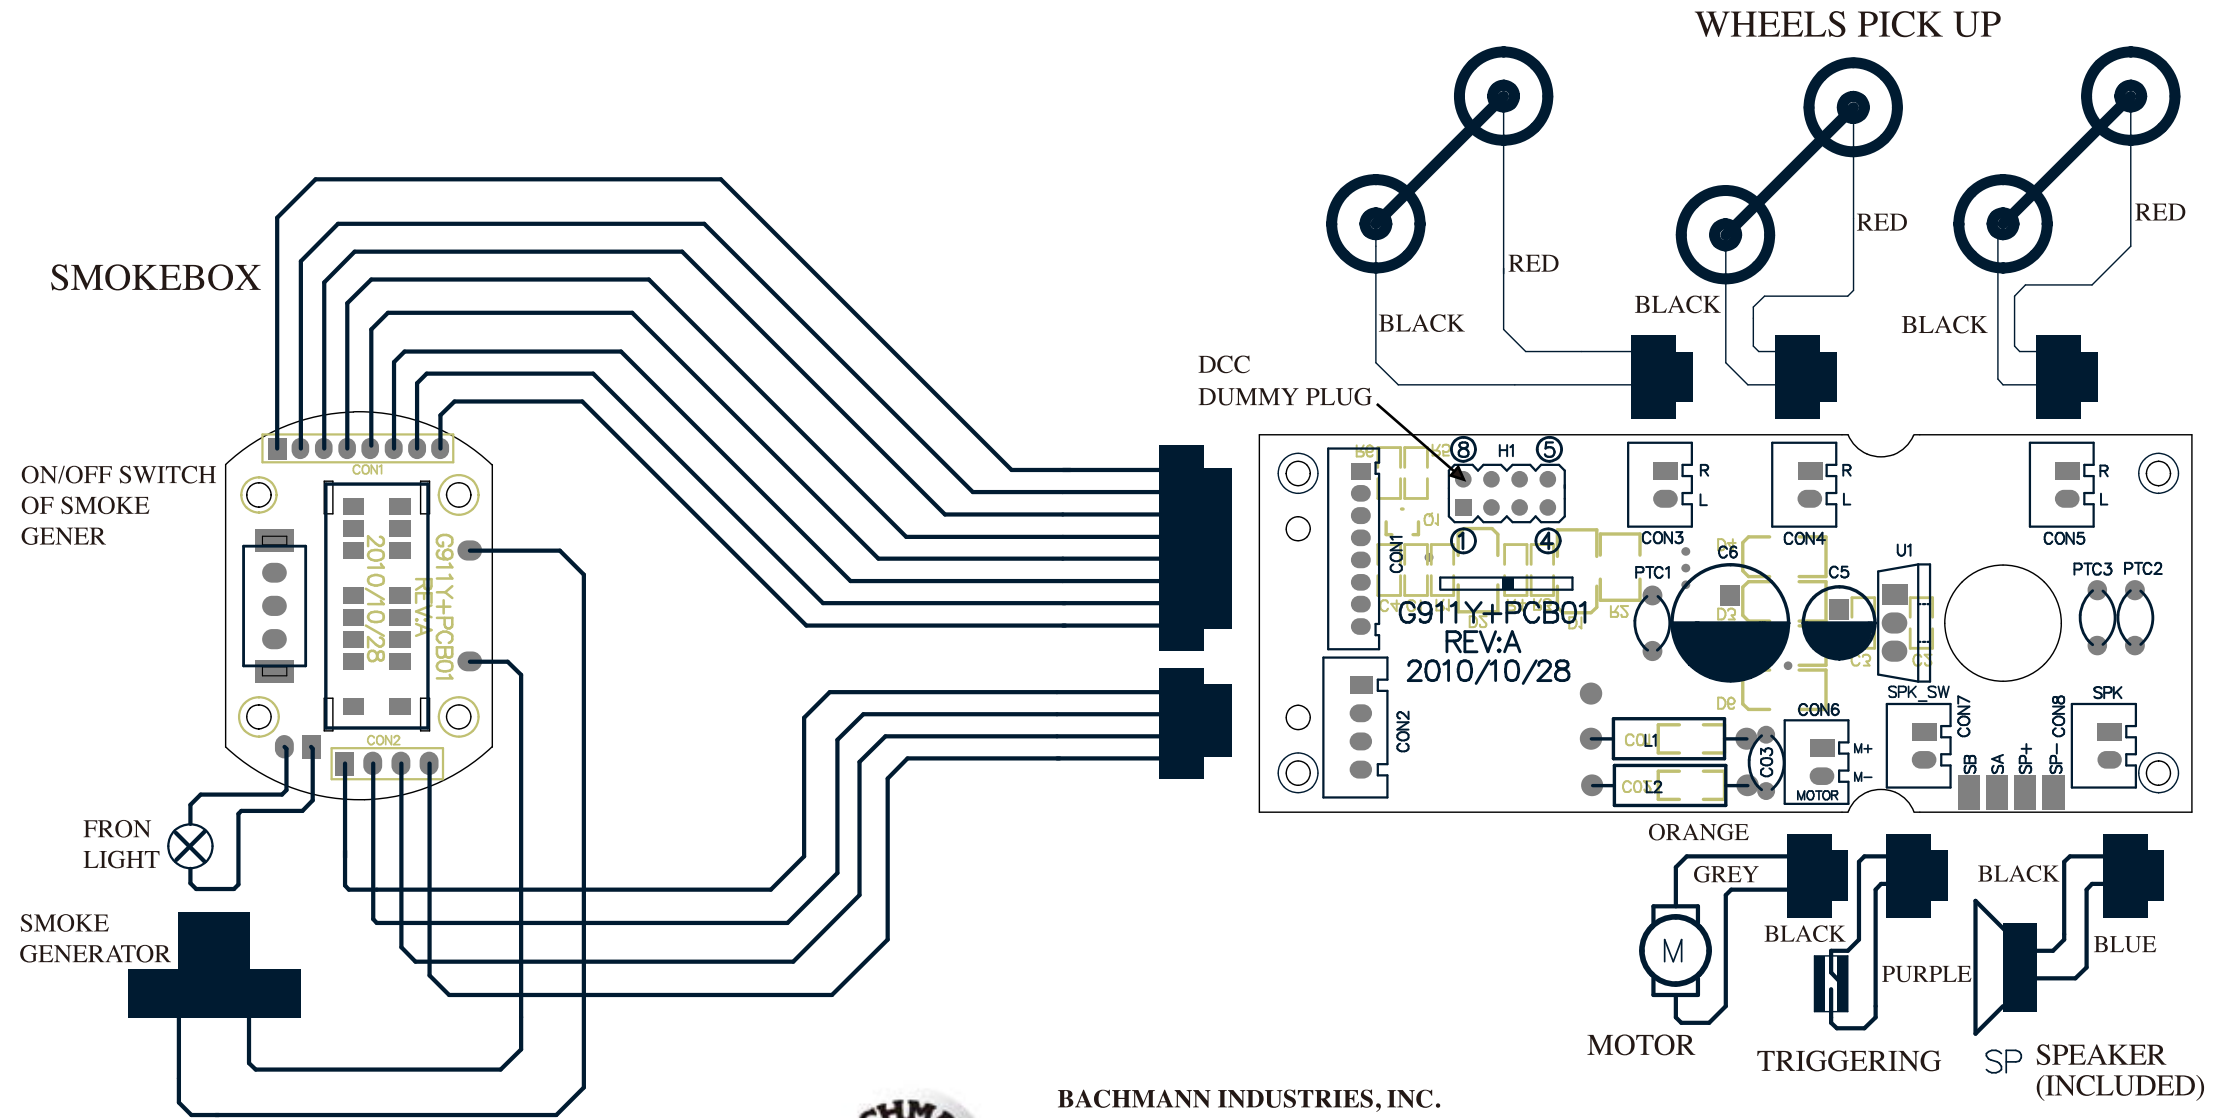

CONNECTION DIAGRAM

1:20.3 Large Scale 2-4-2

BACHMANN INDUSTRIES, INC.
 1400 East Erie Avenue
 Philadelphia, Pennsylvania 19124 USA
 800-356-3910
www.bachmanntrains.com
 Printed in China