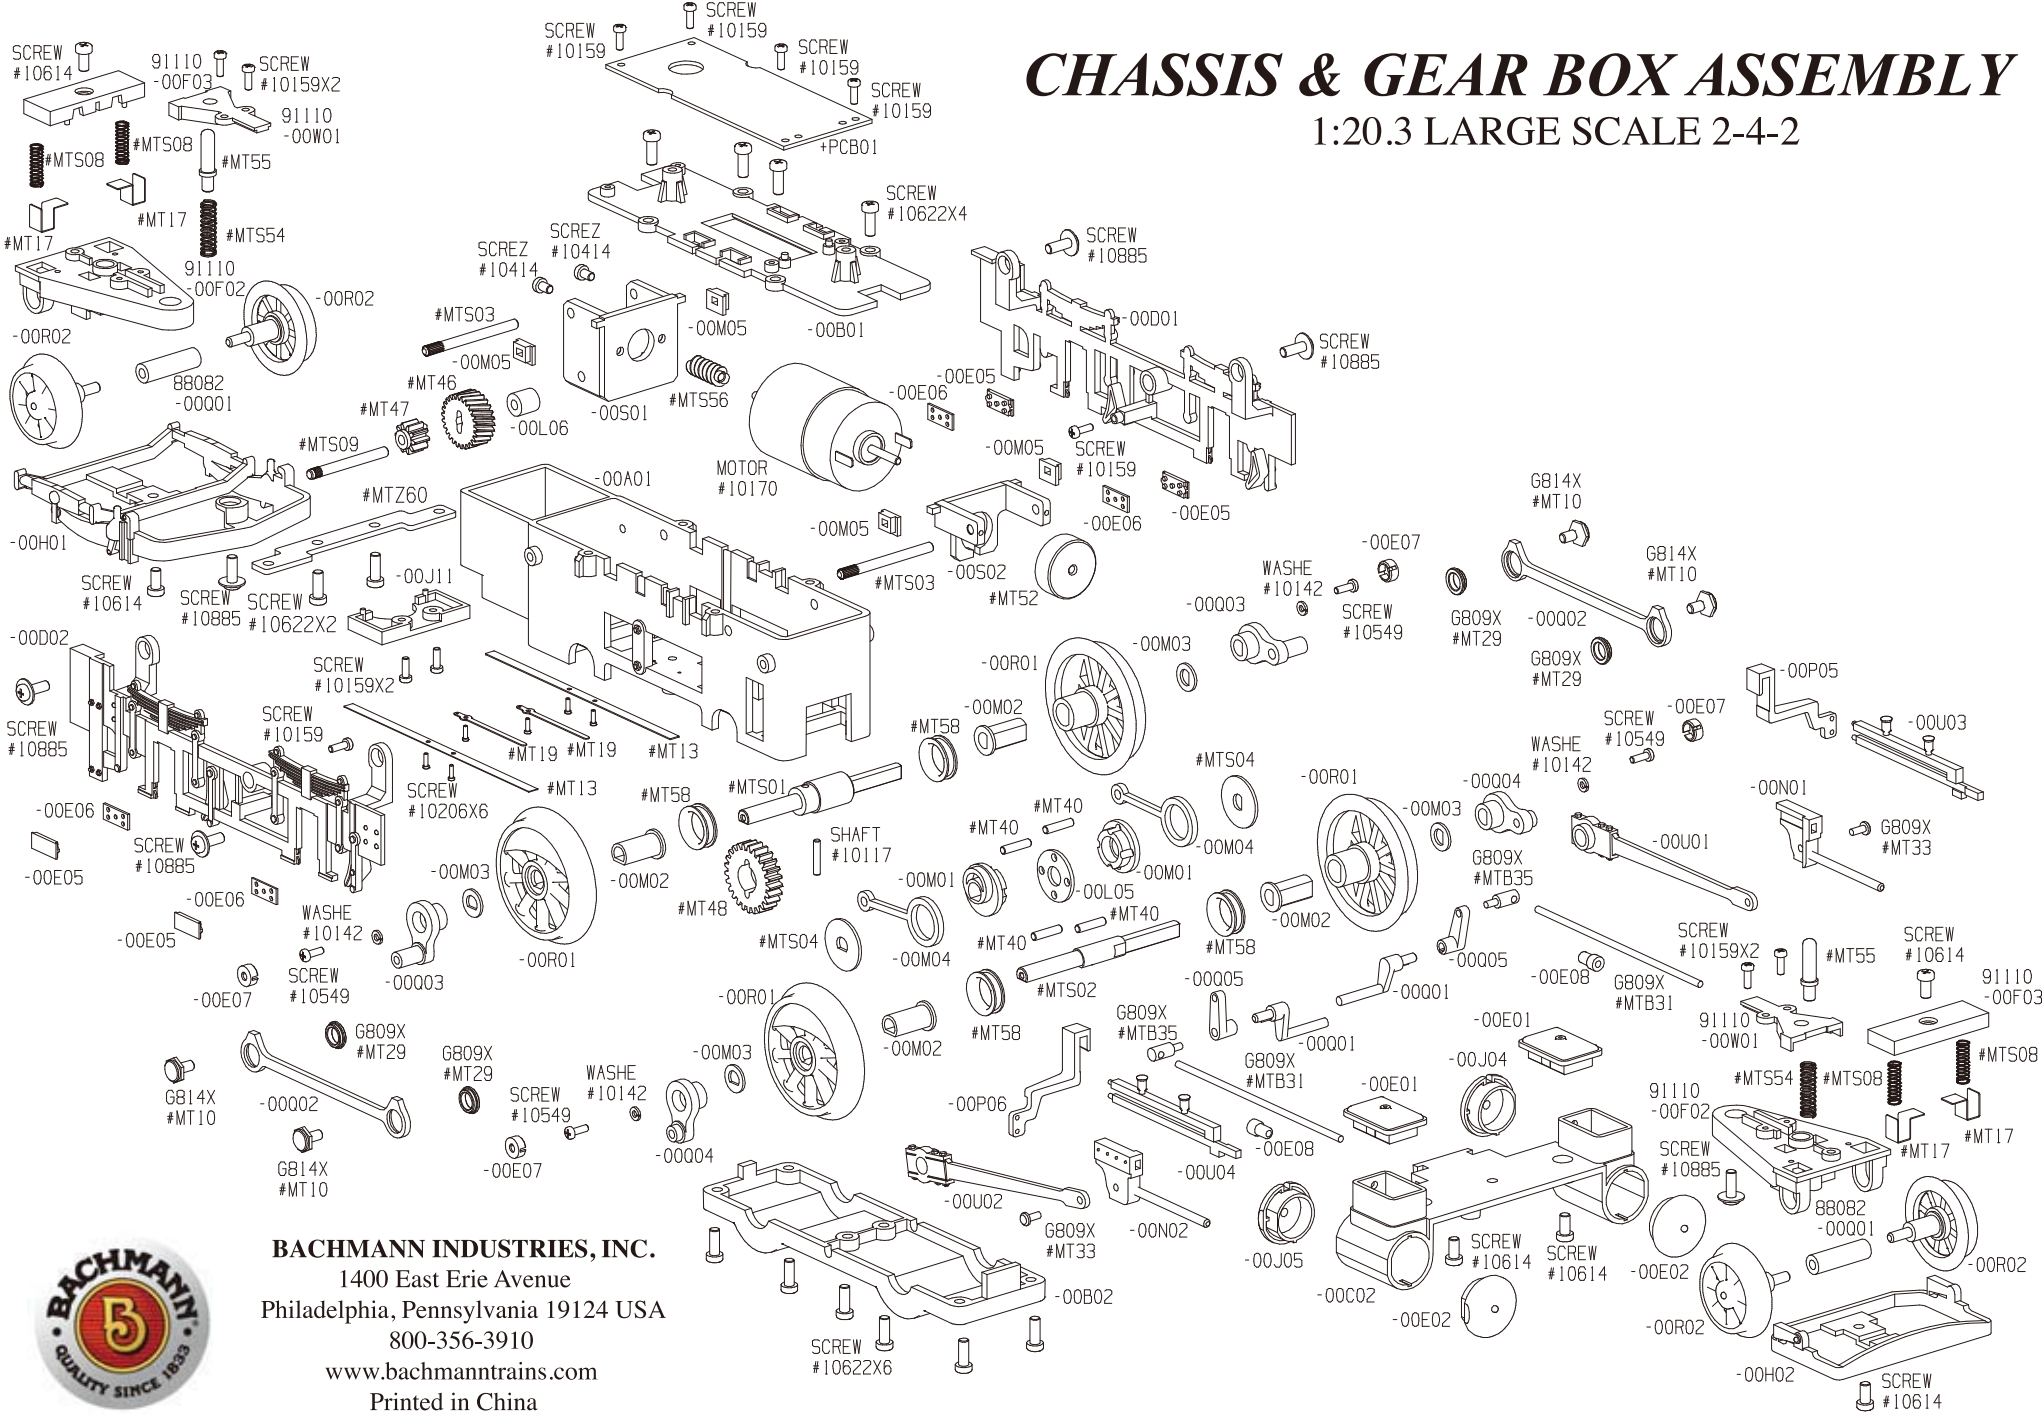

CHASSIS & GEAR BOX ASSEMBLY

1:20.3 LARGE SCALE 2-4-2

BACHMANN INDUSTRIES, INC.
1400 East Erie Avenue
Philadelphia, Pennsylvania 19124 USA
800-356-3910
www.bachmanntrains.com
Printed in China