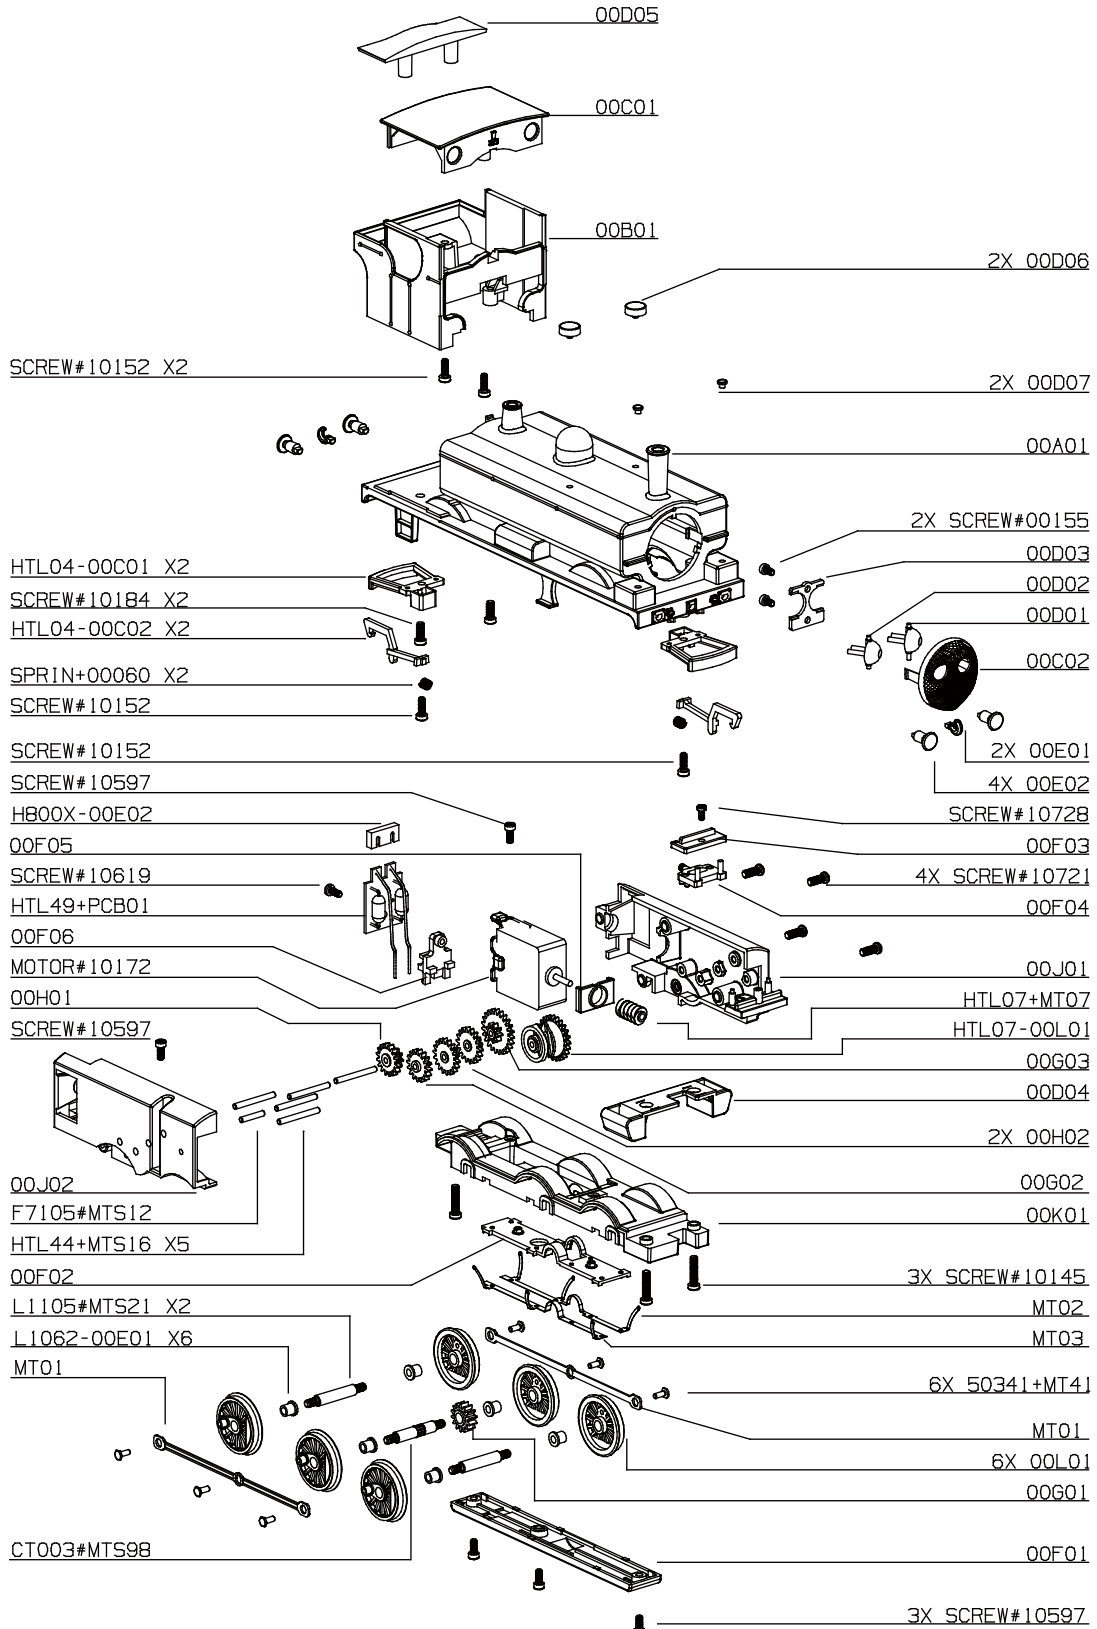

# BACHMANN®

58810 DUCK

HTL10-IS001

Direct inquiries to:

Attention: Service Department  
Bachmann Industries, Inc.  
1400 East Erie Avenue  
Philadelphia, PA 19124  
USA

Telephone:  
800-356-3910 (toll free within the  
United States and Canada only)