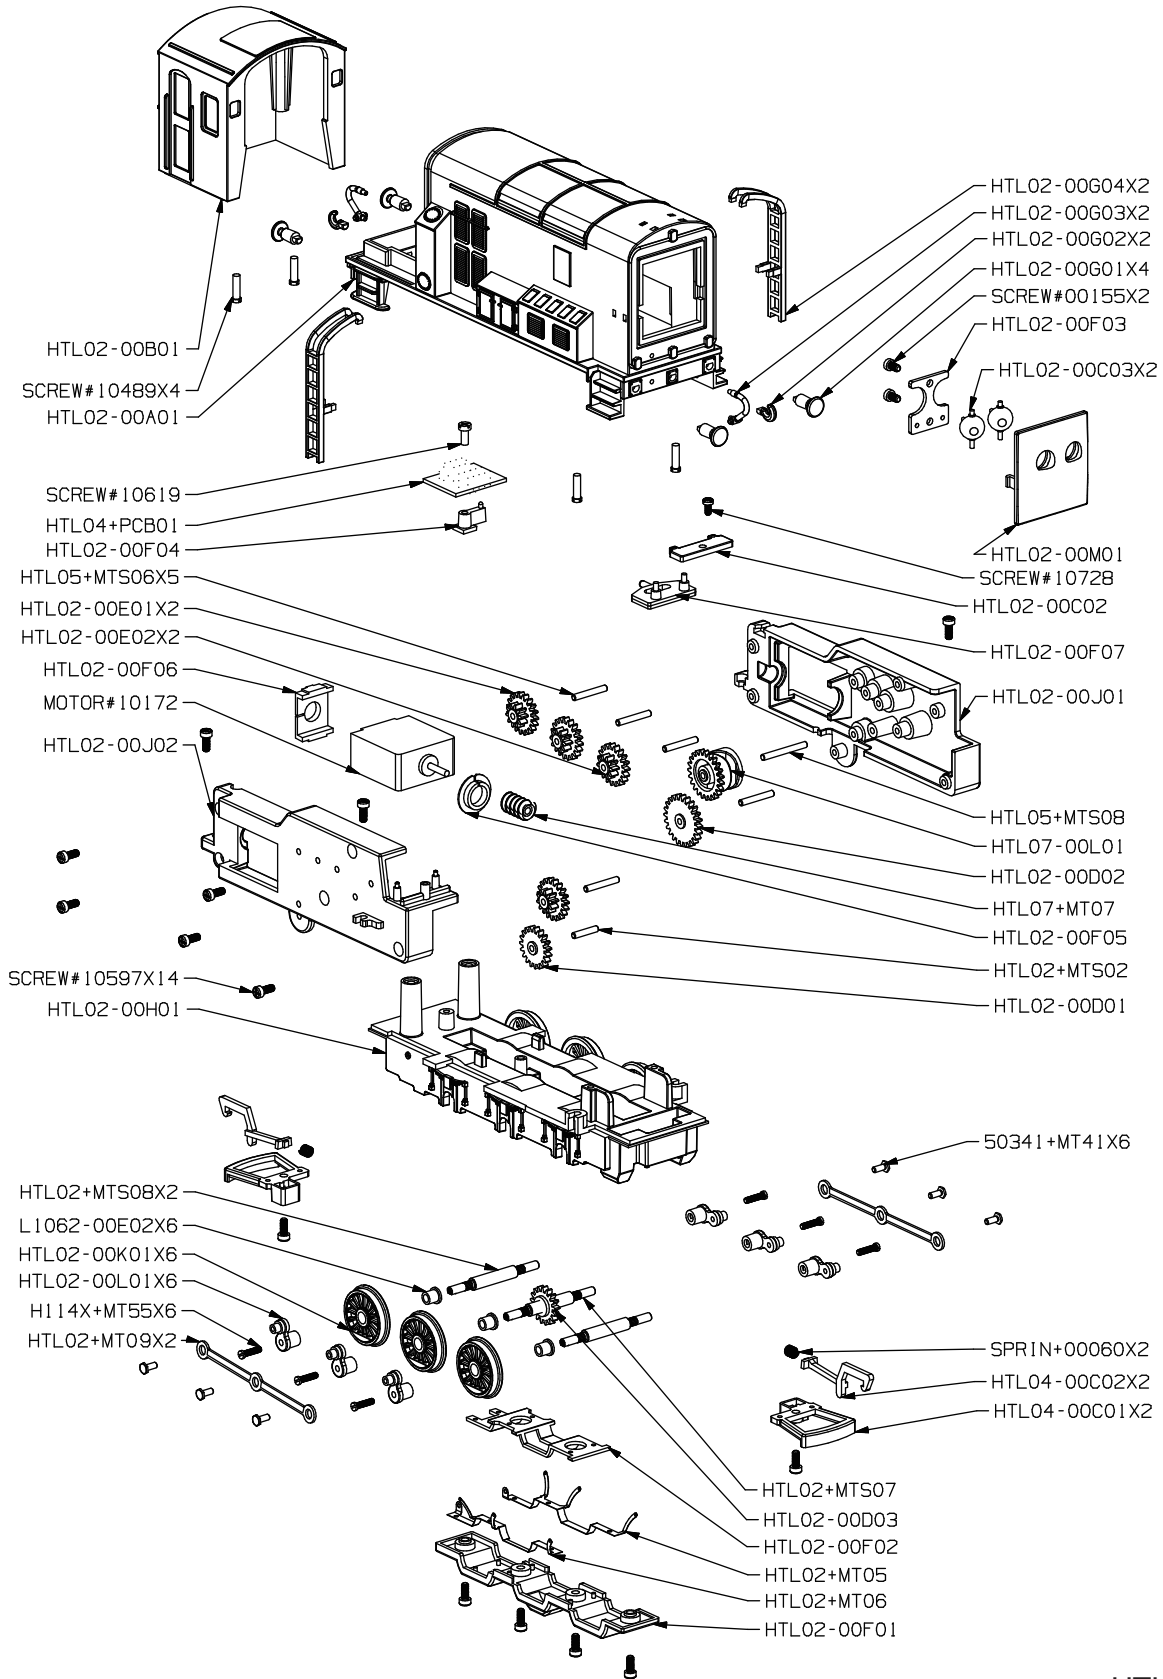

BACHMANN®

58818 HO GRUMPY DIESEL WITH MOVING EYES

HTL02-IS003

Direct inquiries to:

Attention: Service Department
 Bachmann Industries, Inc.
 1400 East Erie Avenue
 Philadelphia, PA 19124
 USA

Telephone:
 800-356-3910 (toll free within the
 United States and Canada only)
 Telephone:
 215-533-1600 (for all countries)