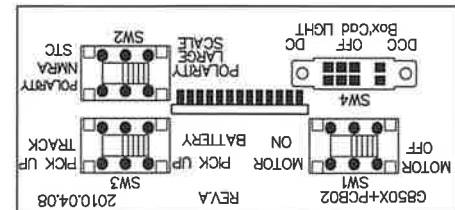

# Wiring Connection

1:20.3 Large Scale  
2 Truck Climax

DC Dummy Plug

Wire Connection Board  
(In accessory bag)

(ONLY FOR DCC  
SOUND VERSION)  
Electric Fan  
40x40mm

Switches PCB (rear bunker)

G850X+PCB02

SPEAKER (inside bunker)

Gear Box

G850X+PCB03

Gear Box

G850X+PCB03

Head Light

Smoke Unit Switch Board  
(smoke box)

Smoke Unit