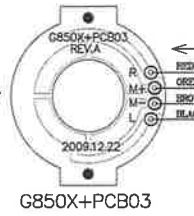

SPEAKER (inside bunker)

Gear Box

G850X+PCB03

Gear Box

G850X+PCB03

Head Light

Smoke Unit Switch Board  
(smoke box)

Smoke Unit