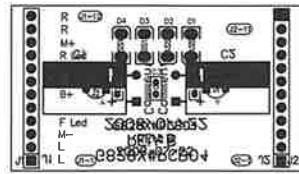

# Wiring Connection

1:20.3 Large Scale  
2 Truck Climax

DC Dummy Plug

Wire Connection Board  
(In accessory bag)

(ONLY FOR DCC  
SOUND VERSION)  
Electric Fan  
40x40mm

Switches PCB (rear bunker)

G850X+PCB02

SPEAKER (inside bunker)

Gear Box

G850X+PCB03

Gear Box

G850X+PCB03

Head Light

Smoke Unit Switch Board  
(smoke box)

Smoke Unit