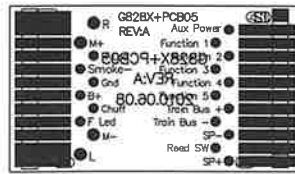

# Wiring Connection

1:20.3 Large Scale  
2 Truck Climax

DC Dummy Plug

Wire Connection Board  
(In accessory bag)

(ONLY FOR DCC  
SOUND VERSION)  
Electric Fan  
40x40mm

Switches PCB (rear bunker)

G850X+PCB02

SPEAKER (inside bunker)

Gear Box

G850X+PCB03

Gear Box

G850X+PCB03

Head Light

Smoke Unit Switch Board  
(smoke box)

Smoke Unit