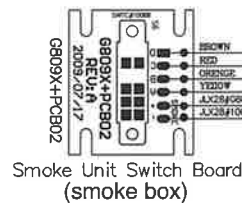

# Wiring Connection

1:20.3 Large Scale  
2 Truck Climax

DC Dummy Plug

Wire Connection Board  
(In accessory bag)

(ONLY FOR DCC  
SOUND VERSION)  
Electric Fan  
40x40mm

Switches PCB (rear bunker)

G850X+PCB02

SPEAKER (inside bunker)

Gear Box

G850X+PCB03

Gear Box

G850X+PCB03

Head Light

Smoke Unit Switch Board  
(smoke box)

Smoke Unit

Fire Box  
PCB

Sound Trigger  
Sensor

G850X+PCB04

G850X+PCB04

G850X+PCB04

G850X+PCB04

G850X+PCB04

G850X+PCB04