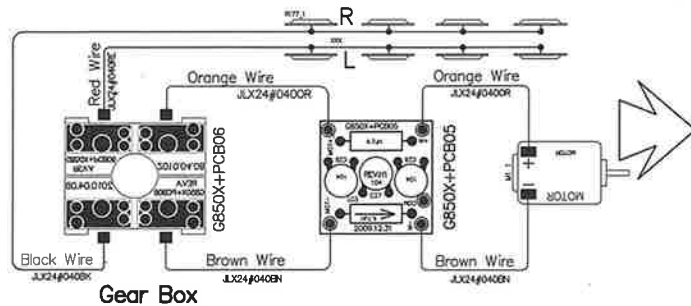

# Wiring Connection

1:20.3 Large Scale  
2 Truck Climax

DC Dummy Plug

Wire Connection Board  
(In accessory bag)

(ONLY FOR DCC  
SOUND VERSION)  
Electric Fan  
40x40mm

Switches PCB (rear bunker)

G850X+PCB02

SPEAKER (inside bunker)

Gear Box

G850X+PCB03

Gear Box

G850X+PCB03

Head Light

Smoke Unit Switch Board  
(smoke box)

Smoke Unit