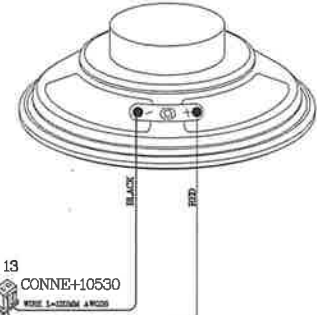

# Wiring Connection

1:20.3 Large Scale  
2 Truck Climax

DC Dummy Plug

Wire Connection Board  
(In accessory bag)

(ONLY FOR DCC  
SOUND VERSION)  
Electric Fan  
40x40mm

Switches PCB (rear bunker)

G850X+PCB02

SPEAKER (inside bunker)

Gear Box

G850X+PCB03

Gear Box

G850X+PCB03

Head Light

Smoke Unit Switch Board  
(smoke box)

Smoke Unit