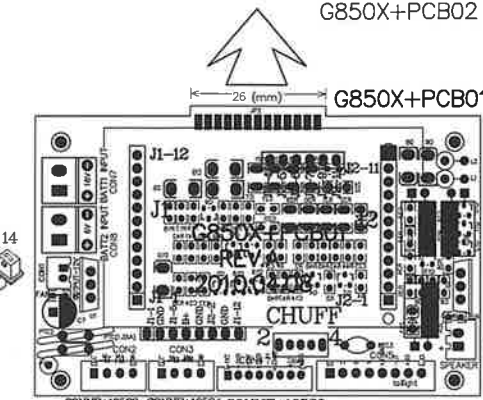

# Wiring Connection

1:20.3 Large Scale  
2 Truck Climax

DC Dummy Plug

Wire Connection Board  
(In accessory bag)

(ONLY FOR DCC  
SOUND VERSION)  
Electric Fan  
40x40mm

Switches PCB (rear bunker)

G850X+PCB02

SPEAKER (inside bunker)

Gear Box

G850X+PCB03

Gear Box

G850X+PCB03

Head Light

Smoke Unit Switch Board  
(smoke box)

Smoke Unit

Fire Box  
PCB

Sound Trigger  
Sensor

G850X+PCB04

G850X+PCB04

G850X+PCB04

G850X+PCB04

G850X+PCB04

G850X+PCB04