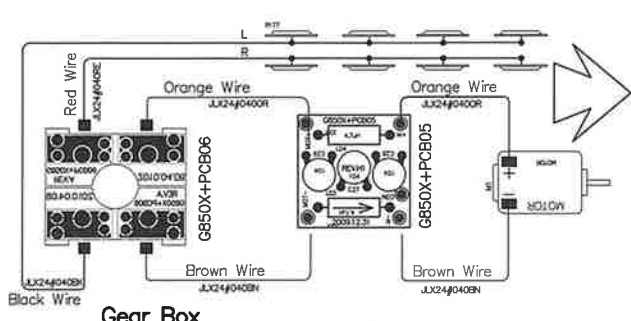

# Wiring Connection

1:20.3 Large Scale  
2 Truck Climax

DC Dummy Plug

Wire Connection Board  
(In accessory bag)

(ONLY FOR DCC  
SOUND VERSION)  
Electric Fan  
40x40mm

Switches PCB (rear bunker)

G850X+PCB02

SPEAKER (inside bunker)

Gear Box

G850X+PCB03

Gear Box

G850X+PCB03

Head Light

Smoke Unit Switch Board  
(smoke box)

Smoke Unit