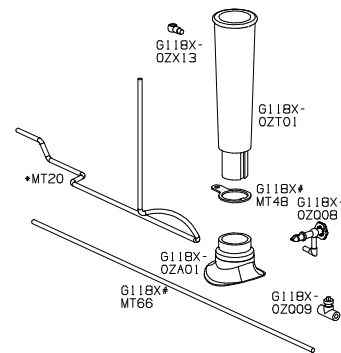

Stack Assembly

1:20.3 Large Scale
2 Truck Climax

- 85093/86093
- 85094/86094 (IN ACCESSORY BAG)
- 85095/86095 (IN ACCESSORY BAG)
- 85096/86096 (IN ACCESSORY BAG)
- 85097/86097 (IN ACCESSORY BAG)
- 85098/86098 (IN ACCESSORY BAG)

- 85093/86093 (IN ACCESSORY BAG)
- 85094/86094 (IN ACCESSORY BAG)
- 85095/86095 (IN ACCESSORY BAG)
- 85096/86096
- 85097/86097 (IN ACCESSORY BAG)
- 85098/86098 (IN ACCESSORY BAG)

- 85093/86093 (IN ACCESSORY BAG)
- 85094/86094
- 85095/86095
- 85096/86096 (IN ACCESSORY BAG)
- 85097/86097
- 85098/86098

Oil / Coal Bunker Assembly

- 85093/86093 (IN ACCESSORY BAG)
 - 85094/86094
 - 85095/86095
 - 85096/86096
 - 85097/86097
 - 85098/86098
- MISCE#11164
(ONLY INCLUDED IN DCC SOUND VERSION)

- 85093/86093
 - 85094/86094 (IN ACCESSORY BAG)
 - 85095/86095 (IN ACCESSORY BAG)
 - 85096/86096 (IN ACCESSORY BAG)
 - 85097/86097 (IN ACCESSORY BAG)
 - 85098/86098 (IN ACCESSORY BAG)
- MISCE#11164
(ONLY INCLUDED IN DCC SOUND VERSION)