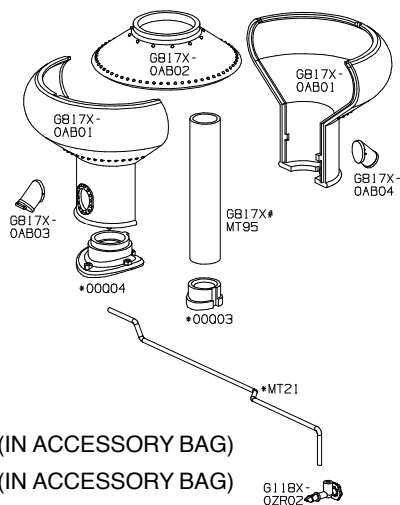

Stack Assembly

1:20.3 Large Scale
2 Truck Climax

- 85093/86093
- 85094/86094 (IN ACCESSORY BAG)
- 85095/86095 (IN ACCESSORY BAG)
- 85096/86096 (IN ACCESSORY BAG)
- 85097/86097 (IN ACCESSORY BAG)
- 85098/86098 (IN ACCESSORY BAG)

- 85093/86093 (IN ACCESSORY BAG)
- 85094/86094 (IN ACCESSORY BAG)
- 85095/86095 (IN ACCESSORY BAG)
- 85096/86096
- 85097/86097 (IN ACCESSORY BAG)
- 85098/86098 (IN ACCESSORY BAG)

- 85093/86093 (IN ACCESSORY BAG)
- 85094/86094
- 85095/86095
- 85096/86096 (IN ACCESSORY BAG)
- 85097/86097
- 85098/86098

Oil / Coal Bunker Assembly

- 85093/86093 (IN ACCESSORY BAG)
 - 85094/86094
 - 85095/86095
 - 85096/86096
 - 85097/86097
 - 85098/86098
- MISCE#11164
(ONLY INCLUDED IN DCC SOUND VERSION)

- 85093/86093
 - 85094/86094 (IN ACCESSORY BAG)
 - 85095/86095 (IN ACCESSORY BAG)
 - 85096/86096 (IN ACCESSORY BAG)
 - 85097/86097 (IN ACCESSORY BAG)
 - 85098/86098 (IN ACCESSORY BAG)
- MISCE#11164
(ONLY INCLUDED IN DCC SOUND VERSION)