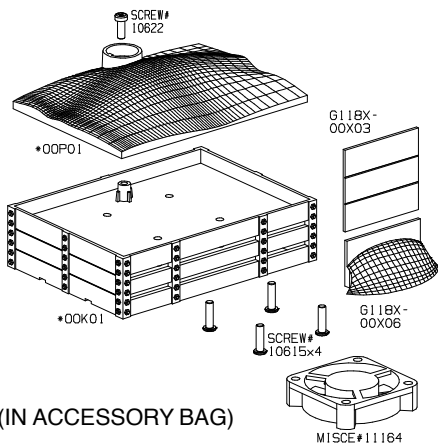

Oil / Coal Bunker Assembly

1. 85093/86093 (IN ACCESSORY BAG)
   - 85094/86094
   - 85095/86095
   - 85096/86096
   - 85097/86097
   - 85098/86098
2. MISCE#11164
   (ONLY INCLUDED IN DCC SOUND VERSION)