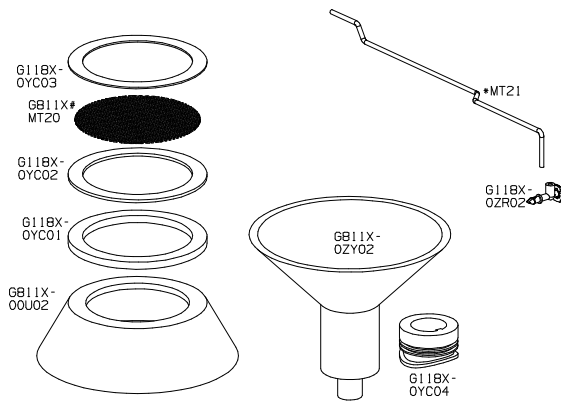

Stack Assembly

1:20.3 Large Scale
2 Truck Climax

- 85093/86093
- 85094/86094 (IN ACCESSORY BAG)
- 85095/86095 (IN ACCESSORY BAG)
- 85096/86096 (IN ACCESSORY BAG)
- 85097/86097 (IN ACCESSORY BAG)
- 85098/86098 (IN ACCESSORY BAG)

- 85093/86093 (IN ACCESSORY BAG)
- 85094/86094 (IN ACCESSORY BAG)
- 85095/86095 (IN ACCESSORY BAG)
- 85096/86096
- 85097/86097 (IN ACCESSORY BAG)
- 85098/86098 (IN ACCESSORY BAG)

- 85093/86093 (IN ACCESSORY BAG)
- 85094/86094
- 85095/86095
- 85096/86096 (IN ACCESSORY BAG)
- 85097/86097
- 85098/86098

Oil / Coal Bunker Assembly

- 85093/86093 (IN ACCESSORY BAG)
 - 85094/86094
 - 85095/86095
 - 85096/86096
 - 85097/86097
 - 85098/86098
- MISCE#11164
(ONLY INCLUDED IN DCC SOUND VERSION)

- 85093/86093
 - 85094/86094 (IN ACCESSORY BAG)
 - 85095/86095 (IN ACCESSORY BAG)
 - 85096/86096 (IN ACCESSORY BAG)
 - 85097/86097 (IN ACCESSORY BAG)
 - 85098/86098 (IN ACCESSORY BAG)
- MISCE#11164
(ONLY INCLUDED IN DCC SOUND VERSION)