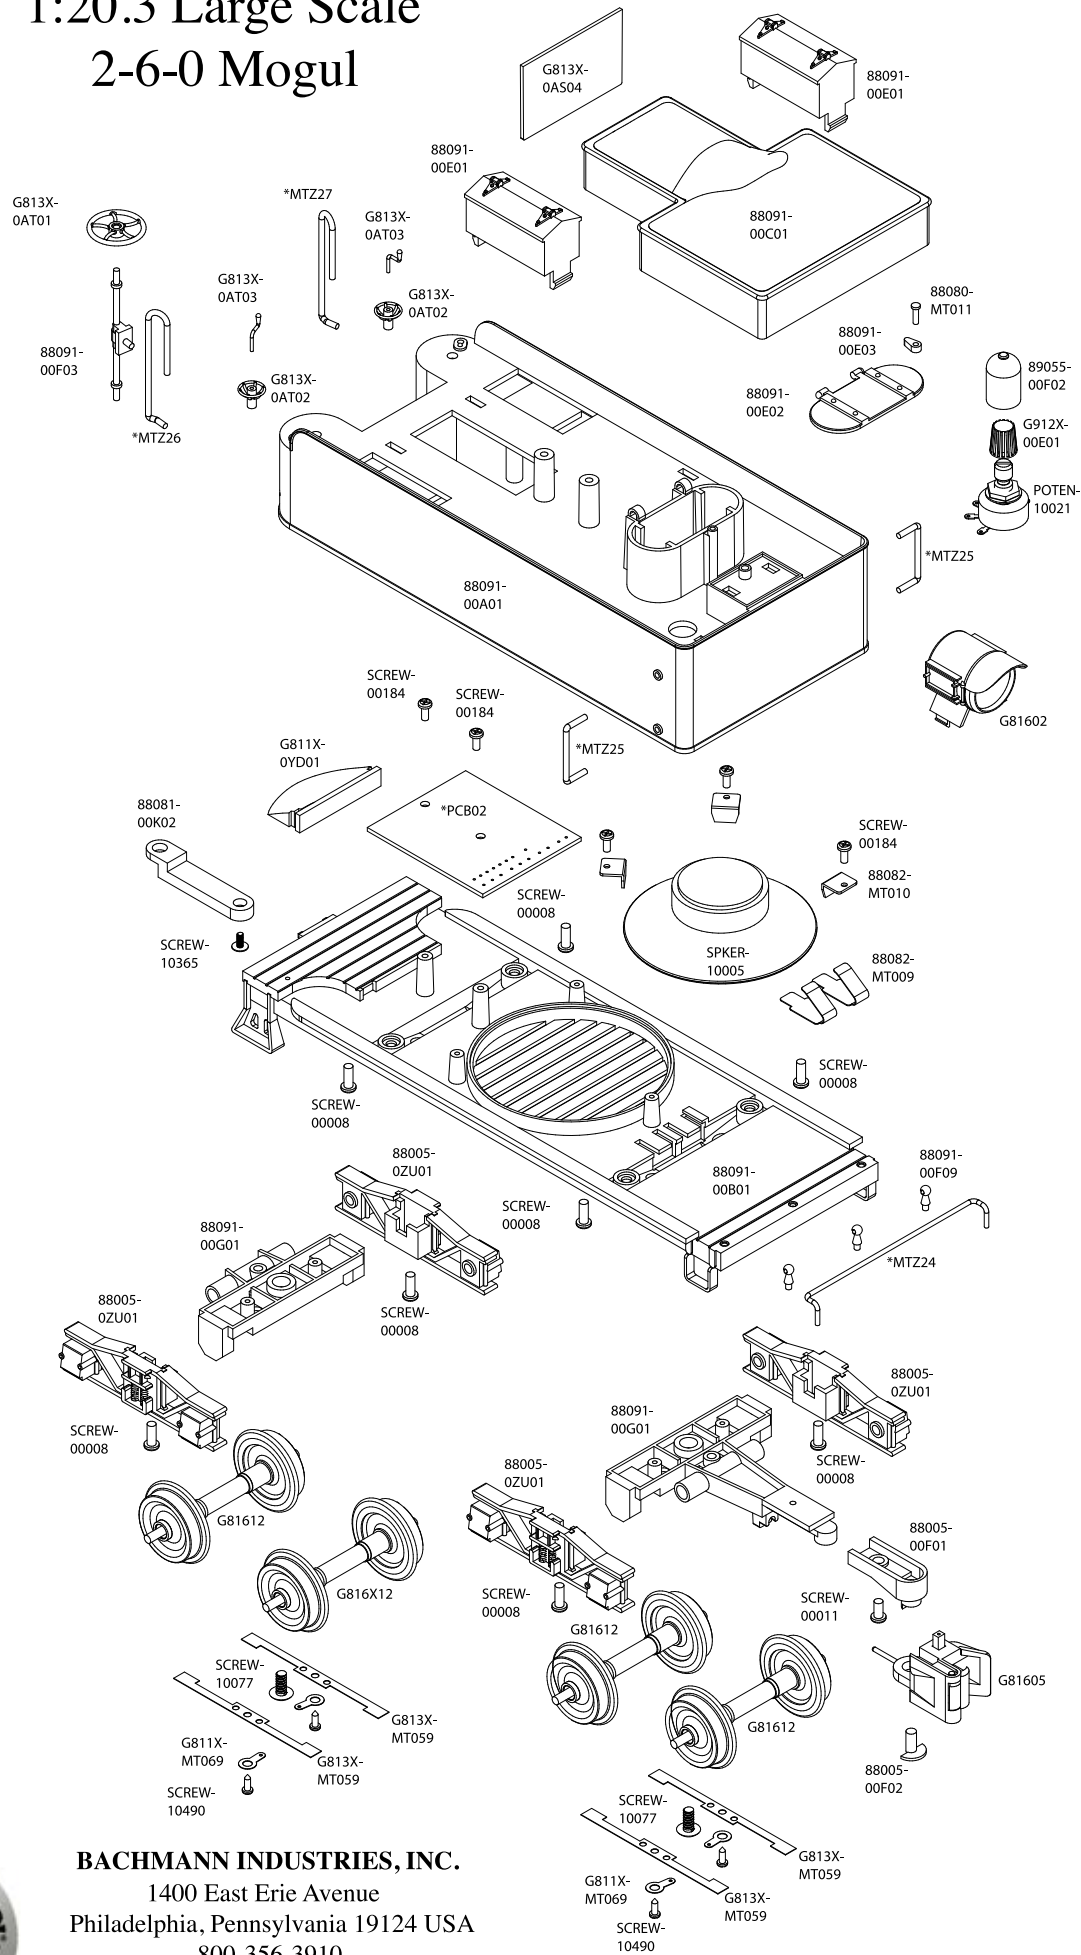

# Tender and Track/Wheel Assembly

1:20.3 Large Scale  
2-6-0 Mogul

**BACHMANN INDUSTRIES, INC.**  
1400 East Erie Avenue  
Philadelphia, Pennsylvania 19124 USA  
800-356-3910  
www.bachmanntrains.com  
Printed in China

G816X-IS002