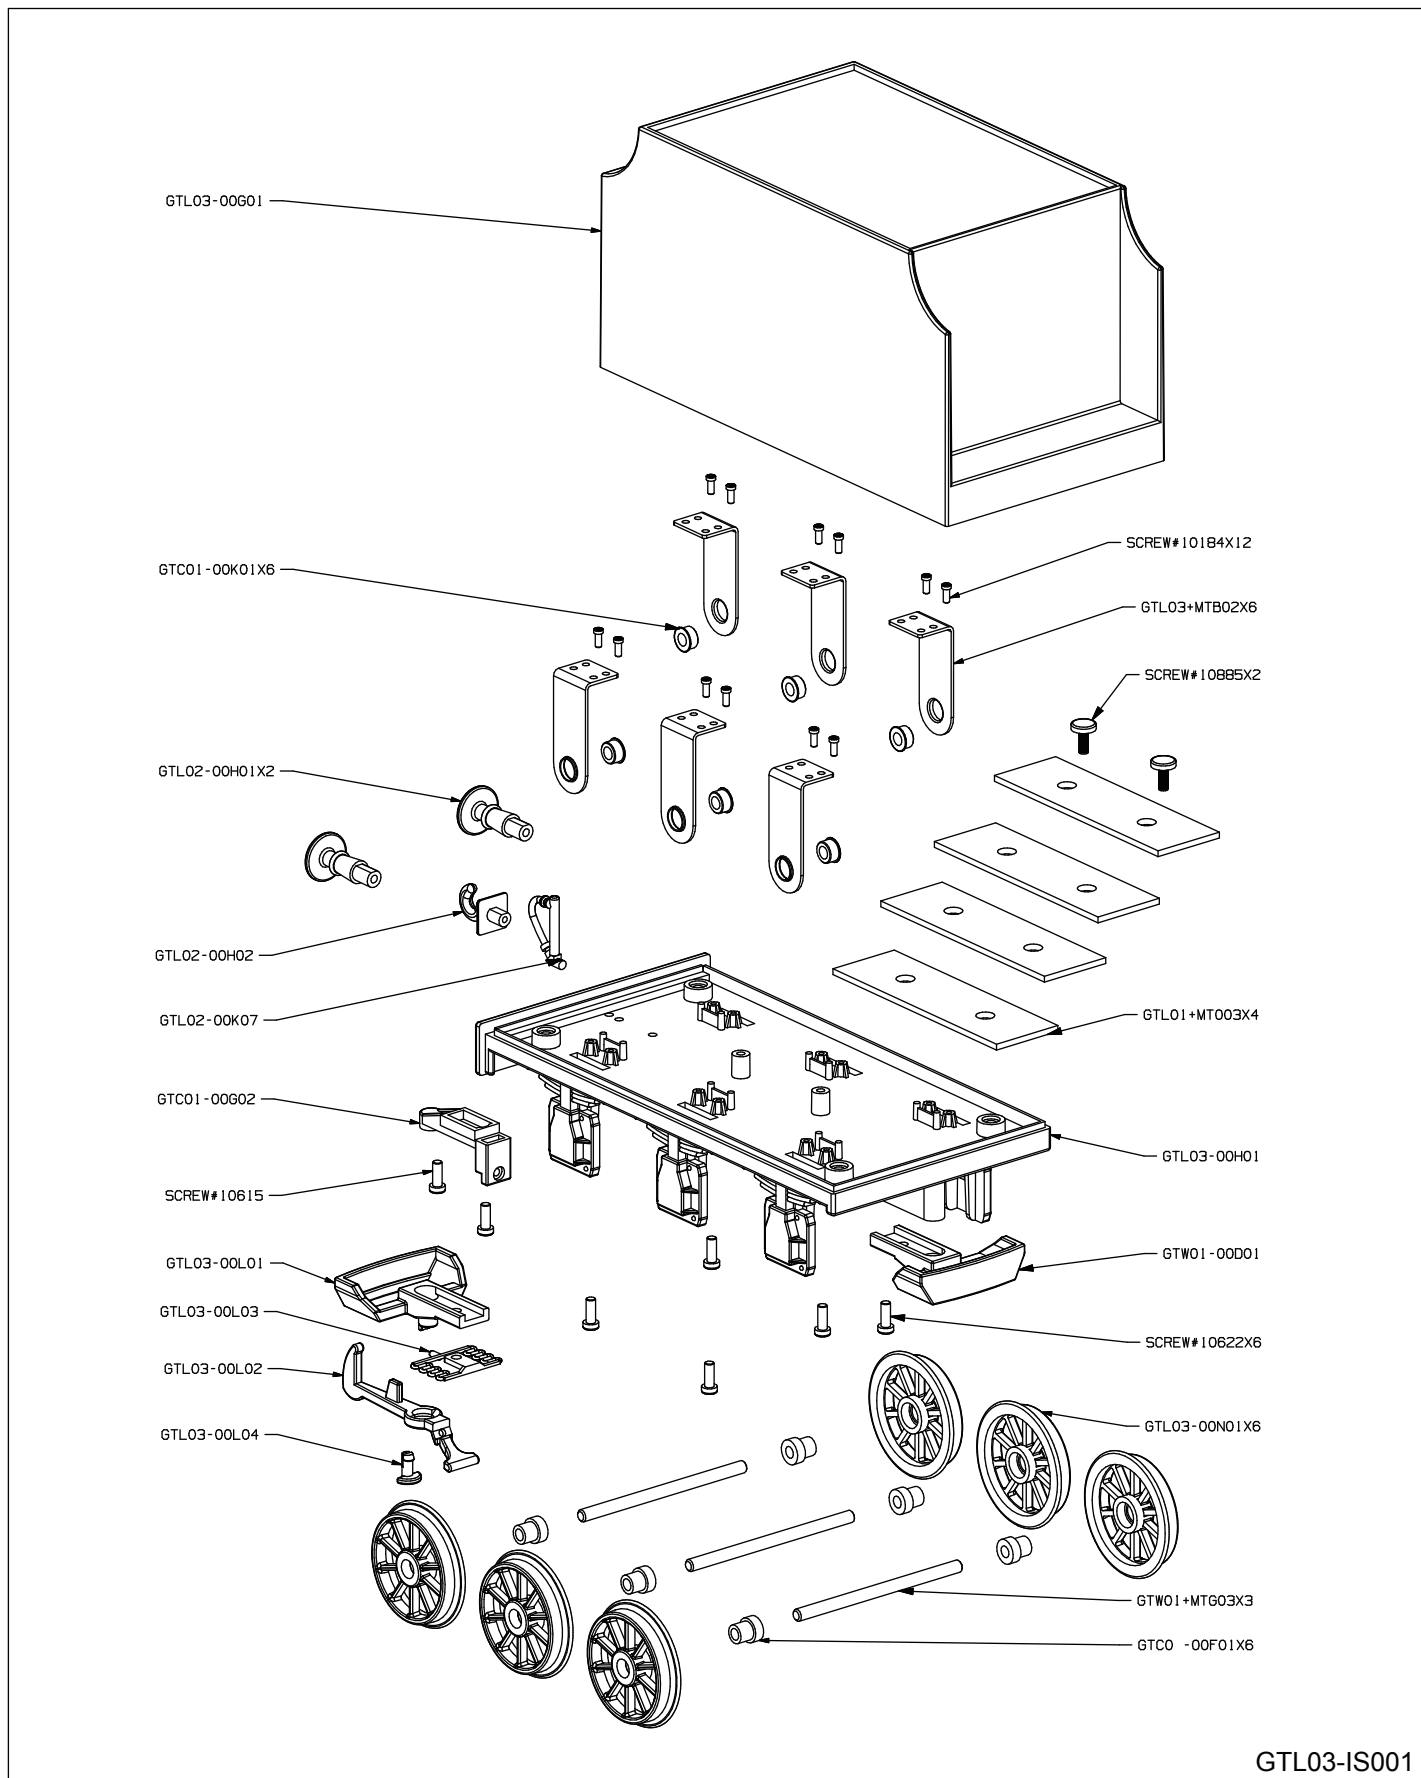

91403 JAMES THE RED ENGINE

GTL03-IS001

Direct inquiries to:
Attention: Service Department
Bachmann Industries, Inc.
 1400 East Erie Avenue
 Philadelphia, PA 19124
 USA

Telephone:
 800-356-3910 (toll free within the
 United States and Canada only)