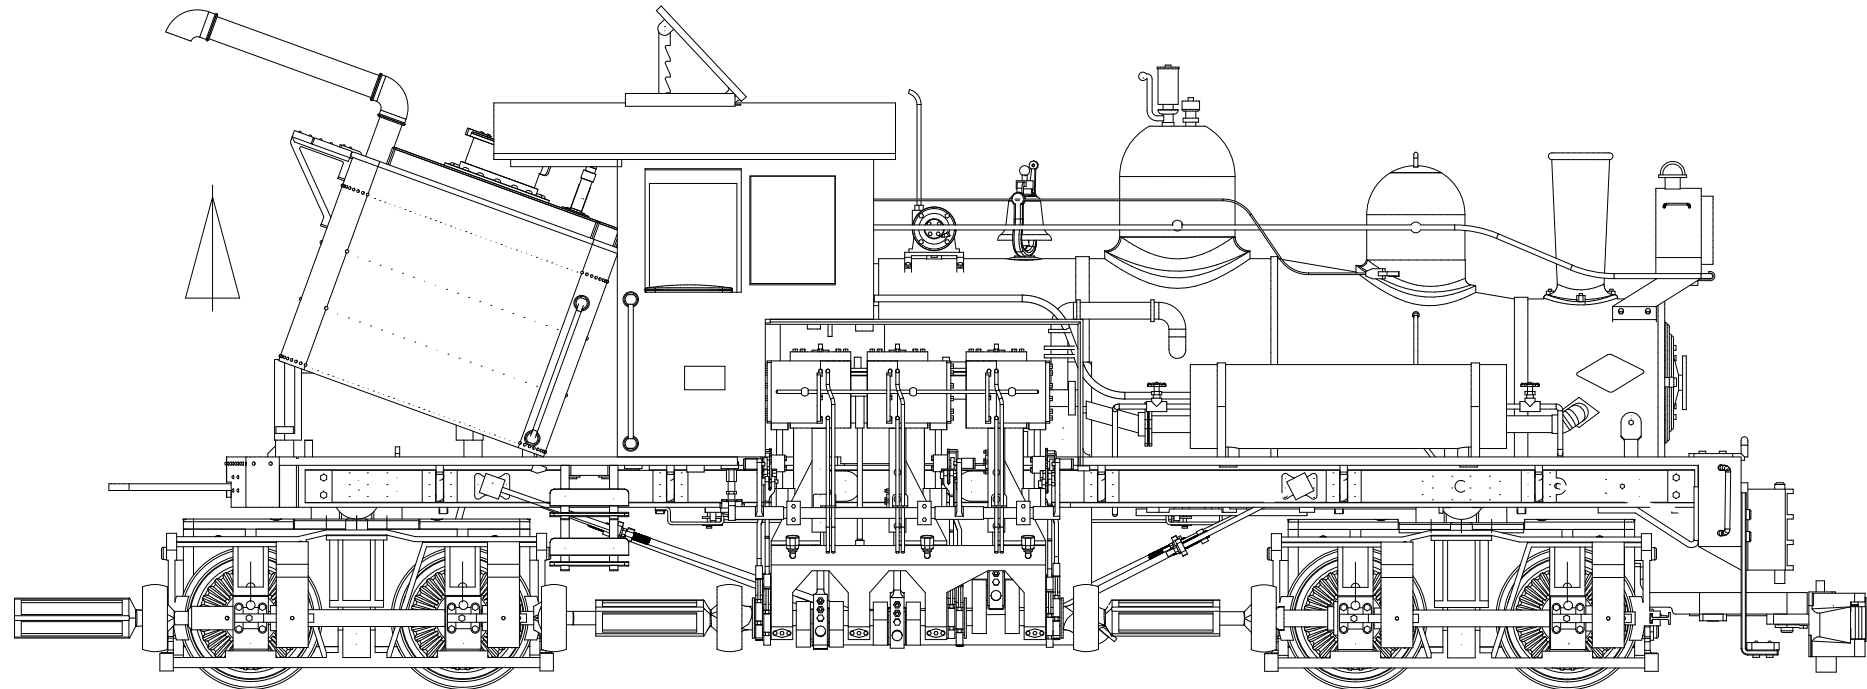

3. CAREFULLY LIFT UP THE COAL/OIL BUNKER FROM THE RUNNING BOARDS THIS WILL NOW EXPOSE ALL THE PRINTED CIRCUIT BOARDS