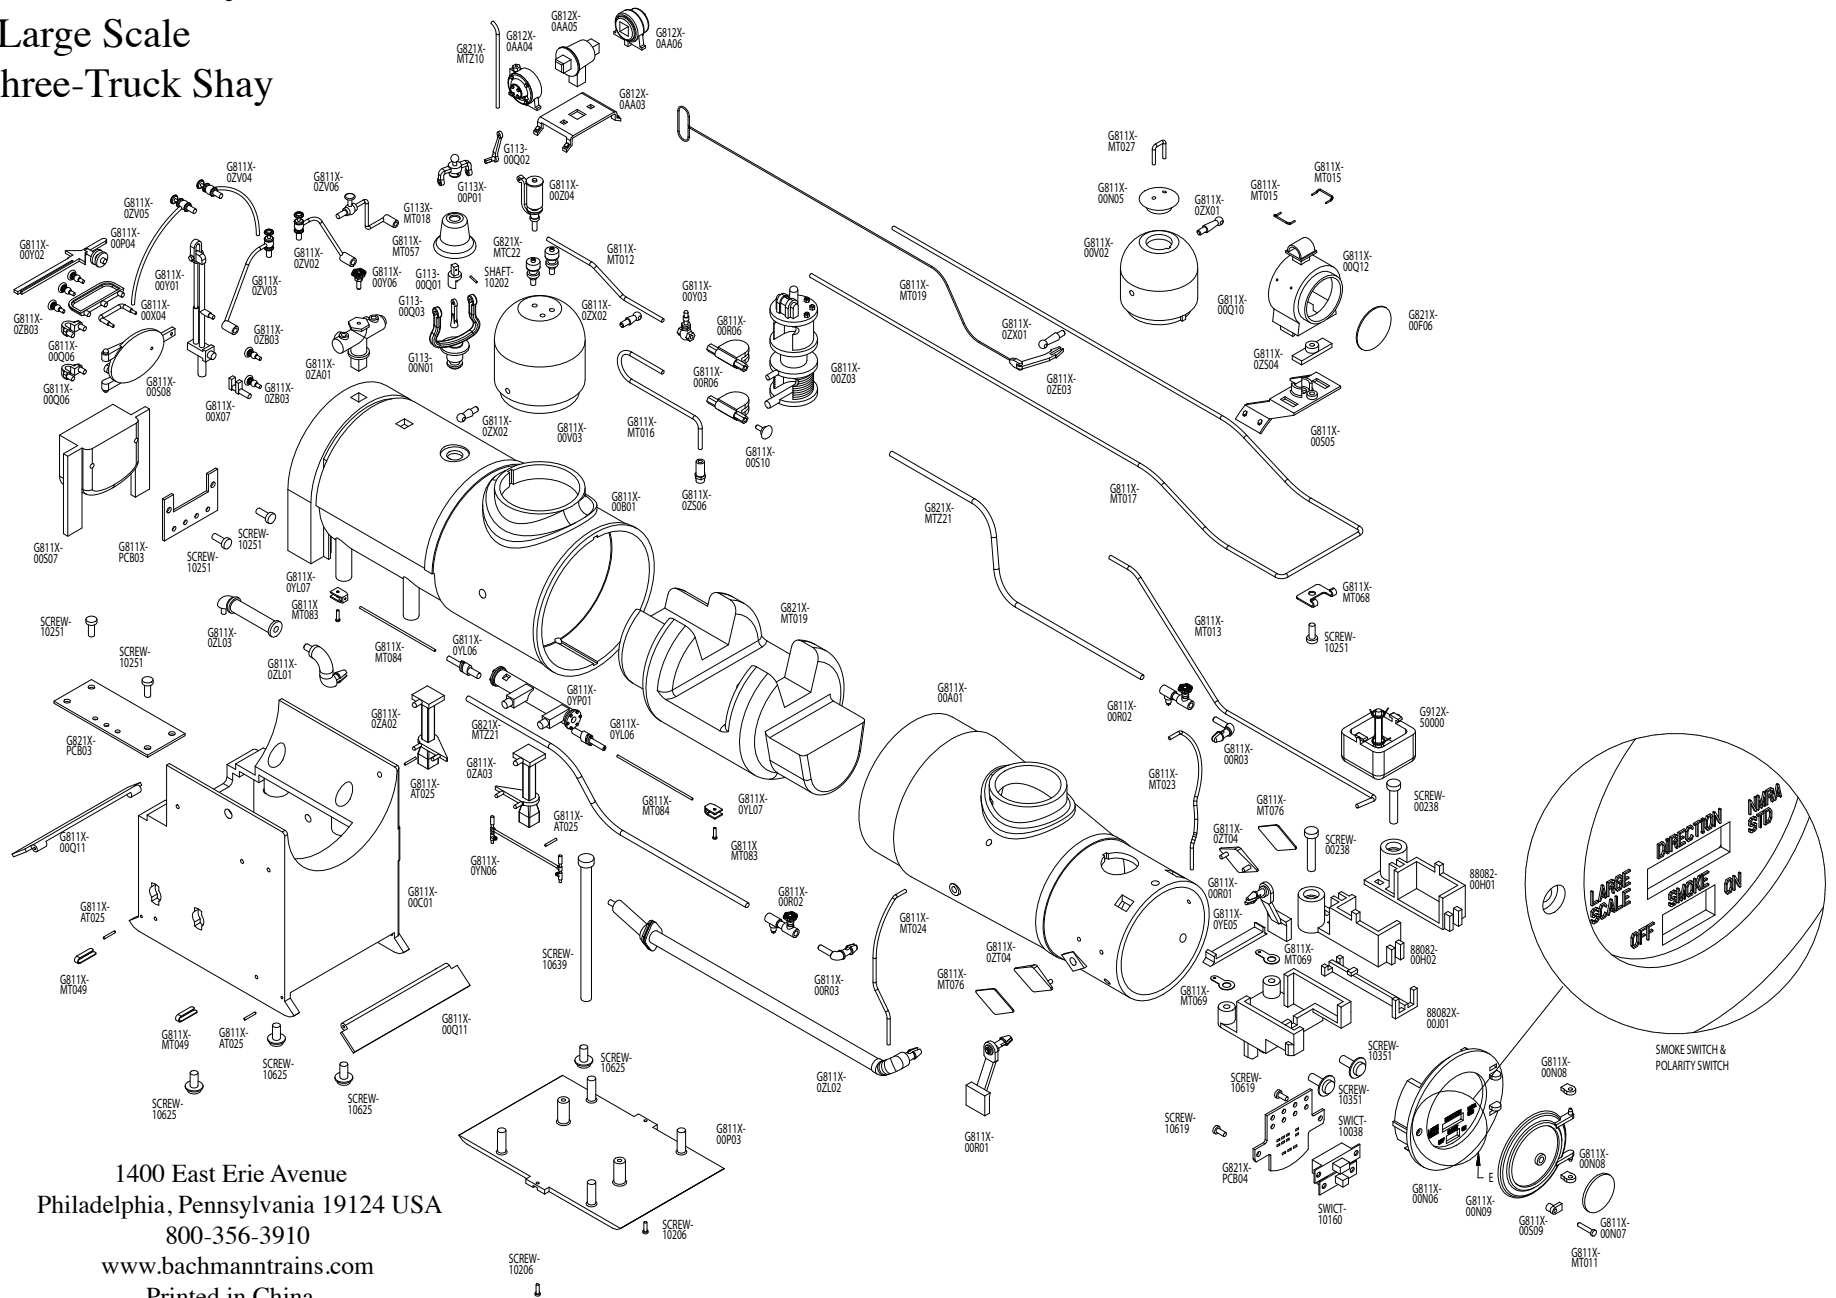

# Boiler Assembly

1:20.3 Large Scale  
55 Ton Three-Track Shay

1400 East Erie Avenue  
Philadelphia, Pennsylvania 19124 USA  
800-356-3910  
www.bachmantrains.com  
Printed in China

# Stack Assembly

1:20.3 Large Scale  
55 Ton Three-Truck Shay

**BACHMANN INDUSTRIES, INC.**  
1400 East Erie Avenue  
Philadelphia, Pennsylvania 19124 USA  
800-356-3910  
www.bachmanntrains.com  
Printed in China

# Steel Cab Assembly

1:20.3 Large Scale  
55 Ton Three-Truck Shay

82496  
82498  
82697  
82698  
82499

**BACHMANN INDUSTRIES, INC.**  
1400 East Erie Avenue  
Philadelphia, Pennsylvania 19124 USA  
800-356-3910  
www.bachmanntrains.com  
Printed in China

# DCC Wiring Connection

1:20.3 Large Scale  
55 Ton Three-Truck Shay