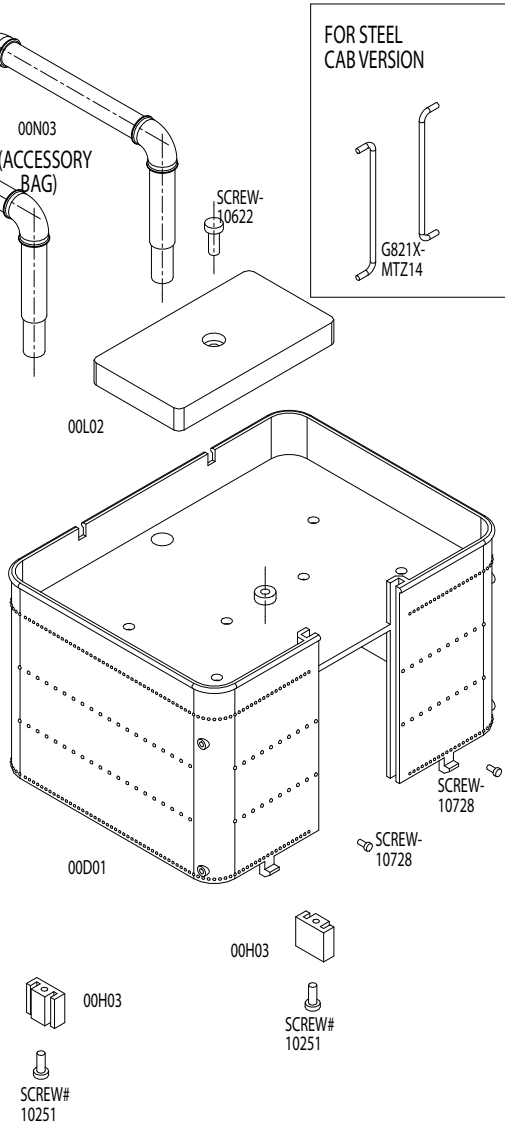

FOR WOOD CAB VERSION
G811X# OZX03
G811X# MTZ18