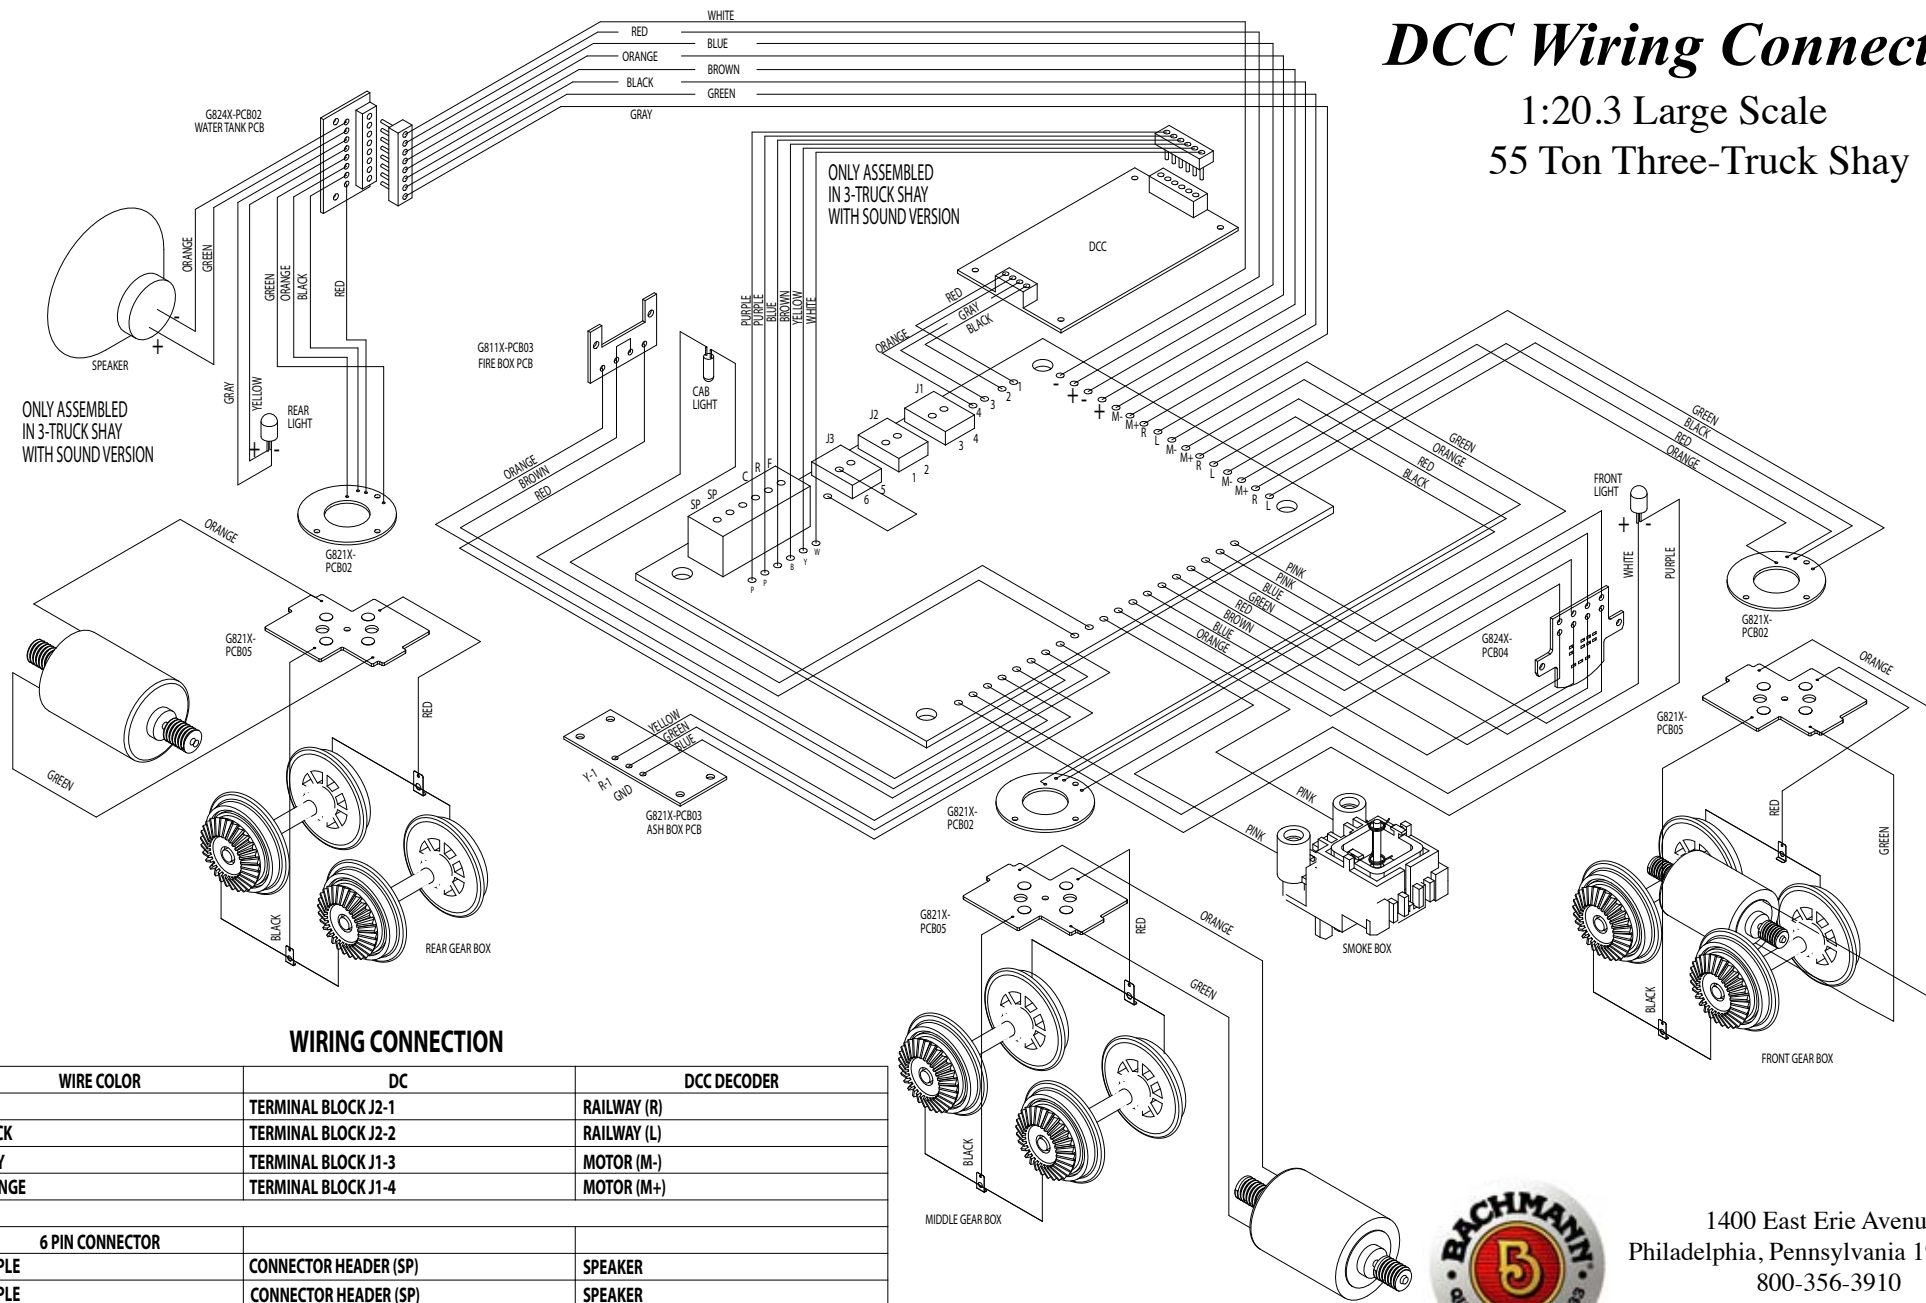

1. CAREFULLY UNSCREW THE COAL/OIL BUNKER UNDER THE RUNNING BOARDS

3. CAREFULLY LIFT UP THE COAL/OIL BUNKER FROM THE RUNNING BOARDS THIS WILL NOW EXPOSE ALL THE PRINTED CIRCUIT BOARDS

# DC Wiring Connection

1:20.3 Large Scale  
55 Ton Three-Truck Shay

1400 East Erie Avenue  
Philadelphia, Pennsylvania 19124 USA  
800-356-3910  
www.bachmantrains.com  
Printed in China

# DCC Wiring Connection

1:20.3 Large Scale  
55 Ton Three-Truck Shay