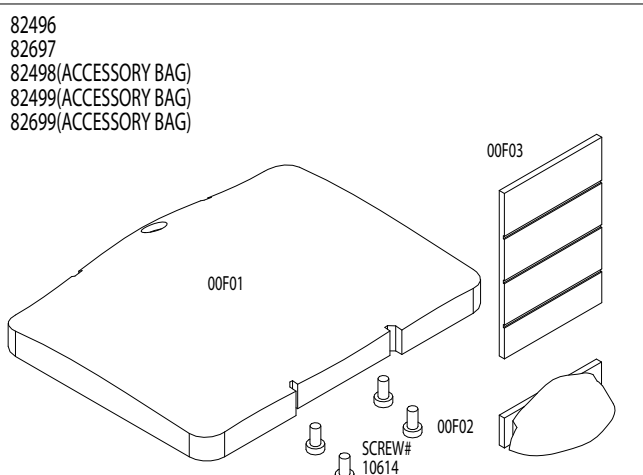

Oil/Coal Bunker Assembly

1:20.3 Large Scale
55 Ton Three-Truck Shay

FOR STEEL CAB VERSION
G821X-MTZ14