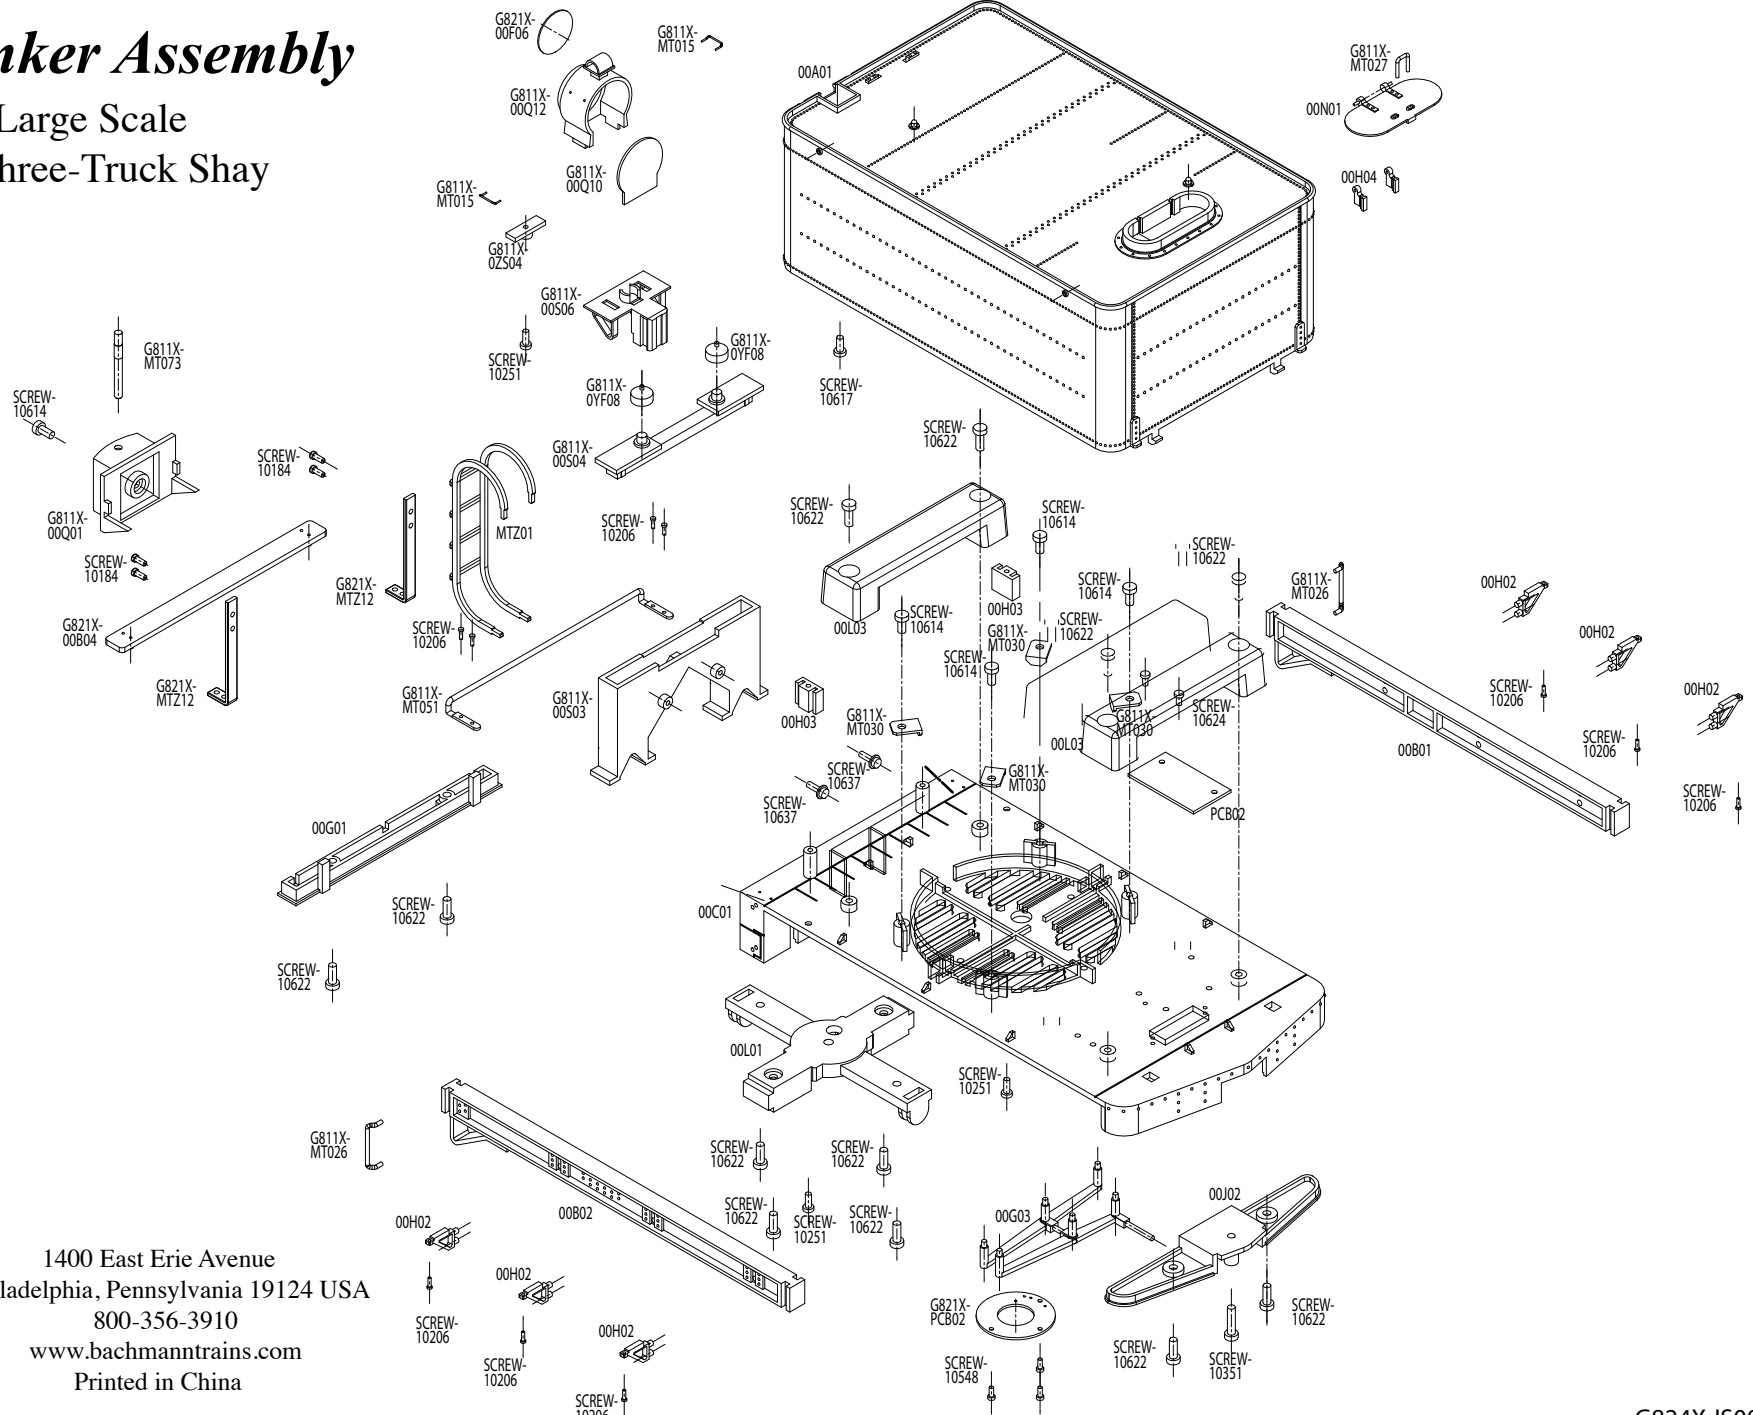

Water Bunker Assembly

1:20.3 Large Scale
55 Ton Three-Truck Shay

1400 East Erie Avenue
Philadelphia, Pennsylvania 19124 USA
800-356-3910
www.bachmantrains.com
Printed in China