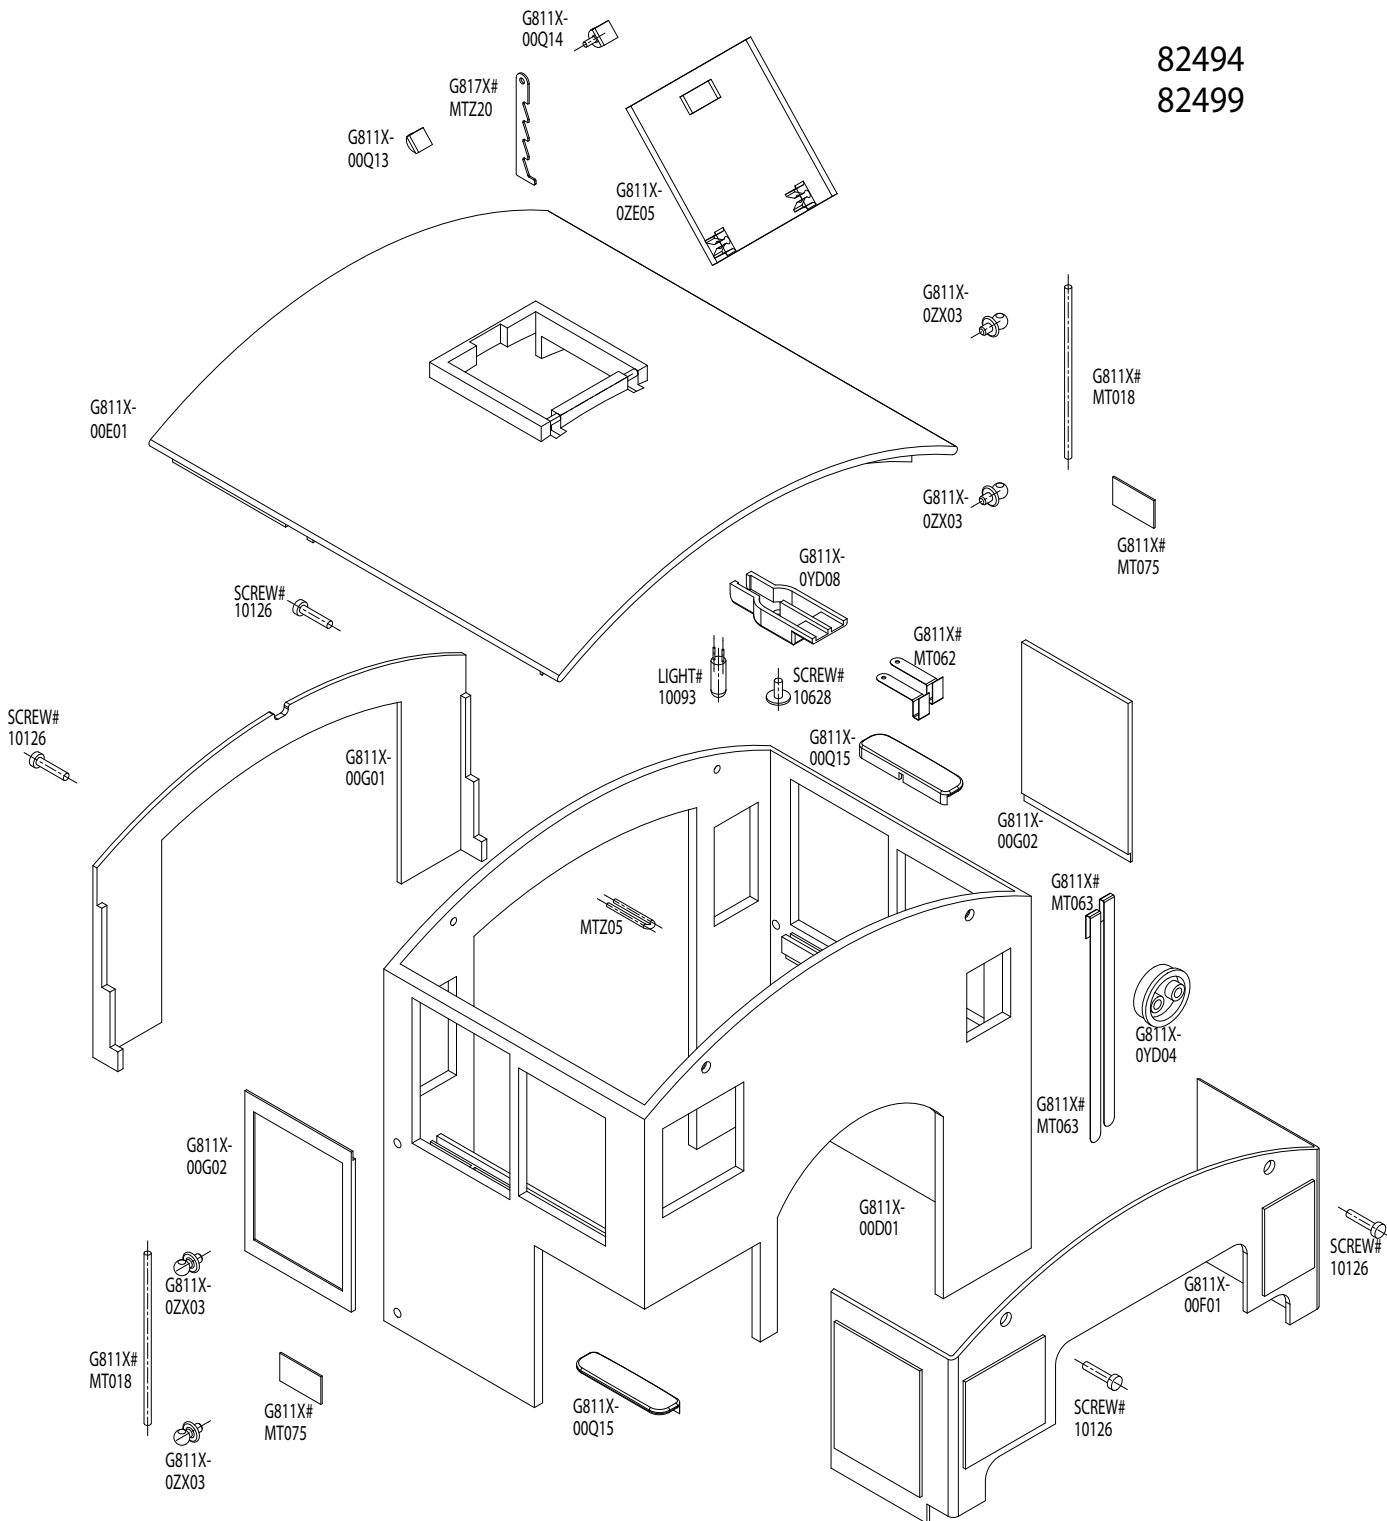

Wood Cab Assembly

1:20.3 Large Scale
55 Ton Three-Truck Shay

82494
82499

BACHMANN INDUSTRIES, INC.
1400 East Erie Avenue
Philadelphia, Pennsylvania 19124 USA
800-356-3910
www.bachmanntrains.com
Printed in China