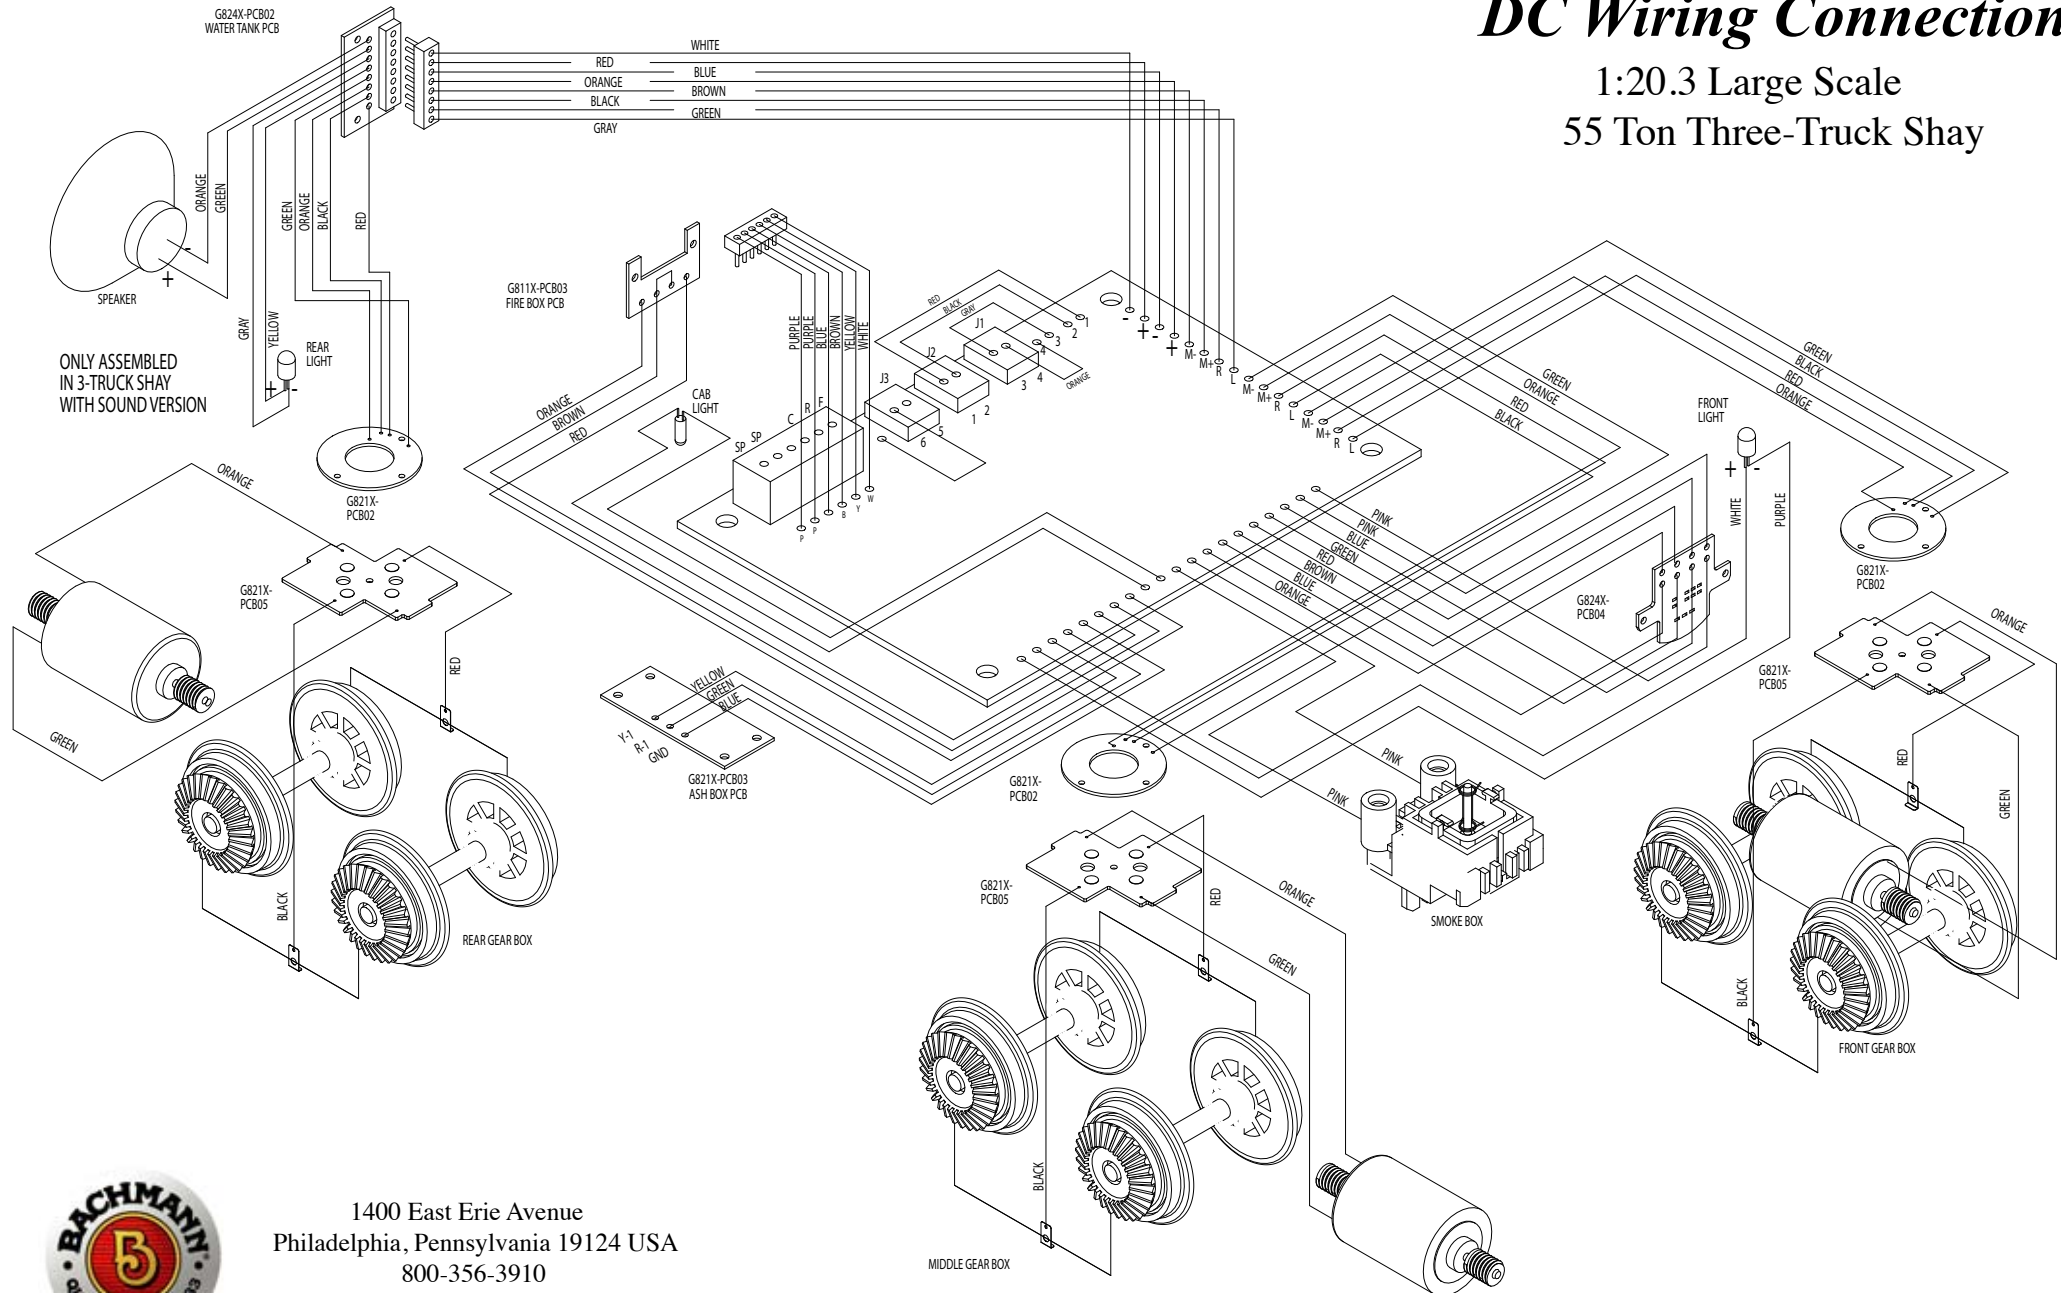

DC Wiring Connection

1:20.3 Large Scale
55 Ton Three-Truck Shay

1400 East Erie Avenue
Philadelphia, Pennsylvania 19124 USA
800-356-3910
www.bachmantrains.com
Printed in China