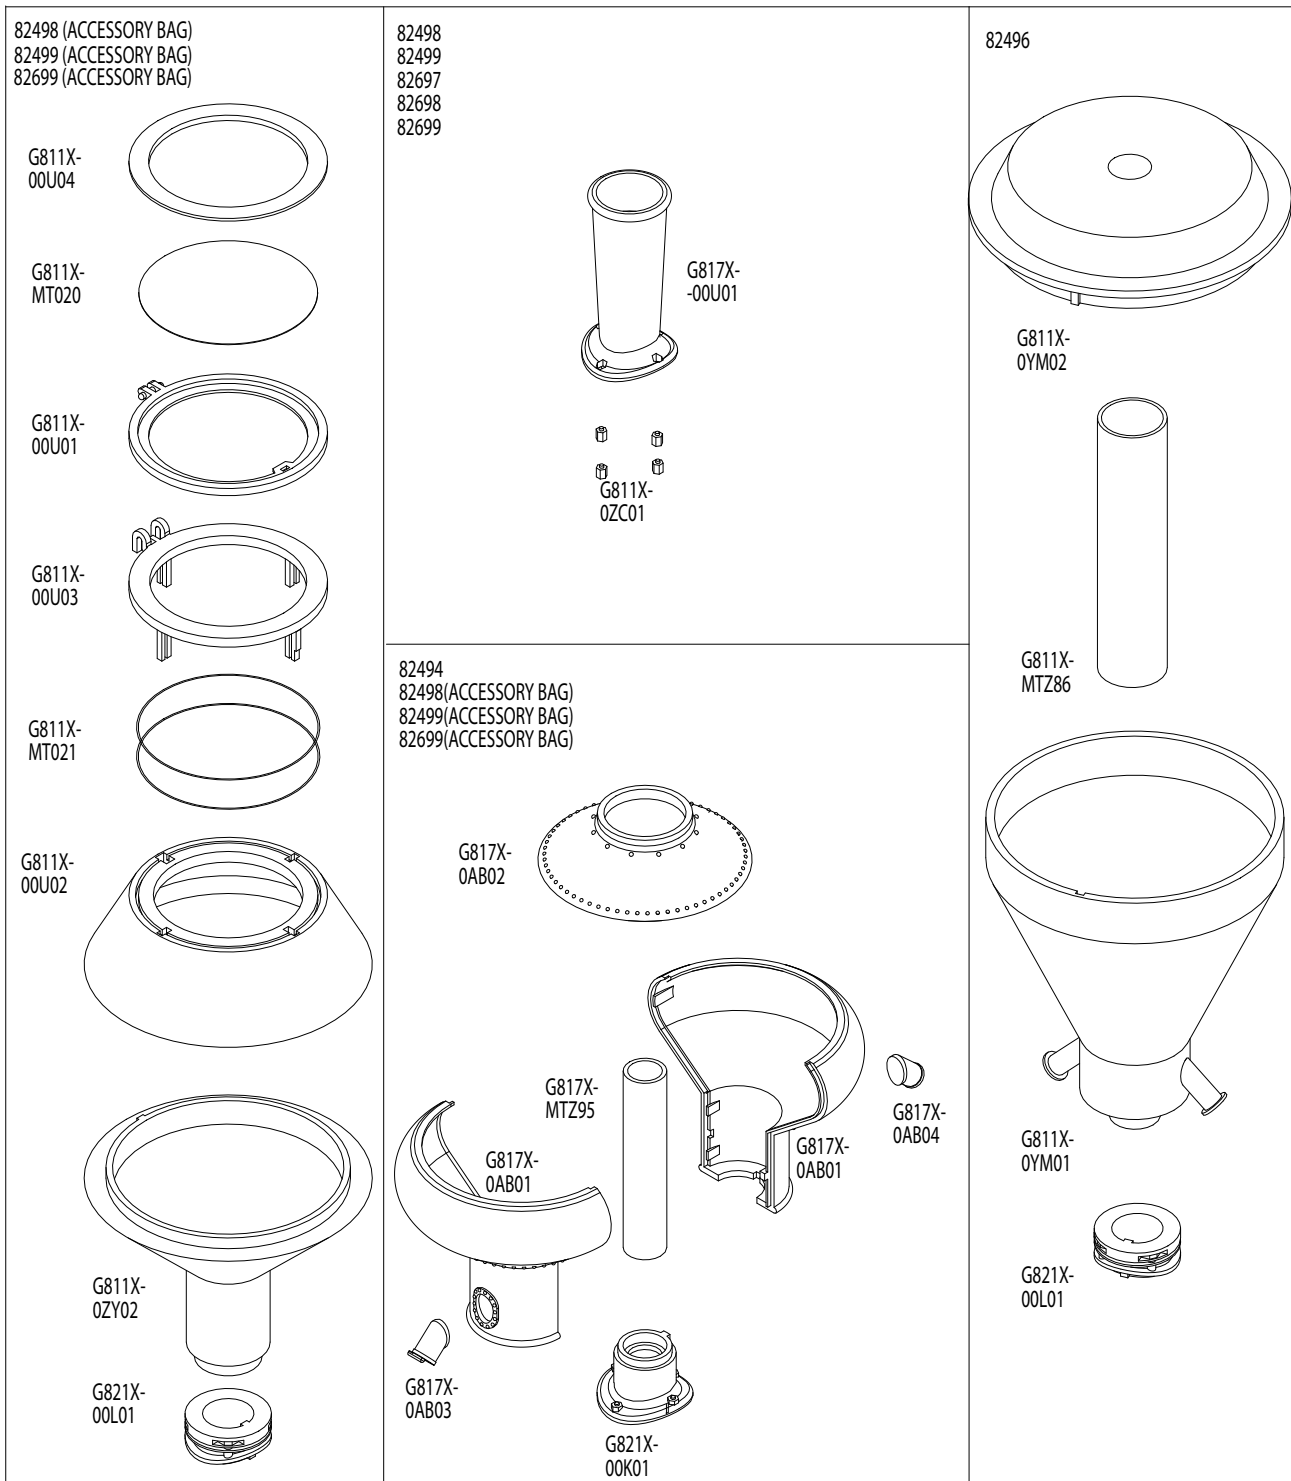

Stack Assembly

1:20.3 Large Scale
55 Ton Three-Truck Shay

BACHMANN INDUSTRIES, INC.
1400 East Erie Avenue
Philadelphia, Pennsylvania 19124 USA
800-356-3910
www.bachmanntrains.com
Printed in China