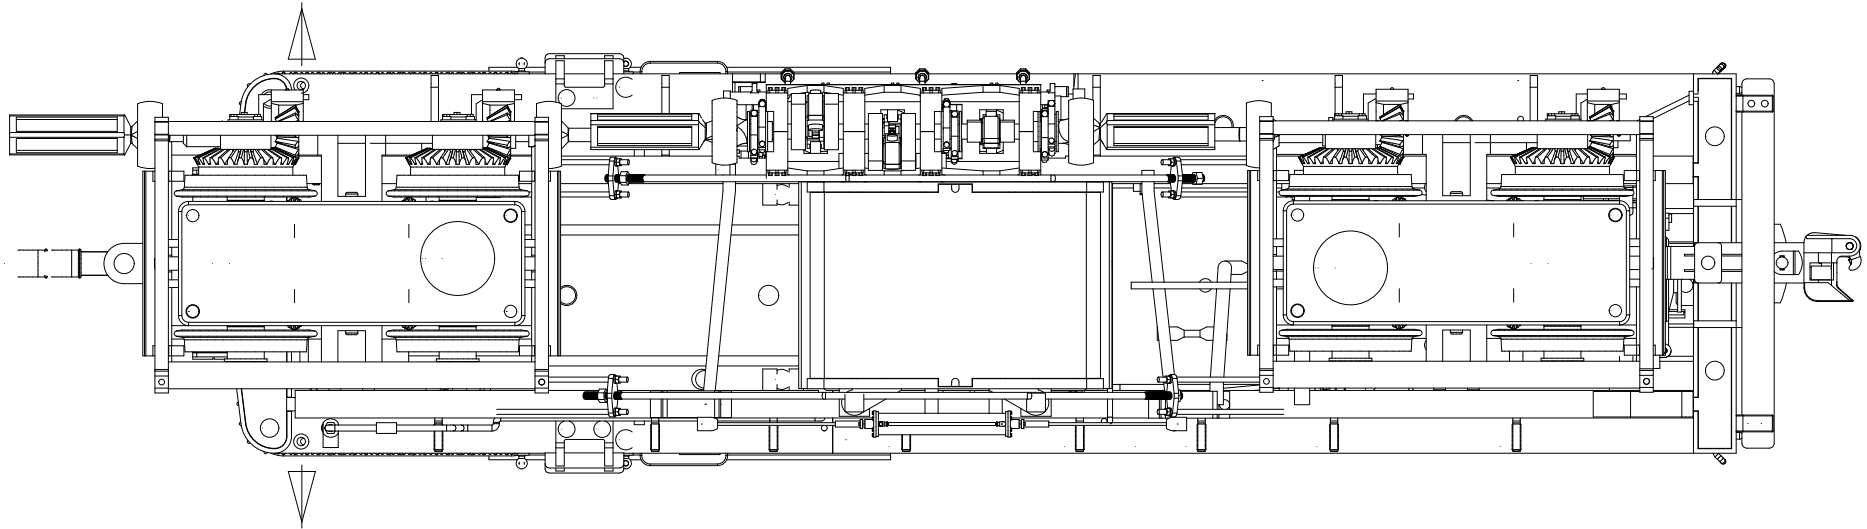

# Front Gear Box Assembly

1:20.3 Large Scale  
55 Ton Three-Truck Shay

**BACHMANN INDUSTRIES, INC.**  
1400 East Erie Avenue  
Philadelphia, Pennsylvania 19124 USA  
800-356-3910  
www.bachmanntrains.com  
Printed in China