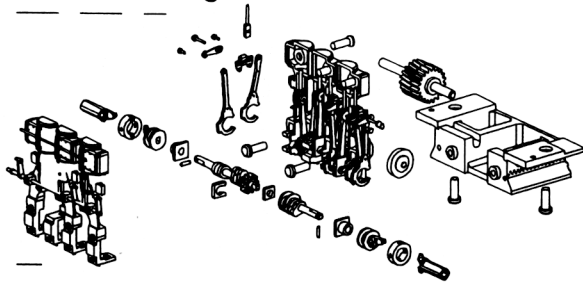

H81904
WATER TANK
ASSEMBLY

H81905
PCB01
ASSEMBLY
WITH DCC
SOCKET

H81906
WATER TANK
CHASSIS
ASSEMBLY

H81907
REAR TRUCK
ASSEMBLY

H81908
CYLINDER & ASHPAN
ASSEMBLY

H81902
CAB
ASSEMBLY

H81903
BUNKER &
COAL LOAD
ASSEMBLY

H81909
MIDDLE TRUCK
ASSEMBLY

BULB

H81901
BOILER
ASSEMBLY

H81911
LOCO CHASSIS
ASSEMBLY

H81910
FRONT TRUCK
ASSEMBLY