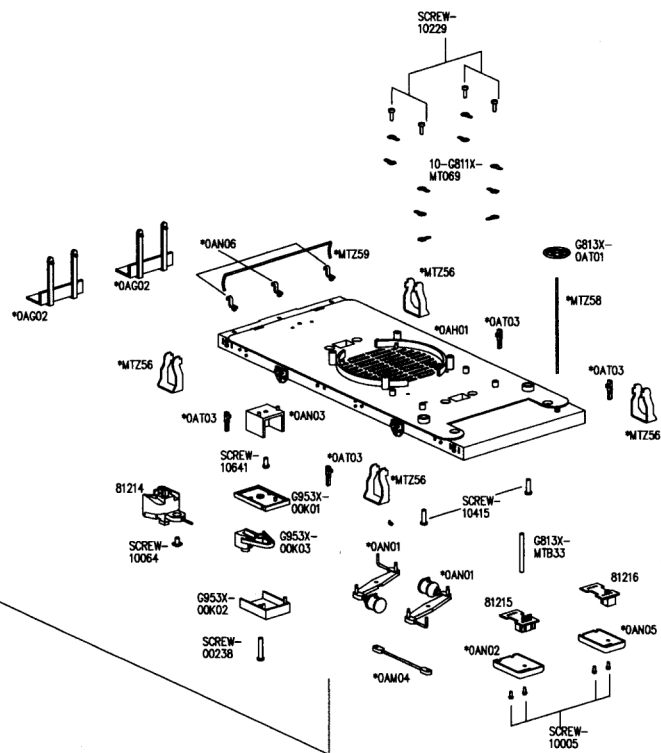

Tender and Truck/Wheel Assembly

1:20.3 Large Scale

2-8-0 Narrow Gauge Outside Frame Consolidation

BACHMANN INDUSTRIES, INC.
 1400 East Erie Avenue
 Philadelphia, Pennsylvania 19124 USA
 800-356-3910
www.bachmanntrains.com
 Printed in China

DCC Wiring Connection

1:20.3 Large Scale

2-8-0 Narrow Gauge Outside Frame Consolidation

DC Wiring Connection

1:20.3 Large Scale

2-8-0 Narrow Gauge Outside Frame Consolidation

BACHMANN INDUSTRIES, INC.
 1400 East Erie Avenue
 Philadelphia, Pennsylvania 19124 USA
 800-356-3910
www.bachmanntrains.com
 Printed in China