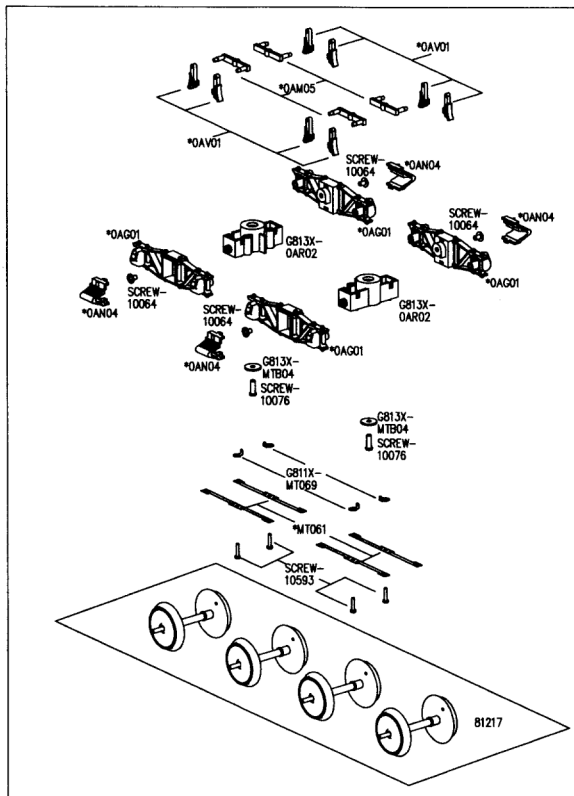

Tender and Truck/Wheel Assembly

1:20.3 Large Scale

2-8-0 Narrow Gauge Outside Frame Consolidation

BACHMANN INDUSTRIES, INC.
 1400 East Erie Avenue
 Philadelphia, Pennsylvania 19124 USA
 800-356-3910
www.bachmanntrains.com
 Printed in China

DCC Wiring Connection

1:20.3 Large Scale

2-8-0 Narrow Gauge Outside Frame Consolidation

DC Wiring Connection

1:20.3 Large Scale

2-8-0 Narrow Gauge Outside Frame Consolidation

BACHMANN INDUSTRIES, INC.
 1400 East Erie Avenue
 Philadelphia, Pennsylvania 19124 USA
 800-356-3910
www.bachmanntrains.com
 Printed in China