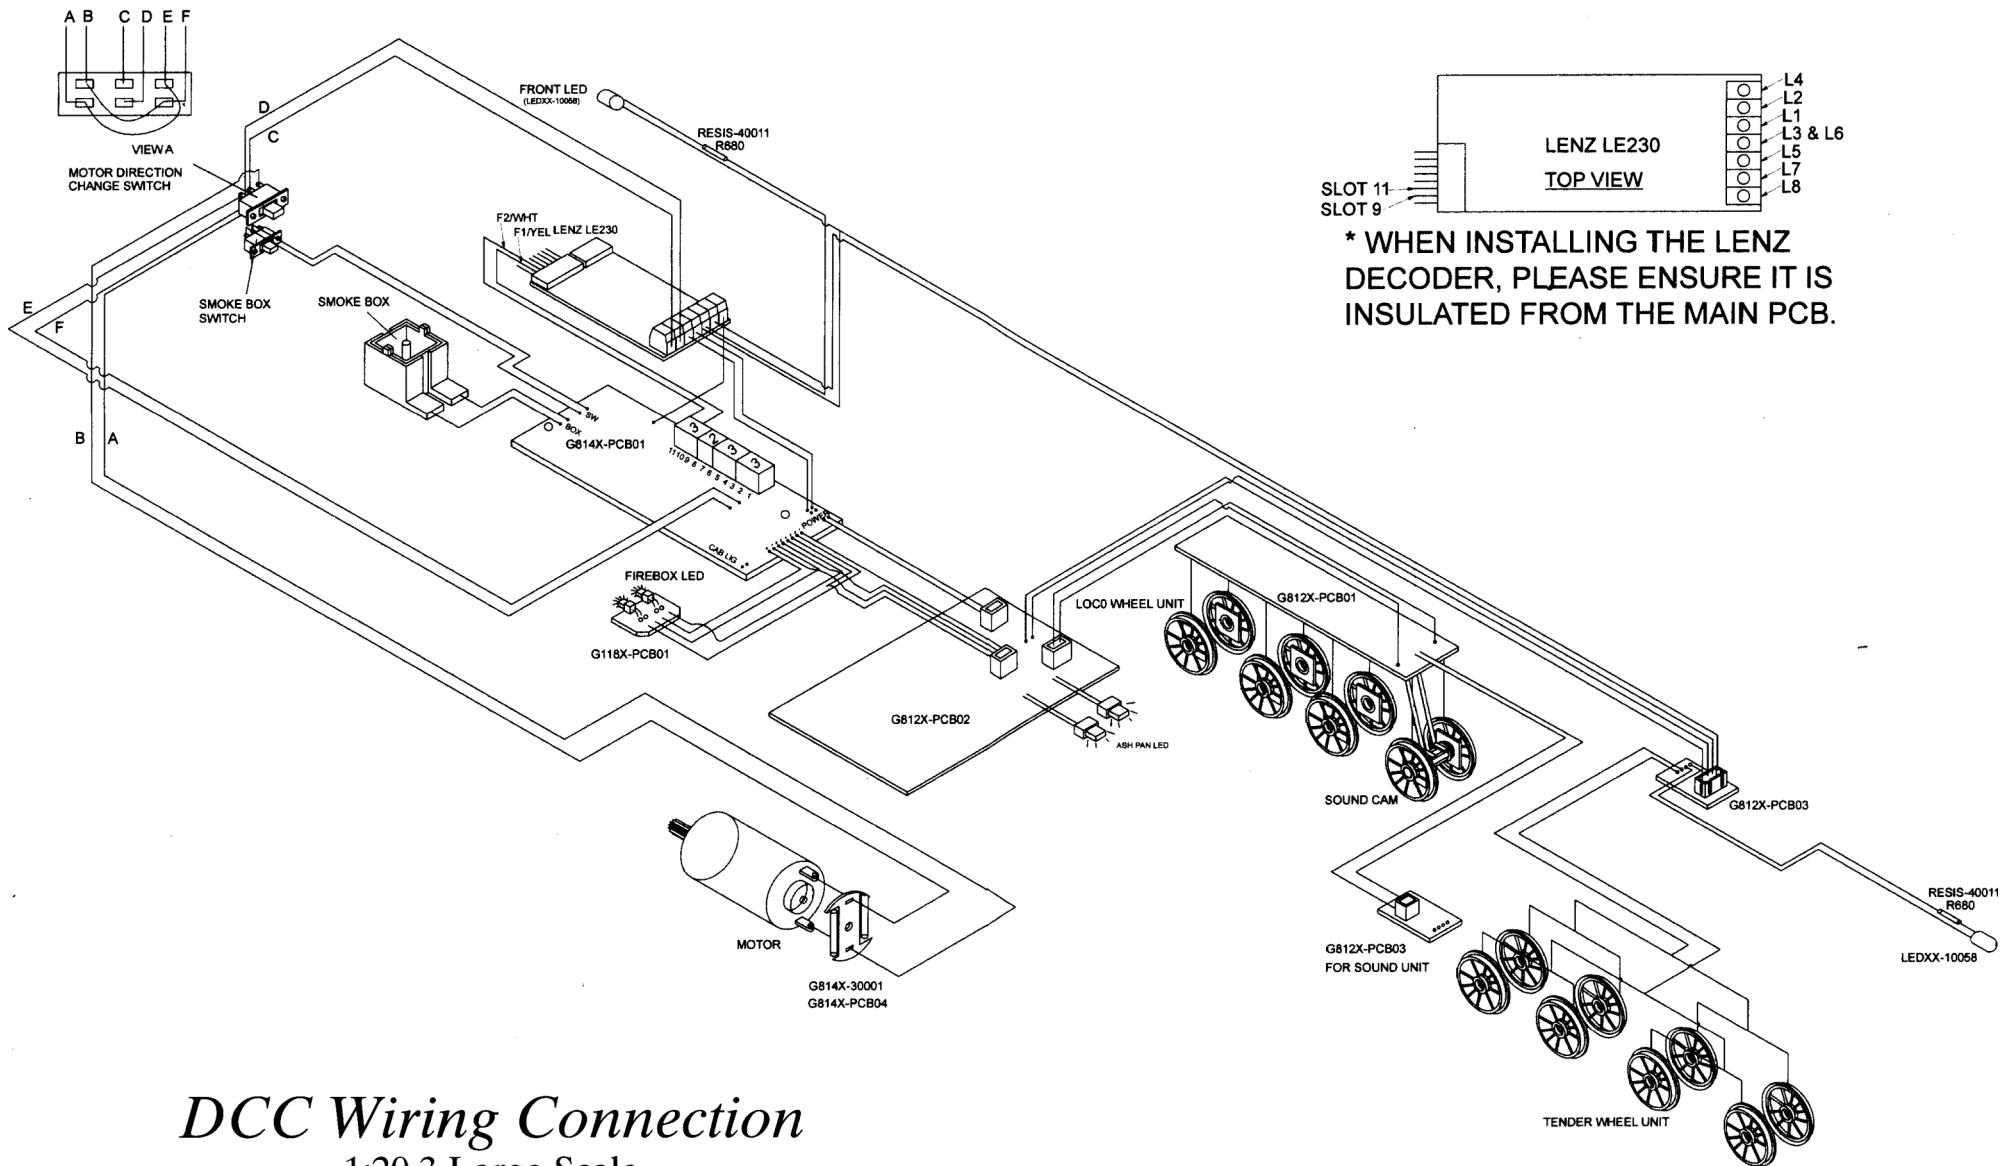

Tender and Truck/Wheel Assembly

1:20.3 Large Scale

2-8-0 Narrow Gauge Outside Frame Consolidation

BACHMANN INDUSTRIES, INC.
 1400 East Erie Avenue
 Philadelphia, Pennsylvania 19124 USA
 800-356-3910
www.bachmanntrains.com
 Printed in China

DCC Wiring Connection

1:20.3 Large Scale

2-8-0 Narrow Gauge Outside Frame Consolidation

DC Wiring Connection

1:20.3 Large Scale

2-8-0 Narrow Gauge Outside Frame Consolidation

BACHMANN INDUSTRIES, INC.
 1400 East Erie Avenue
 Philadelphia, Pennsylvania 19124 USA
 800-356-3910
www.bachmanntrains.com
 Printed in China