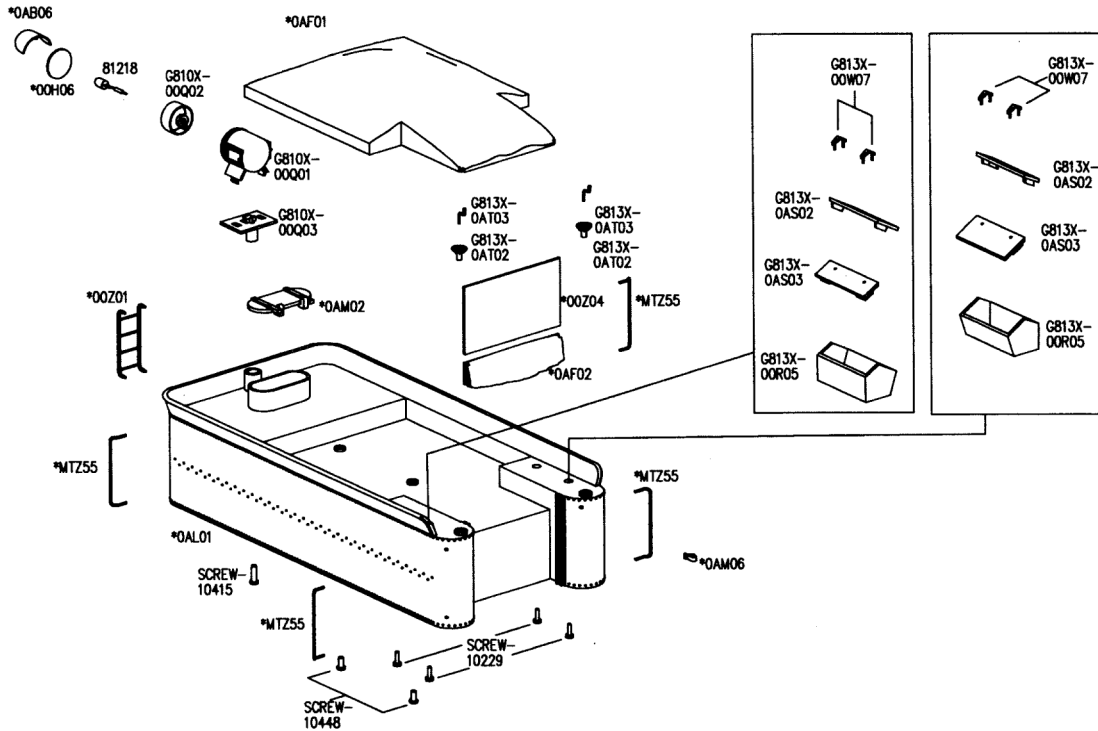

Tender and Truck/Wheel Assembly

1:20.3 Large Scale

2-8-0 Narrow Gauge Outside Frame Consolidation

BACHMANN INDUSTRIES, INC.
 1400 East Erie Avenue
 Philadelphia, Pennsylvania 19124 USA
 800-356-3910
www.bachmanntrains.com
 Printed in China

DCC Wiring Connection

1:20.3 Large Scale

2-8-0 Narrow Gauge Outside Frame Consolidation

DC Wiring Connection

1:20.3 Large Scale

2-8-0 Narrow Gauge Outside Frame Consolidation

BACHMANN INDUSTRIES, INC.
 1400 East Erie Avenue
 Philadelphia, Pennsylvania 19124 USA
 800-356-3910
www.bachmanntrains.com
 Printed in China