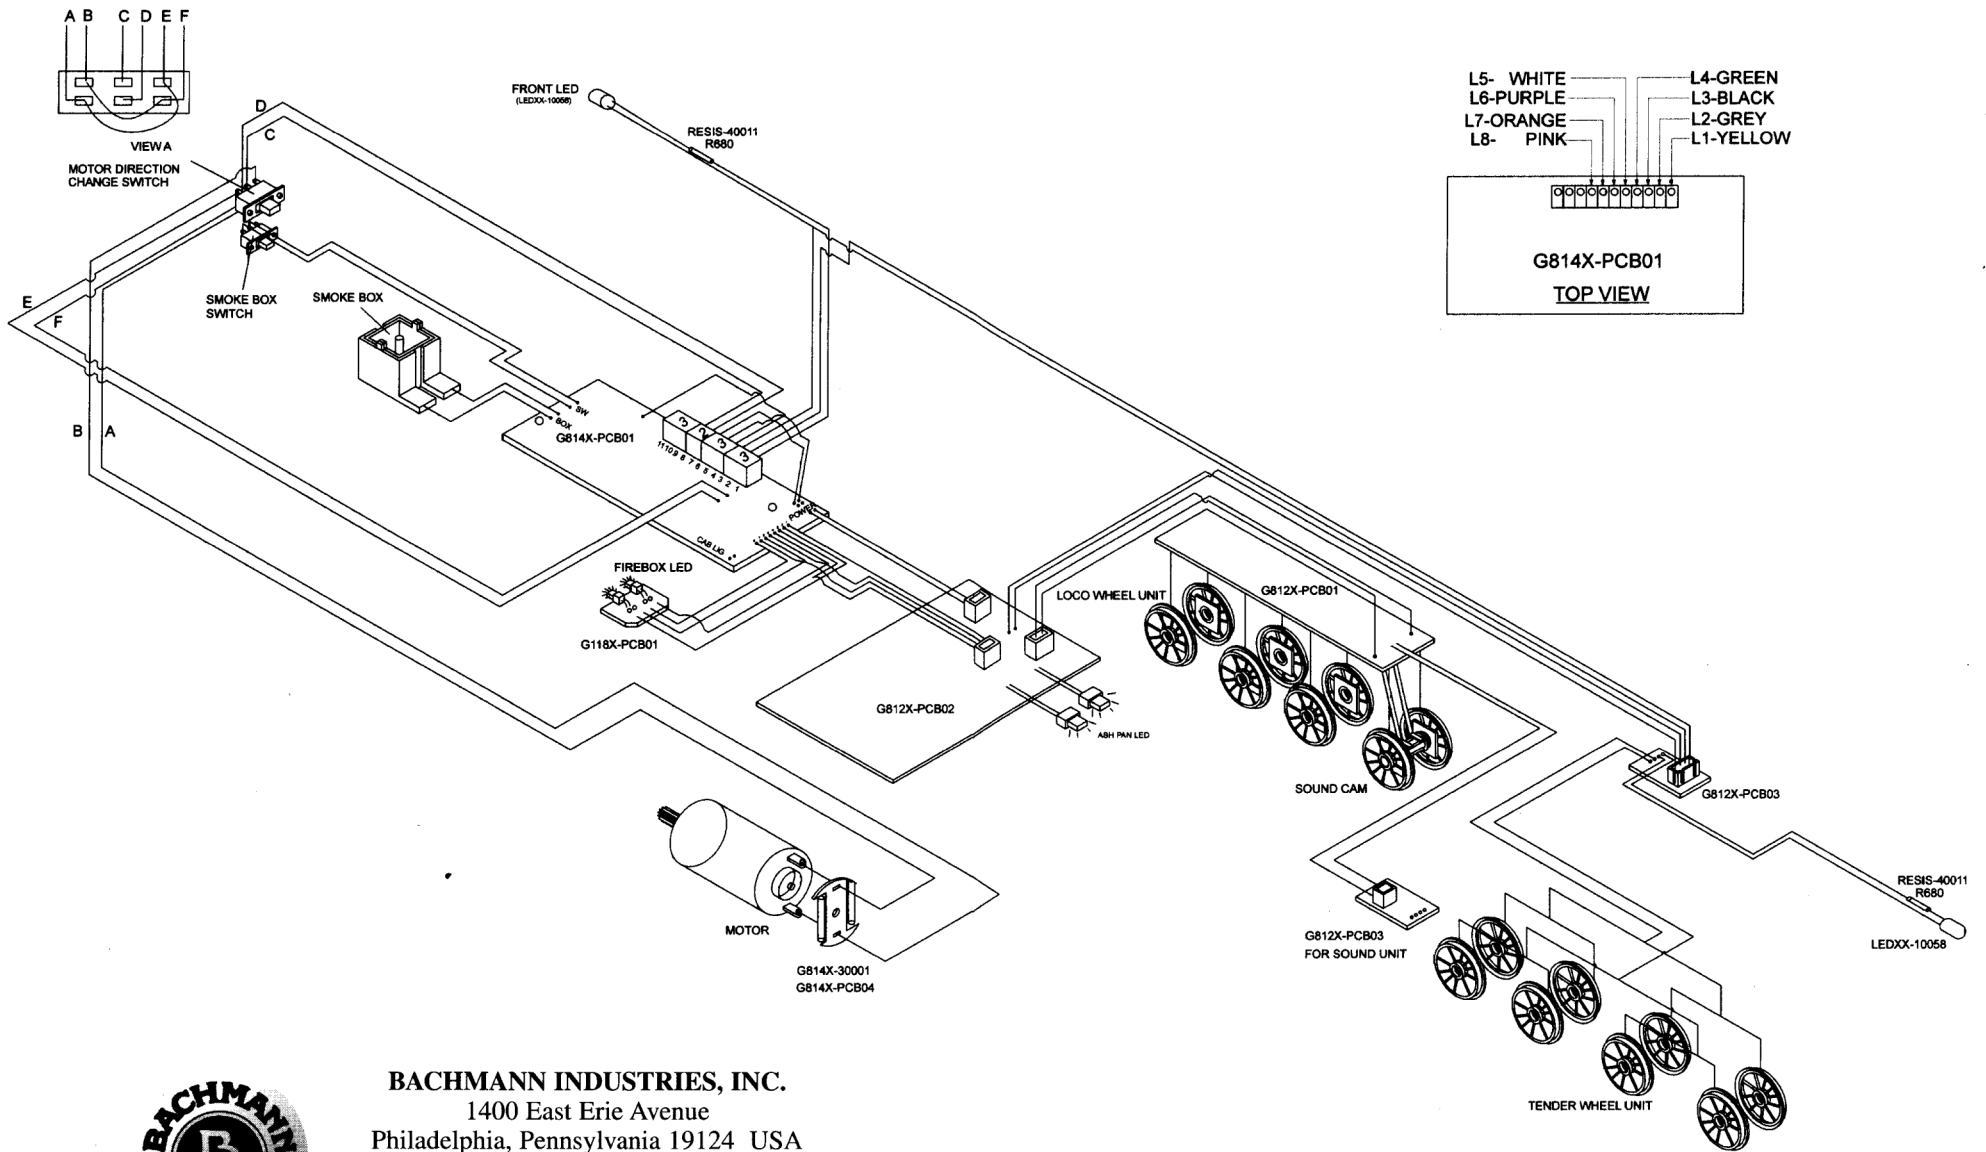

Tender and Truck/Wheel Assembly

1:20.3 Large Scale

2-8-0 Narrow Gauge Outside Frame Consolidation

BACHMANN INDUSTRIES, INC.
 1400 East Erie Avenue
 Philadelphia, Pennsylvania 19124 USA
 800-356-3910
www.bachmanntrains.com
 Printed in China

DCC Wiring Connection

1:20.3 Large Scale

2-8-0 Narrow Gauge Outside Frame Consolidation

DC Wiring Connection

1:20.3 Large Scale

2-8-0 Narrow Gauge Outside Frame Consolidation

BACHMANN INDUSTRIES, INC.
 1400 East Erie Avenue
 Philadelphia, Pennsylvania 19124 USA
 800-356-3910
www.bachmanntrains.com
 Printed in China