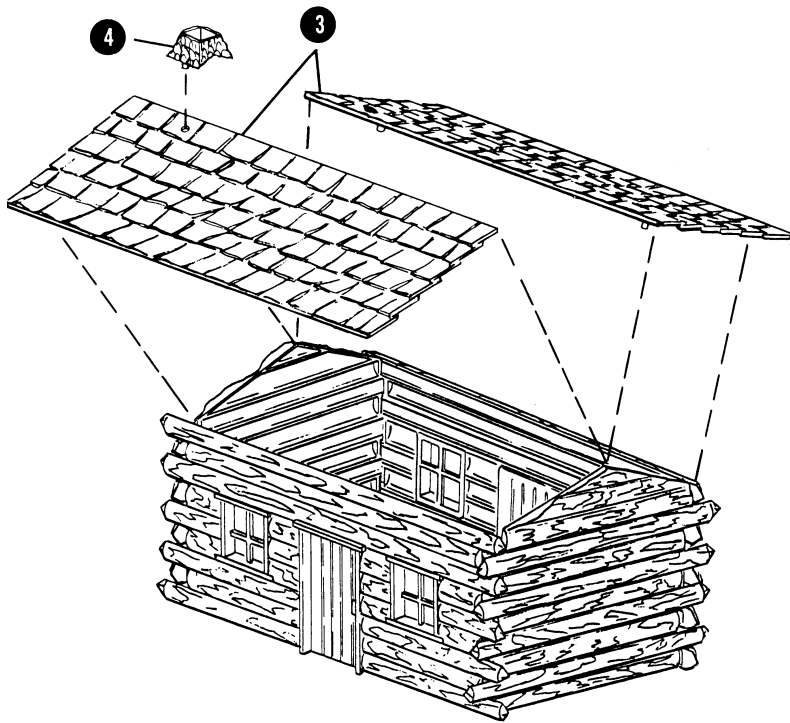

2

3

BACHMANN INDUSTRIES, INC.
1400 EAST ERIE AVENUE
PHILADELPHIA, PA 19124 USA
www.bachmanntrains.com

PRINTED IN CHINA