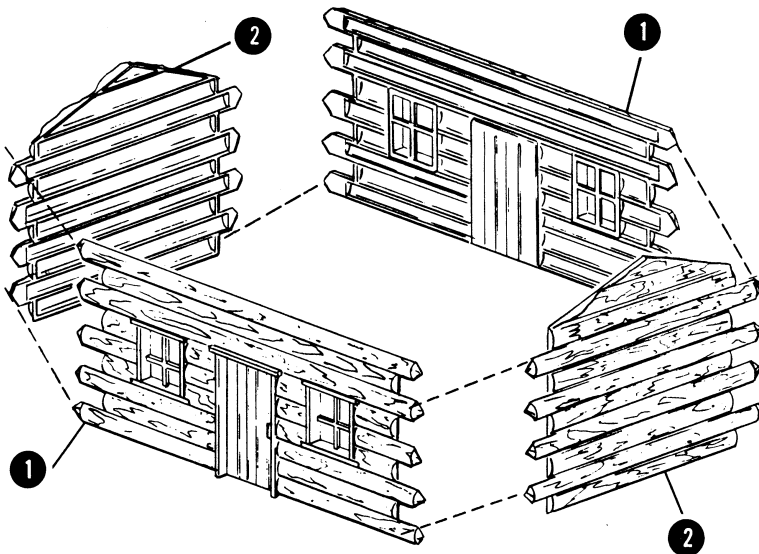

O SCALE  
**PLASTICVILLE**  
 U.S.A.®

**LOG CABIN - Item No. 45982**

Snap-fit • No glue necessary • Styled after authentic American prototype • Ages 14+

**IMPORTANT - BEFORE STARTING:**

- IF DECALS OR SIGNS ARE INCLUDED, APPLY PRIOR TO ASSEMBLY.
- CHECK CONTENTS AGAINST LIST OF PARTS.
- CAREFULLY TRIM ANY EXCESS PLASTIC FROM THE PARTS BEFORE ASSEMBLING.
- ALTHOUGH NO GLUE IS NECESSARY, YOU MAY ALSO WISH TO ADD A FEW DROPS OF STYRENE CEMENT TO JOINTS FOR PERMANENT CONSTRUCTION.

③ = PART NUMBER

③ = ASSEMBLY SEQUENCE NUMBER

①

**LIST OF PARTS**

<u>PART NO.</u>	<u>PART NAME</u>	<u>QTY</u>
1	WALL SECTIONS (LARGE)	2
2	WALL SECTIONS (SMALL)	2
3	ROOF SECTIONS	2
4	CHIMNEY	1
5	RUSTIC FENCE	7
6	RUSTIC GATE	1