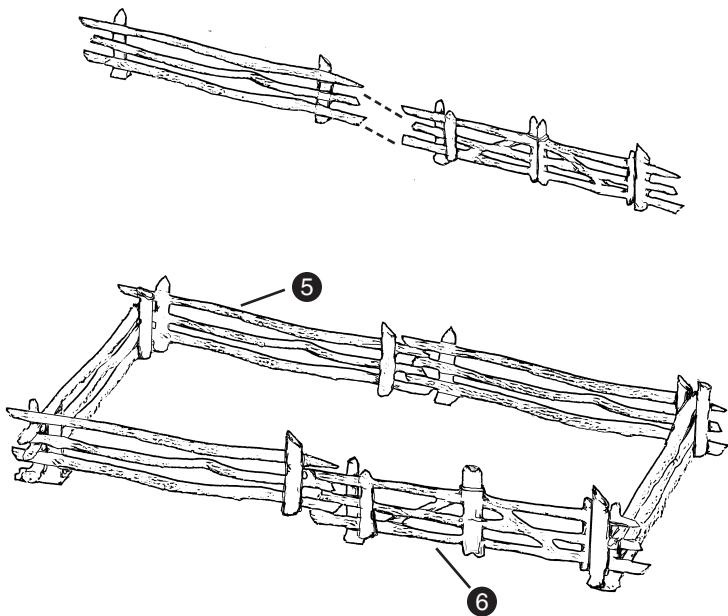

BACHMANN INDUSTRIES, INC.
1400 EAST ERIE AVENUE
PHILADELPHIA, PA 19124 USA
www.bachmanntrains.com

PRINTED IN CHINA