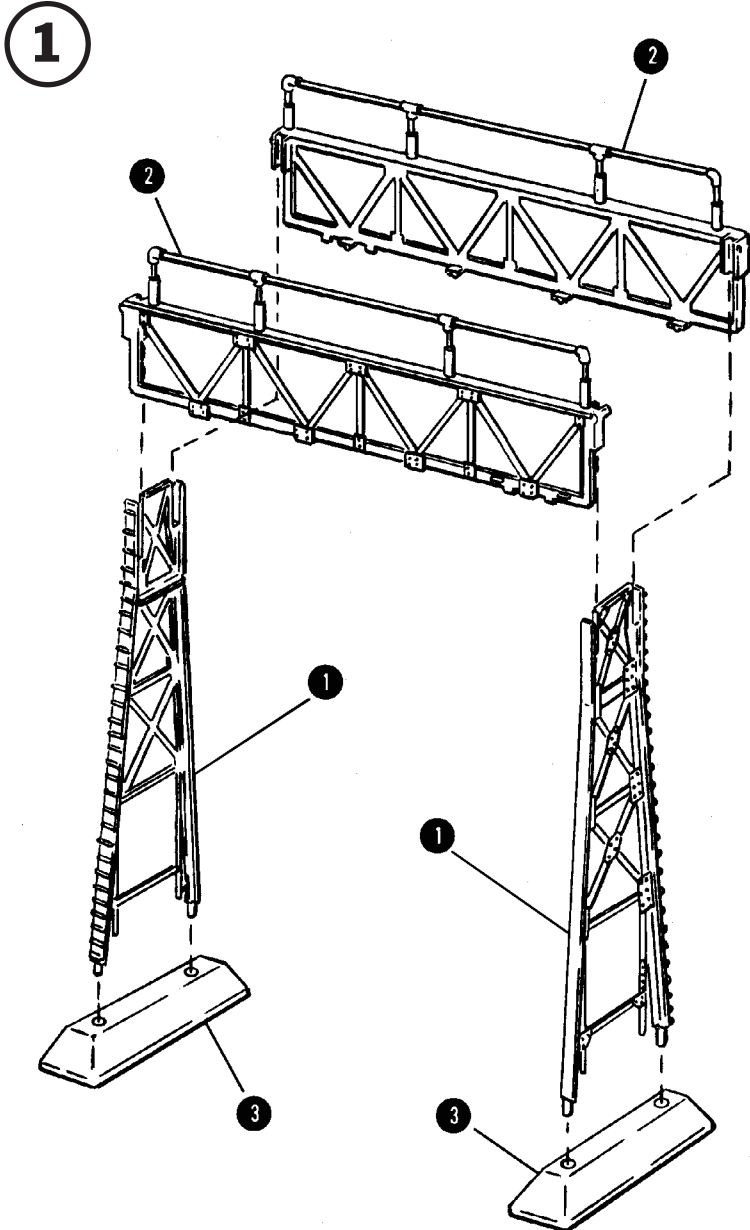

O SCALE  
**PLASTICVILLE**  
 U.S.A.®

**SIGNAL BRIDGE - Item No. 45623**

Snap-fit • No glue necessary • Styled after authentic American prototype • Ages 14+

**IMPORTANT - BEFORE STARTING:**

- IF DECALS OR SIGNS ARE INCLUDED, APPLY PRIOR TO ASSEMBLY.
- CHECK CONTENTS AGAINST LIST OF PARTS.
- CAREFULLY TRIM ANY EXCESS PLASTIC FROM THE PARTS BEFORE ASSEMBLING.
- ALTHOUGH NO GLUE IS NECESSARY, YOU MAY ALSO WISH TO ADD A FEW DROPS OF STYRENE CEMENT TO JOINTS FOR PERMANENT CONSTRUCTION.

③ = PART NUMBER

③ = ASSEMBLY SEQUENCE NUMBER

**LIST OF PARTS**

<u>PART NO</u>	<u>PART NAME</u>	<u>QTY</u>
1	BRIDGE SIDES	2
2	BRIDGE RAILINGS	2
3	BASE	2
4	BOTTOM STRUCTURE	1
5	WALKWAY	1
6	SWING BRACKET	2
7	SIGNAL LIGHT	2
8	LENSES	8