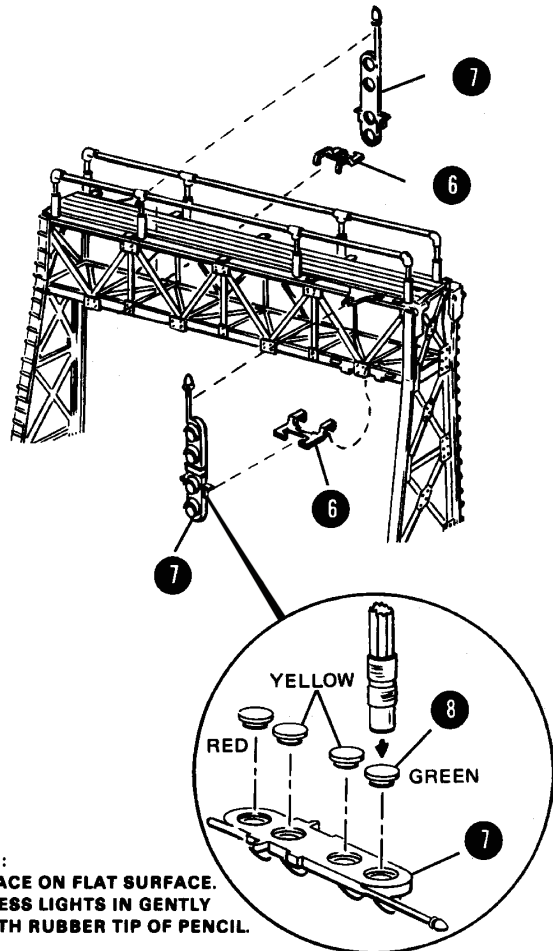

2

3

BACHMANN INDUSTRIES, INC.
1400 EAST ERIE AVENUE
PHILADELPHIA, PA 19124 USA
www.bachmanntrains.com

PRINTED IN CHINA