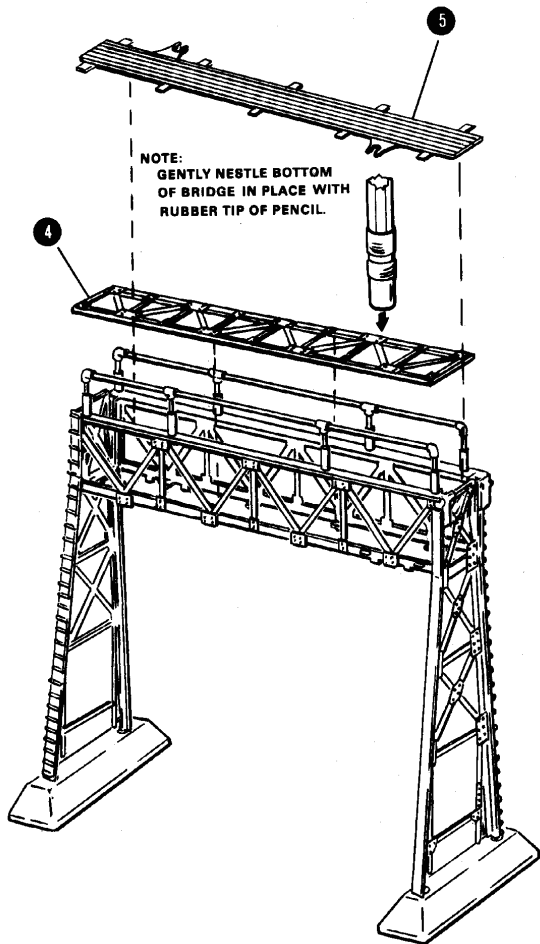

2

3

BACHMANN INDUSTRIES, INC.
1400 EAST ERIE AVENUE
PHILADELPHIA, PA 19124 USA
www.bachmanntrains.com

PRINTED IN CHINA