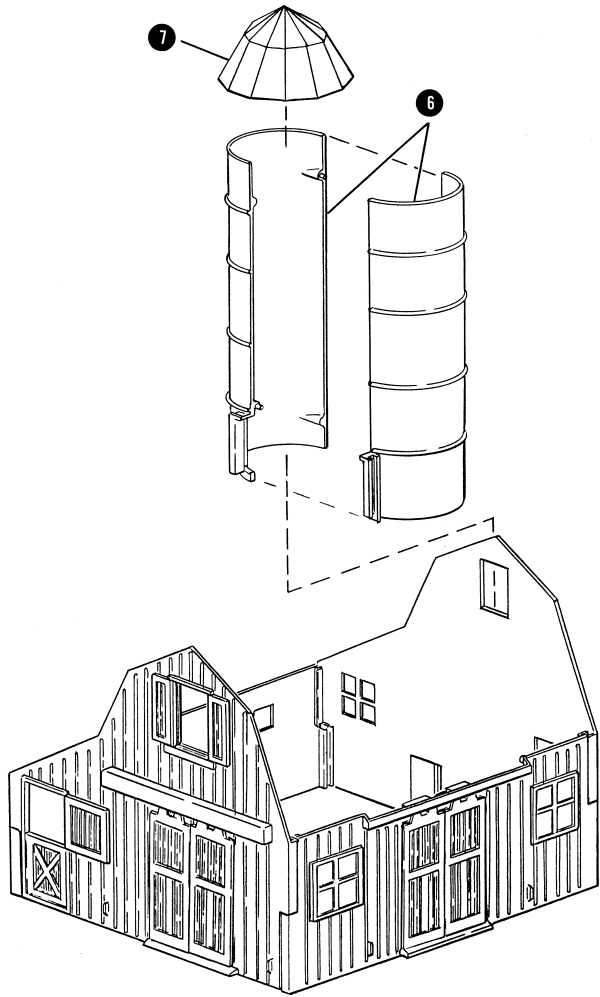

3

4

BACHMANN INDUSTRIES, INC.
1400 EAST ERIE AVENUE
PHILADELPHIA, PA 19124 USA
www.bachmanntrains.com

PRINTED IN CHINA