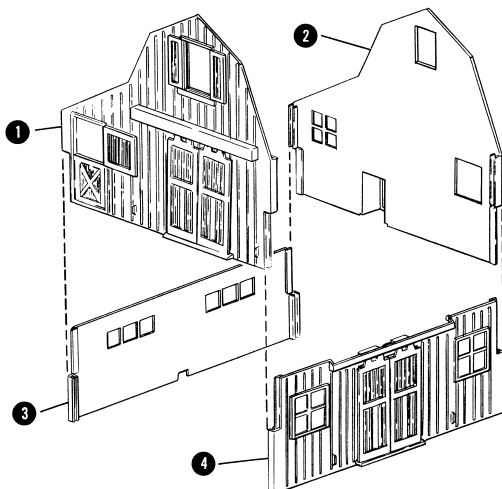

O SCALE

PLASTICVILLE

U.S.A.®

DAIRY BARN - Item No. 45602

Snap-fit • No glue necessary • Styled after authentic American prototype • Ages 14+

IMPORTANT - BEFORE STARTING:

- IF DECALS OR SIGNS ARE INCLUDED, APPLY PRIOR TO ASSEMBLY.
- CHECK CONTENTS AGAINST LIST OF PARTS.
- CAREFULLY TRIM ANY EXCESS PLASTIC FROM THE PARTS BEFORE ASSEMBLING.
- ALTHOUGH NO GLUE IS NECESSARY, YOU MAY ALSO WISH TO ADD A FEW DROPS OF STYRENE CEMENT TO JOINTS FOR PERMANENT CONSTRUCTION.

③ = PART NUMBER

③ = ASSEMBLY SEQUENCE NUMBER

1

2

LIST OF PARTS

<u>PART NO.</u>	<u>PART NAME</u>	<u>QTY</u>
1	Front Wall with Doors	1
2	Rear Wall	1
3	Side Wall	1
4	Side Wall with Doors	1
5	Sliding Doors	4
6	Silo Halves	2
7	Silo Roof	1
8	Vents	2
9	Roof Section (Small)	1
10	Roof Section (Large)	1