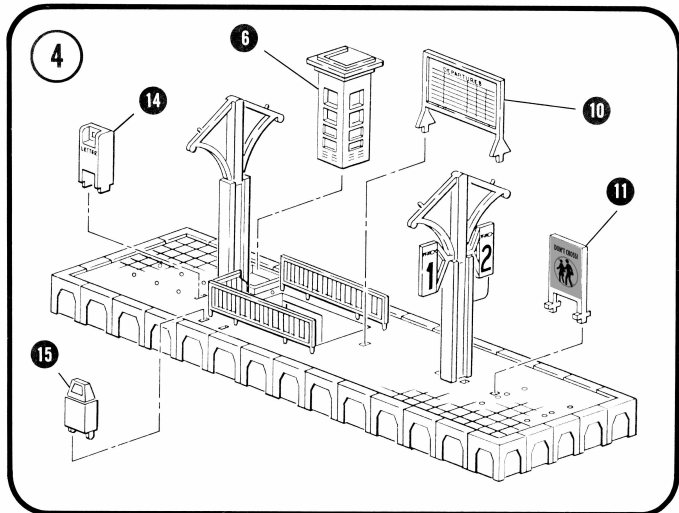

HO SCALE PLASTICVILLE U.S.A.®

PLATFORM STATION - Item No. 45194

Snap-fit • No glue necessary • Styled after authentic American prototype • Ages 14+

IMPORTANT - BEFORE STARTING:

- IF DECALS OR SIGNS ARE INCLUDED, APPLY PRIOR TO ASSEMBLY.
- CHECK CONTENTS AGAINST LIST OF PARTS.
- CAREFULLY TRIM ANY EXCESS PLASTIC FROM THE PARTS BEFORE ASSEMBLING.
- ALTHOUGH NO GLUE IS NECESSARY, YOU MAY ALSO WISH TO ADD A FEW DROPS OF STYRENE CEMENT TO JOINTS FOR PERMANENT CONSTRUCTION.

③ = PART NUMBER

③ = ASSEMBLY SEQUENCE NUMBER

LIST OF PARTS

| PART NO. | PART NAME | QTY |
|----------|----------------------|-----|
| 1 | PLATFORM | 1 |
| 2 | ROOF SUPPORT (Tab) | 1 |
| 3 | ROOF SUPPORT (Signs) | 1 |
| 4 | SIGNAL FLAG | 1 |
| 5 | ROOF | 1 |
| 6 | PHONE BOOTH | 1 |
| 7 | PHONE BOOTH ROOF | 1 |
| 8 | BENCHES (Single) | 2 |
| 9 | BENCHES (Double) | 1 |
| 10 | SIGN (Large) | 1 |
| 11 | SIGN (Small) | 2 |
| 12 | RAILINGS (Large) | 2 |
| 13 | RAILINGS (Small) | 1 |
| 14 | MAILBOX | 1 |
| 15 | TRASHCAN | 1 |
| 16 | LUGGAGE | 3 |
| 17 | SITTING FIGURE | 1 |
| 18 | STANDING FIGURE | 1 |
| 19 | LABEL SHEET | 1 |