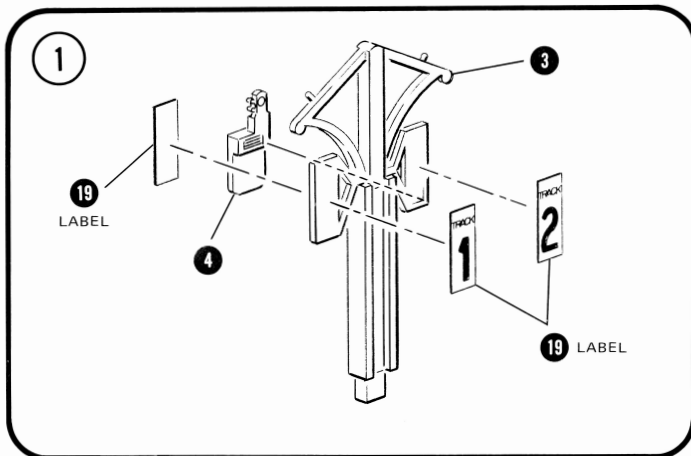

HO SCALE PLASTICVILLE U.S.A.®

PLATFORM STATION - Item No. 45194

Snap-fit • No glue necessary • Styled after authentic American prototype • Ages 14+

IMPORTANT - BEFORE STARTING:

- IF DECALS OR SIGNS ARE INCLUDED, APPLY PRIOR TO ASSEMBLY.
- CHECK CONTENTS AGAINST LIST OF PARTS.
- CAREFULLY TRIM ANY EXCESS PLASTIC FROM THE PARTS BEFORE ASSEMBLING.
- ALTHOUGH NO GLUE IS NECESSARY, YOU MAY ALSO WISH TO ADD A FEW DROPS OF STYRENE CEMENT TO JOINTS FOR PERMANENT CONSTRUCTION.

③ = PART NUMBER

③ = ASSEMBLY SEQUENCE NUMBER

LIST OF PARTS

| PART NO. | PART NAME | QTY |
|----------|----------------------|-----|
| 1 | PLATFORM | 1 |
| 2 | ROOF SUPPORT (Tab) | 1 |
| 3 | ROOF SUPPORT (Signs) | 1 |
| 4 | SIGNAL FLAG | 1 |
| 5 | ROOF | 1 |
| 6 | PHONE BOOTH | 1 |
| 7 | PHONE BOOTH ROOF | 1 |
| 8 | BENCHES (Single) | 2 |
| 9 | BENCHES (Double) | 1 |
| 10 | SIGN (Large) | 1 |
| 11 | SIGN (Small) | 2 |
| 12 | RAILINGS (Large) | 2 |
| 13 | RAILINGS (Small) | 1 |
| 14 | MAILBOX | 1 |
| 15 | TRASHCAN | 1 |
| 16 | LUGGAGE | 3 |
| 17 | SITTING FIGURE | 1 |
| 18 | STANDING FIGURE | 1 |
| 19 | LABEL SHEET | 1 |