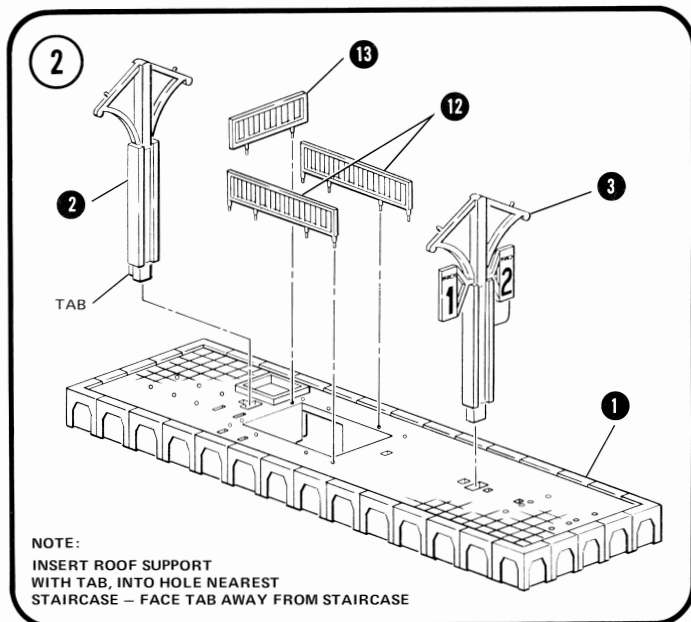

HO SCALE PLASTICVILLE U.S.A.®

PLATFORM STATION - Item No. 45194

Snap-fit • No glue necessary • Styled after authentic American prototype • Ages 14+

IMPORTANT - BEFORE STARTING:

- IF DECALS OR SIGNS ARE INCLUDED, APPLY PRIOR TO ASSEMBLY.
- CHECK CONTENTS AGAINST LIST OF PARTS.
- CAREFULLY TRIM ANY EXCESS PLASTIC FROM THE PARTS BEFORE ASSEMBLING.
- ALTHOUGH NO GLUE IS NECESSARY, YOU MAY ALSO WISH TO ADD A FEW DROPS OF STYRENE CEMENT TO JOINTS FOR PERMANENT CONSTRUCTION.

③ = PART NUMBER

③ = ASSEMBLY SEQUENCE NUMBER

LIST OF PARTS

| PART NO. | PART NAME | QTY |
|----------|----------------------|-----|
| 1 | PLATFORM | 1 |
| 2 | ROOF SUPPORT (Tab) | 1 |
| 3 | ROOF SUPPORT (Signs) | 1 |
| 4 | SIGNAL FLAG | 1 |
| 5 | ROOF | 1 |
| 6 | PHONE BOOTH | 1 |
| 7 | PHONE BOOTH ROOF | 1 |
| 8 | BENCHES (Single) | 2 |
| 9 | BENCHES (Double) | 1 |
| 10 | SIGN (Large) | 1 |
| 11 | SIGN (Small) | 2 |
| 12 | RAILINGS (Large) | 2 |
| 13 | RAILINGS (Small) | 1 |
| 14 | MAILBOX | 1 |
| 15 | TRASHCAN | 1 |
| 16 | LUGGAGE | 3 |
| 17 | SITTING FIGURE | 1 |
| 18 | STANDING FIGURE | 1 |
| 19 | LABEL SHEET | 1 |