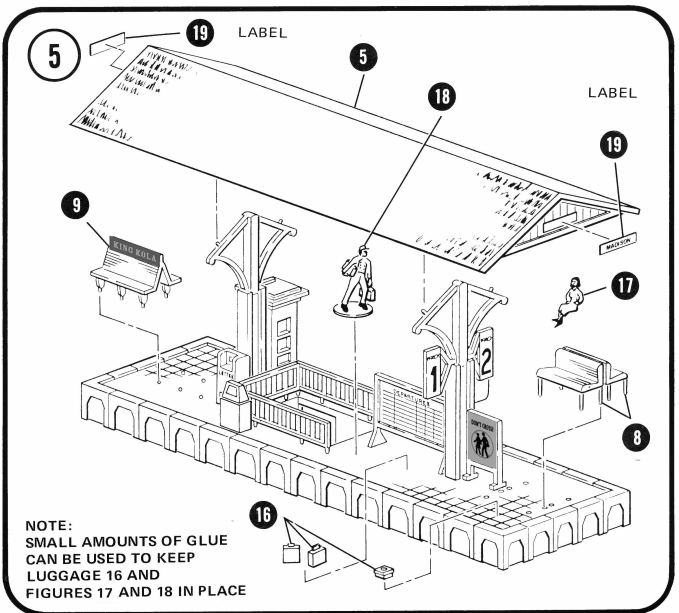

HO SCALE PLASTICVILLE U.S.A.®

PLATFORM STATION - Item No. 45194

Snap-fit • No glue necessary • Styled after authentic American prototype • Ages 14+

IMPORTANT - BEFORE STARTING:

- IF DECALS OR SIGNS ARE INCLUDED, APPLY PRIOR TO ASSEMBLY.
- CHECK CONTENTS AGAINST LIST OF PARTS.
- CAREFULLY TRIM ANY EXCESS PLASTIC FROM THE PARTS BEFORE ASSEMBLING.
- ALTHOUGH NO GLUE IS NECESSARY, YOU MAY ALSO WISH TO ADD A FEW DROPS OF STYRENE CEMENT TO JOINTS FOR PERMANENT CONSTRUCTION.

③ = PART NUMBER

③ = ASSEMBLY SEQUENCE NUMBER

LIST OF PARTS

| PART NO. | PART NAME | QTY |
|----------|----------------------|-----|
| 1 | PLATFORM | 1 |
| 2 | ROOF SUPPORT (Tab) | 1 |
| 3 | ROOF SUPPORT (Signs) | 1 |
| 4 | SIGNAL FLAG | 1 |
| 5 | ROOF | 1 |
| 6 | PHONE BOOTH | 1 |
| 7 | PHONE BOOTH ROOF | 1 |
| 8 | BENCHES (Single) | 2 |
| 9 | BENCHES (Double) | 1 |
| 10 | SIGN (Large) | 1 |
| 11 | SIGN (Small) | 2 |
| 12 | RAILINGS (Large) | 2 |
| 13 | RAILINGS (Small) | 1 |
| 14 | MAILBOX | 1 |
| 15 | TRASHCAN | 1 |
| 16 | LUGGAGE | 3 |
| 17 | SITTING FIGURE | 1 |
| 18 | STANDING FIGURE | 1 |
| 19 | LABEL SHEET | 1 |