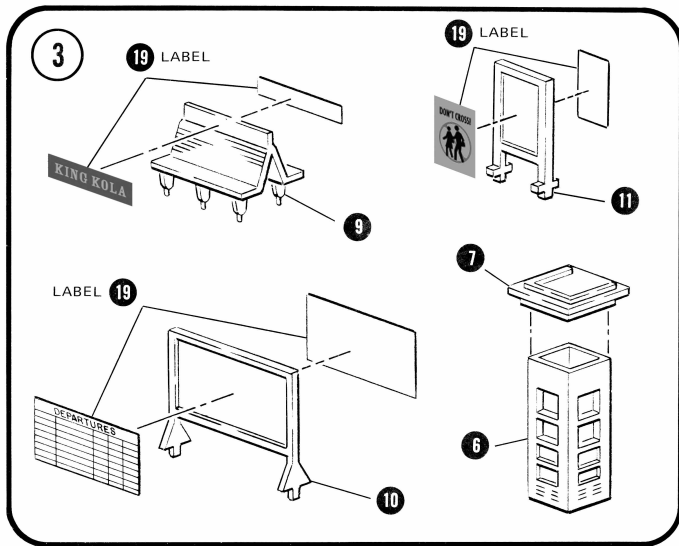

HO SCALE PLASTICVILLE U.S.A.®

PLATFORM STATION - Item No. 45194

Snap-fit • No glue necessary • Styled after authentic American prototype • Ages 14+

IMPORTANT - BEFORE STARTING:

- IF DECALS OR SIGNS ARE INCLUDED, APPLY PRIOR TO ASSEMBLY.
- CHECK CONTENTS AGAINST LIST OF PARTS.
- CAREFULLY TRIM ANY EXCESS PLASTIC FROM THE PARTS BEFORE ASSEMBLING.
- ALTHOUGH NO GLUE IS NECESSARY, YOU MAY ALSO WISH TO ADD A FEW DROPS OF STYRENE CEMENT TO JOINTS FOR PERMANENT CONSTRUCTION.

③ = PART NUMBER

③ = ASSEMBLY SEQUENCE NUMBER

LIST OF PARTS

| PART NO. | PART NAME | QTY |
|----------|----------------------|-----|
| 1 | PLATFORM | 1 |
| 2 | ROOF SUPPORT (Tab) | 1 |
| 3 | ROOF SUPPORT (Signs) | 1 |
| 4 | SIGNAL FLAG | 1 |
| 5 | ROOF | 1 |
| 6 | PHONE BOOTH | 1 |
| 7 | PHONE BOOTH ROOF | 1 |
| 8 | BENCHES (Single) | 2 |
| 9 | BENCHES (Double) | 1 |
| 10 | SIGN (Large) | 1 |
| 11 | SIGN (Small) | 2 |
| 12 | RAILINGS (Large) | 2 |
| 13 | RAILINGS (Small) | 1 |
| 14 | MAILBOX | 1 |
| 15 | TRASHCAN | 1 |
| 16 | LUGGAGE | 3 |
| 17 | SITTING FIGURE | 1 |
| 18 | STANDING FIGURE | 1 |
| 19 | LABEL SHEET | 1 |