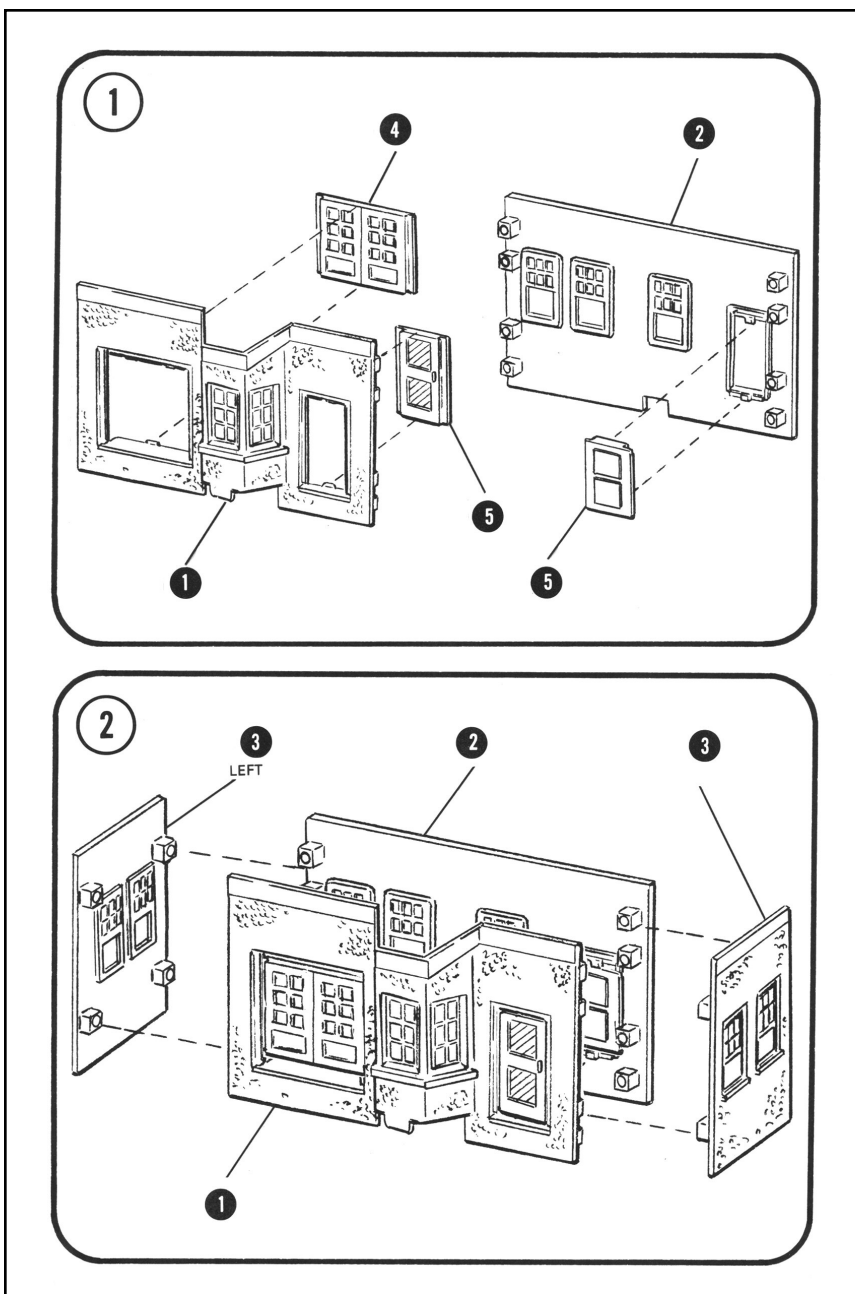

# HO SCALE PLASTICVILLE U.S.A.®

**SUBURBAN STATION - Item No. 45173**

**Snap-fit • No glue necessary • Styled after authentic American prototype • Ages 14+**

## IMPORTANT - BEFORE STARTING:

- IF DECALS OR SIGNS ARE INCLUDED, APPLY PRIOR TO ASSEMBLY.
- CHECK CONTENTS AGAINST LIST OF PARTS.
- CAREFULLY TRIM ANY EXCESS PLASTIC FROM THE PARTS BEFORE ASSEMBLING.
- ALTHOUGH NO GLUE IS NECESSARY, YOU MAY ALSO WISH TO ADD A FEW DROPS OF STYRENE CEMENT TO JOINTS FOR PERMANENT CONSTRUCTION.

③ = PART NUMBER

③ = ASSEMBLY SEQUENCE NUMBER

## LIST OF PARTS

PART NO.	PART NAME	QTY
1	FRONT WALL	1
2	BACK WALL	1
3	LEFT & RIGHT SIDE WALLS	2
4	DOUBLE DOOR	1
5	SINGLE DOOR	2
6	LONG PLATFORM	1
7	ROOF (LARGE)	1
8	SIGN	3
9	CHIMNEY	1
10	SHORT PLATFORM	1
11	"T" SUPPORT	2
12	ROOF (SMALL)	1
13	FREIGHT BOX	2
14	HAND TRUCK	1
15	SUITCASE	2
16	BENCH	1
17	FIGURE	3
18	CRATE COVER	2