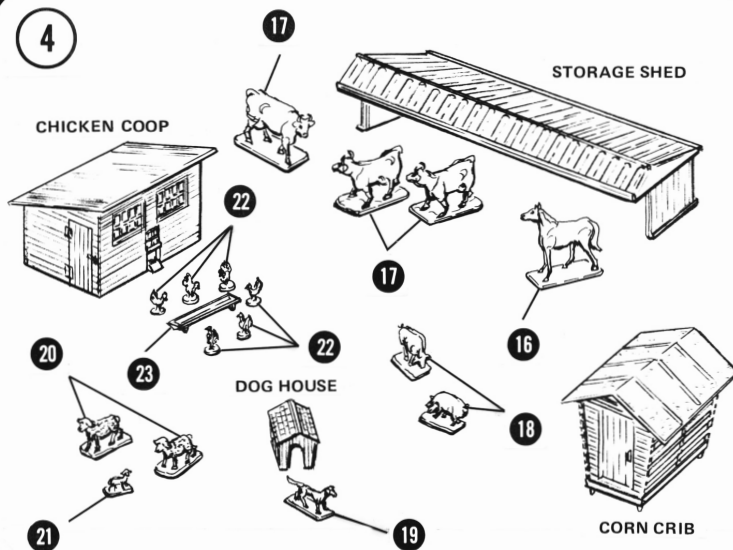

3

4

BACHMANN INDUSTRIES, INC.
1400 EAST ERIE AVENUE
PHILADELPHIA, PA 19124 USA
www.bachmantrains.com

PRINTED IN CHINA